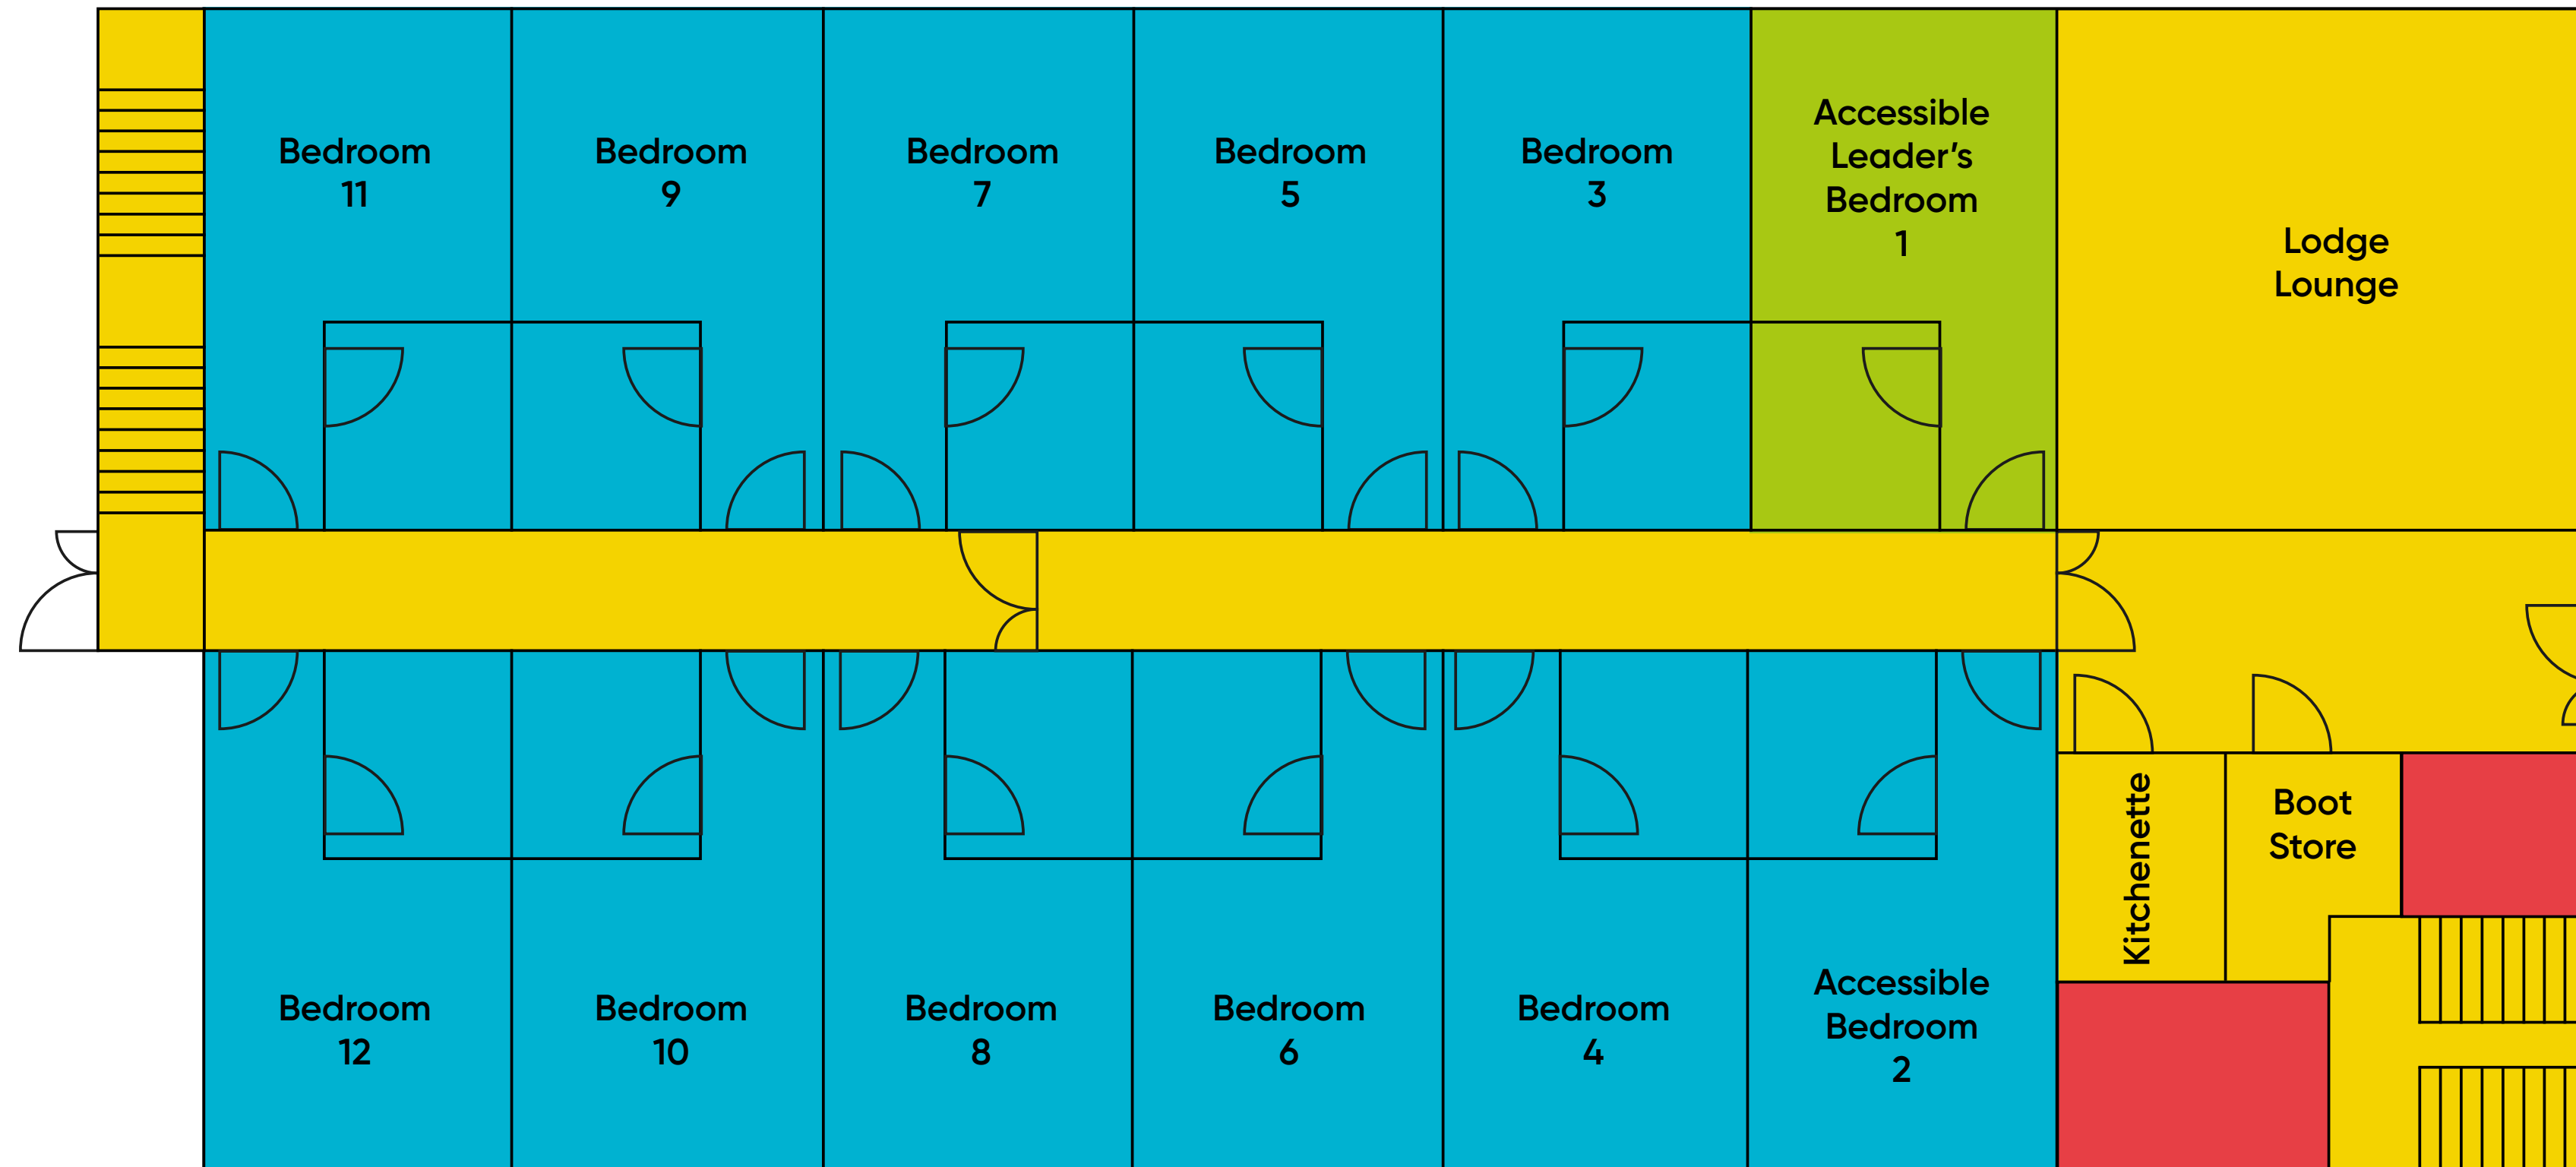

## Pioneer

Ground Floor

All bedrooms are ensuite with bath tubs except our accessible rooms which have wet rooms.

Staff Only Areas

2 Beds (2 Single Beds)

4 Beds (2 Single Beds & 1 Bunk Bed)