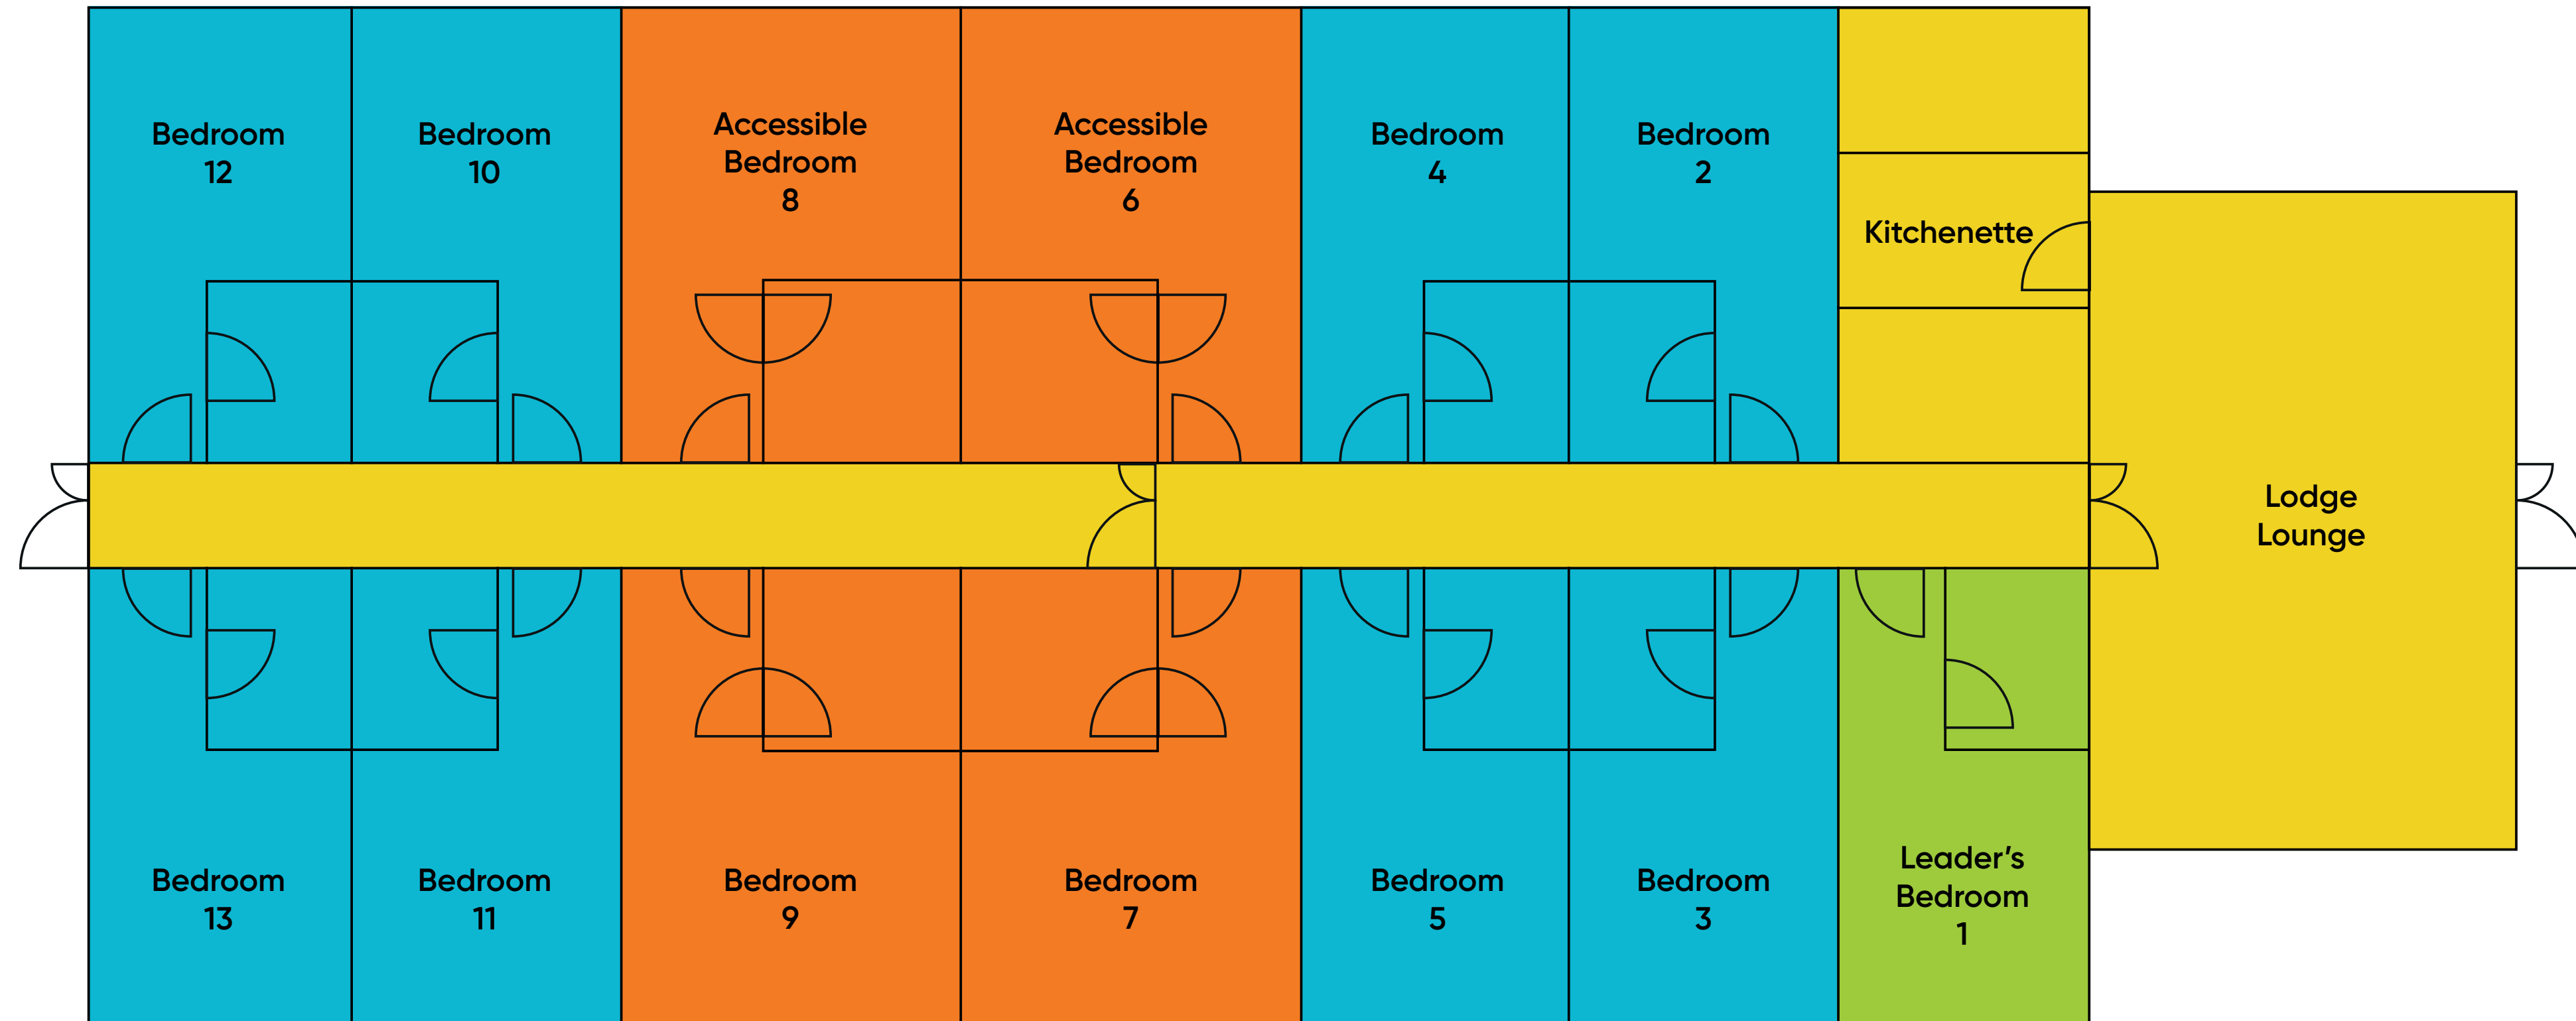

Buttermere Lodge

Whitemoor Lakes

All bedrooms are ensuite with bath tubs except our accessible rooms which have wet rooms.

 2 Beds (2 Single Beds)

 4 Beds (2 Single Beds & 1 Bunk Bed)

 5 Beds (1 Single Bed & 2 Bunk Beds)