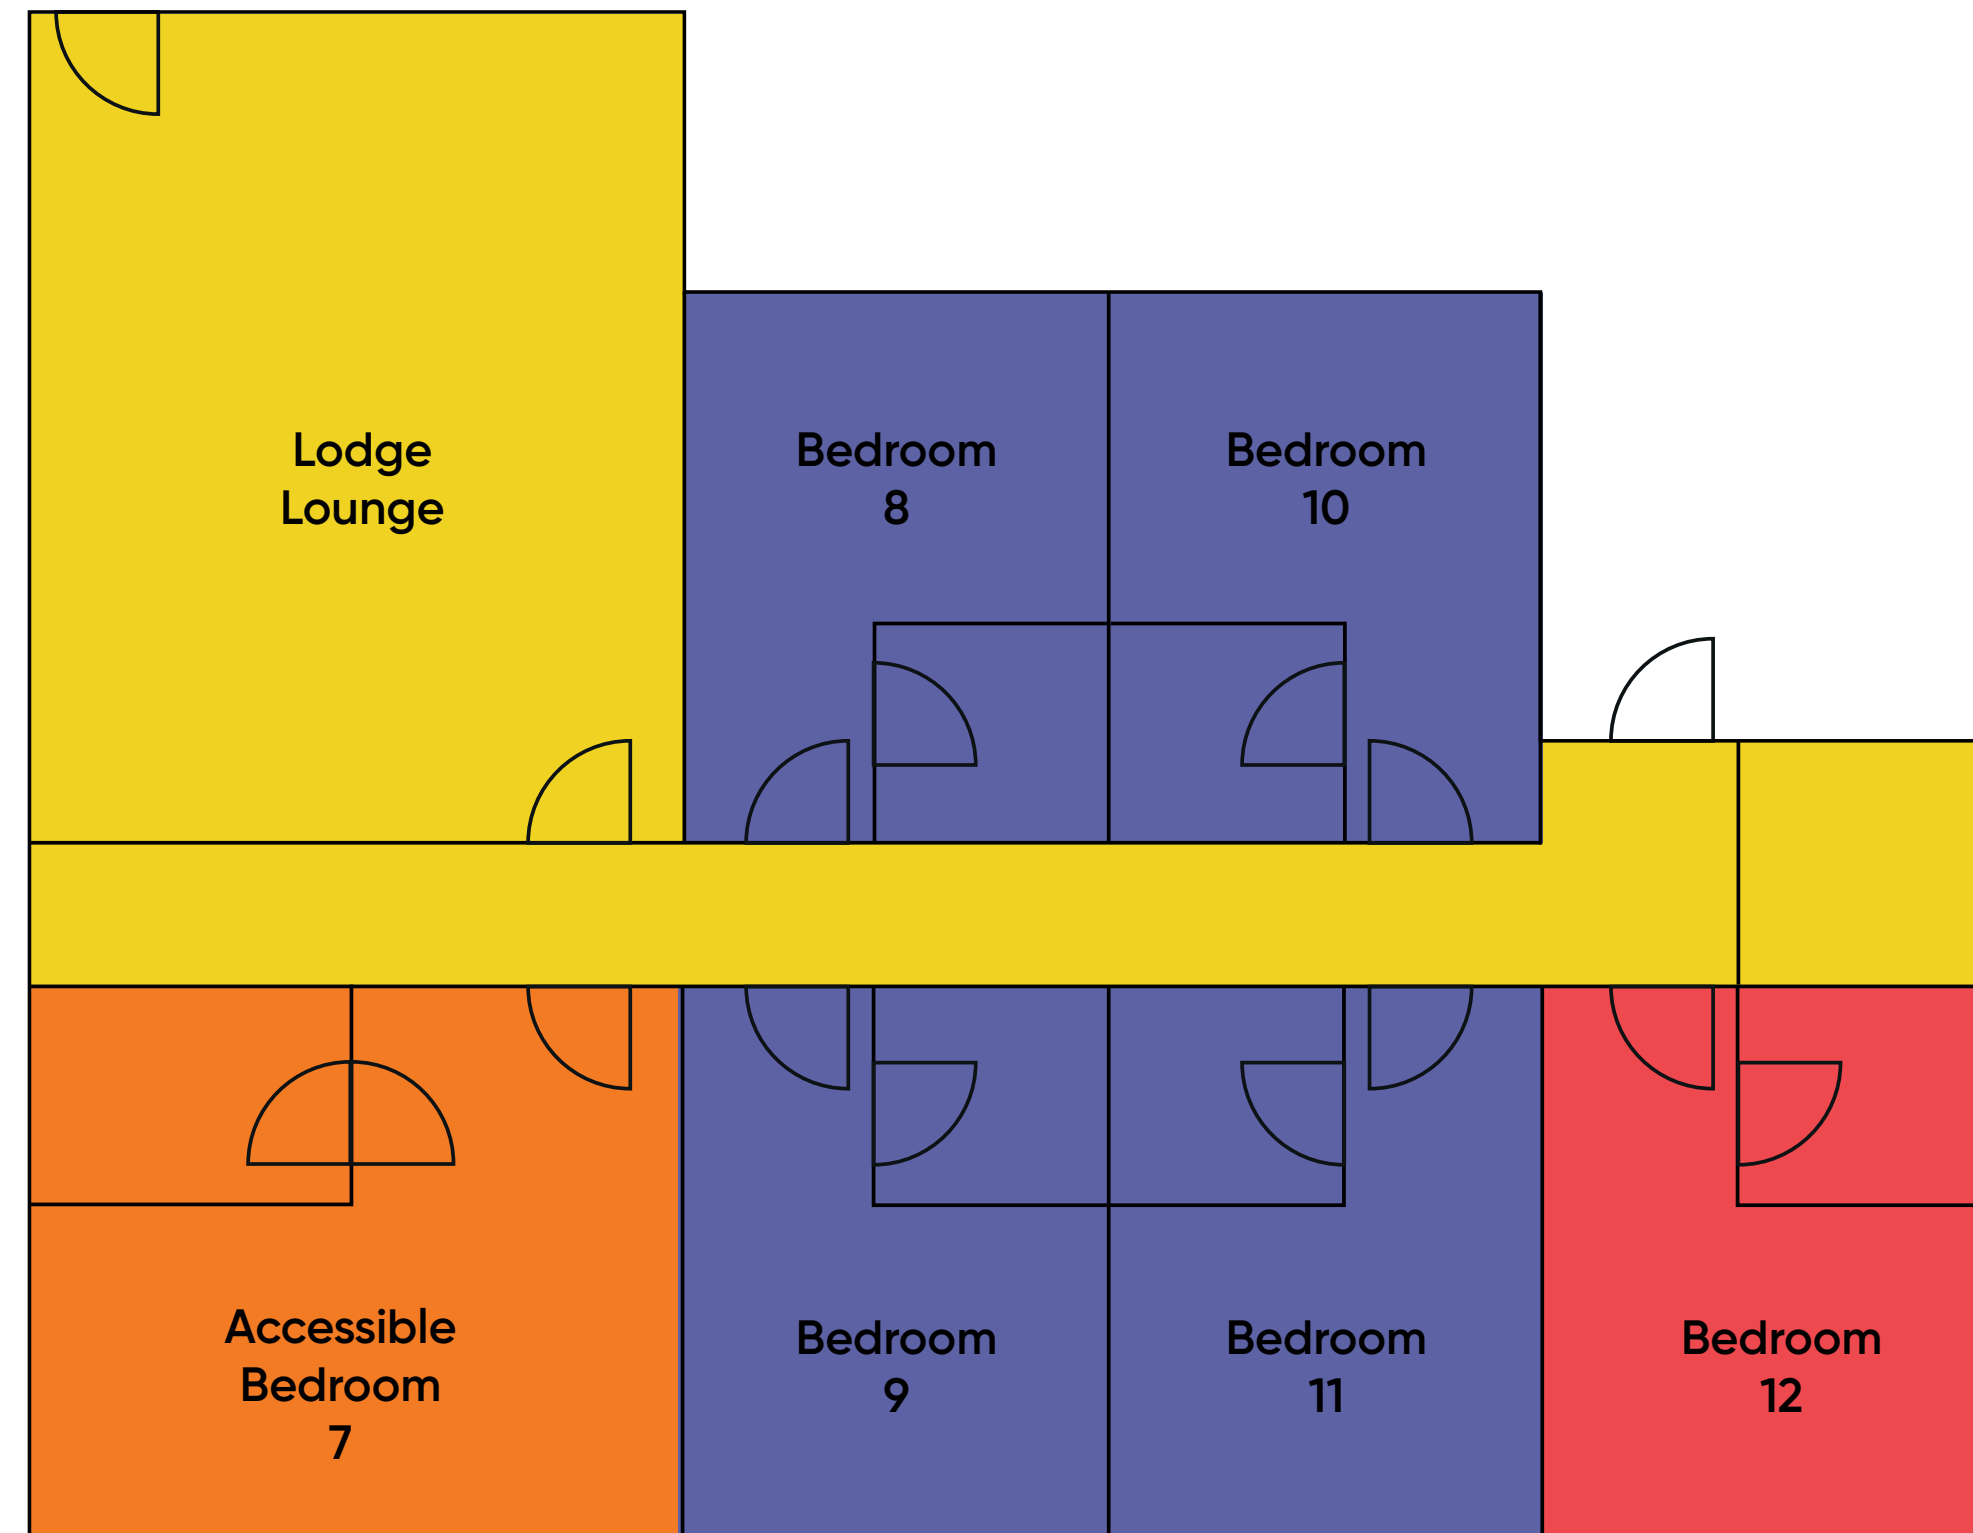

Chasewater Lodge

Whitemoor Lakes

All bedrooms are ensuite with bath tubs except our accessible rooms which have wet rooms.

 3 Beds
(3 Single Beds)

 6 Beds
(3 Bunk Beds)

 7 Beds
(1 Single Bed & 3 Bunk Beds)