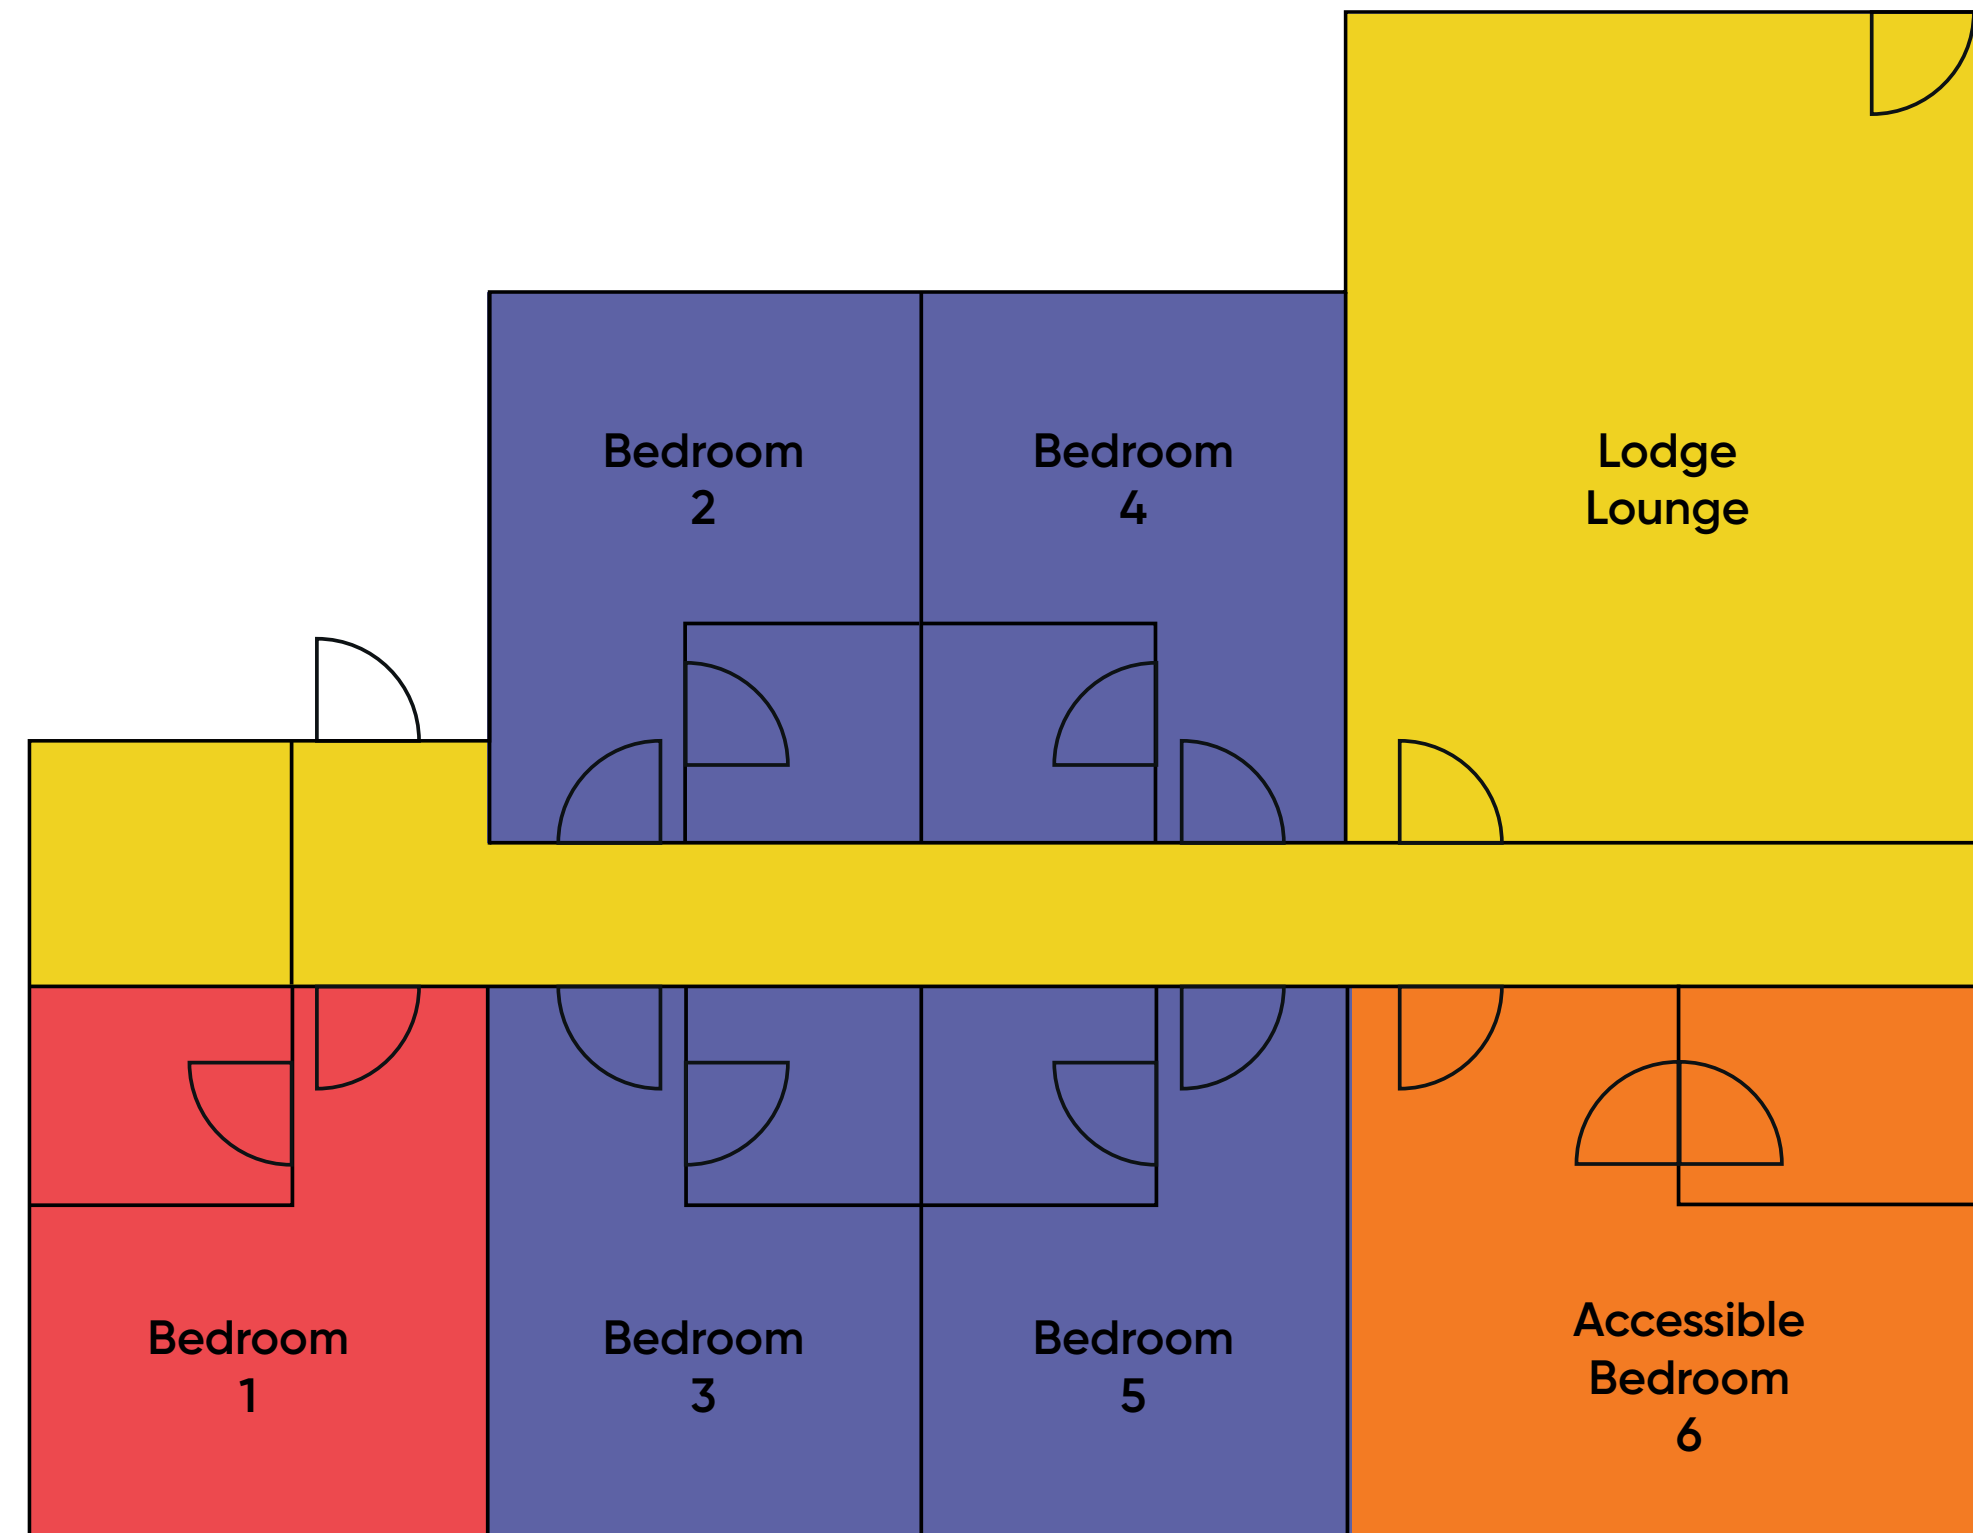

# Coniston Lodge

Whitemoor Lakes

All bedrooms are ensuite with bath tubs except our accessible rooms which have wet rooms.

 3 Beds  
(3 Single Beds)

 6 Beds  
(3 Bunk Beds)

 7 Beds  
(1 Single Bed & 3 Bunk Beds)