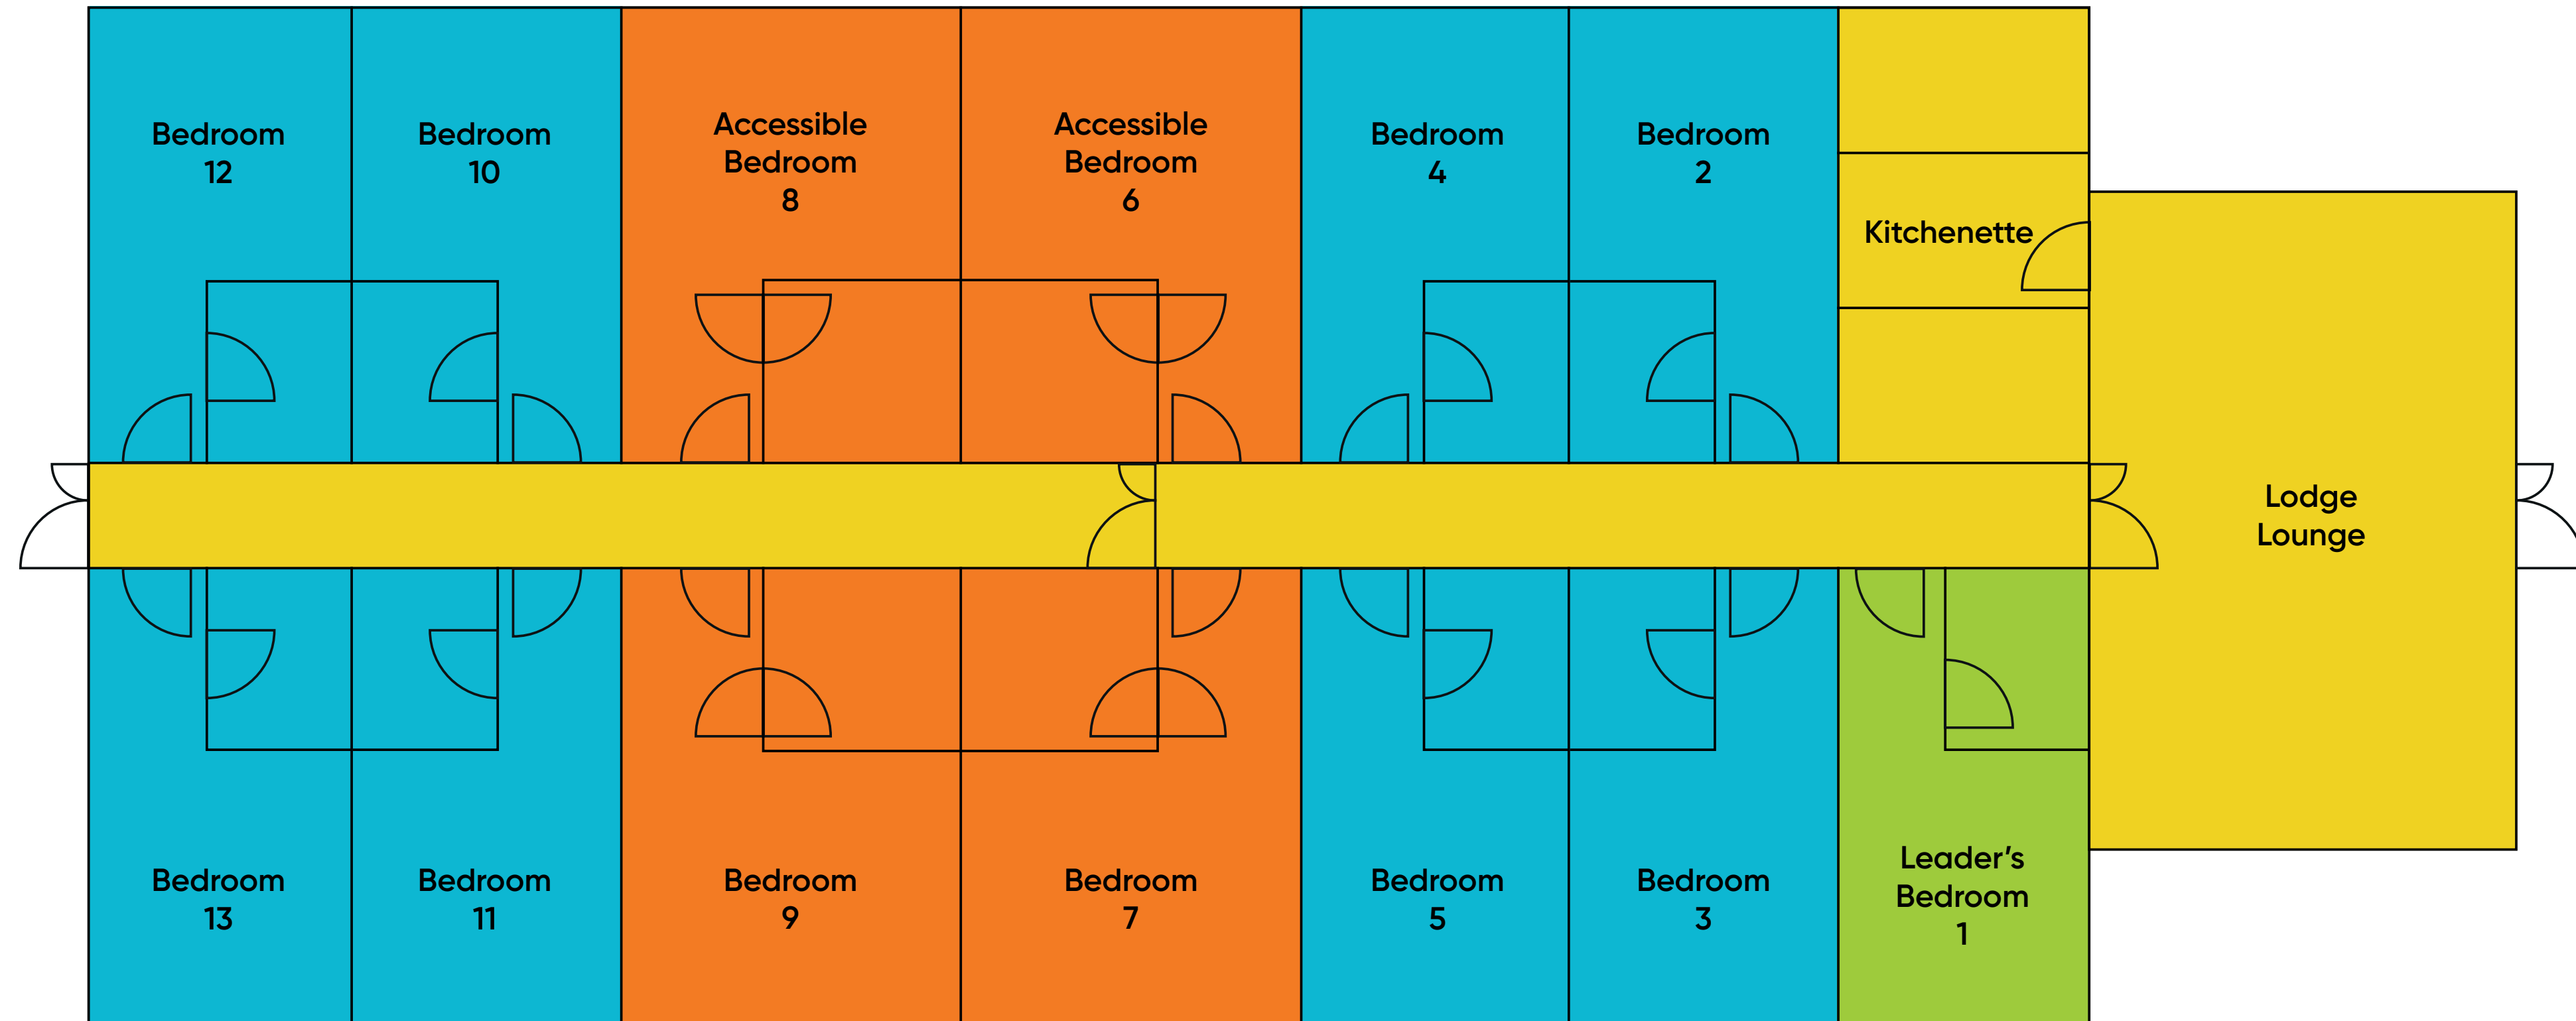

Grasmere Lodge

Whitemoor Lakes

All bedrooms are ensuite with bath tubs except our accessible rooms which have wet rooms.

2 Beds (2 Single Beds)

4 Beds (2 Single Beds & 1 Bunk Bed)

5 Beds (1 Single Bed & 2 Bunk Beds)