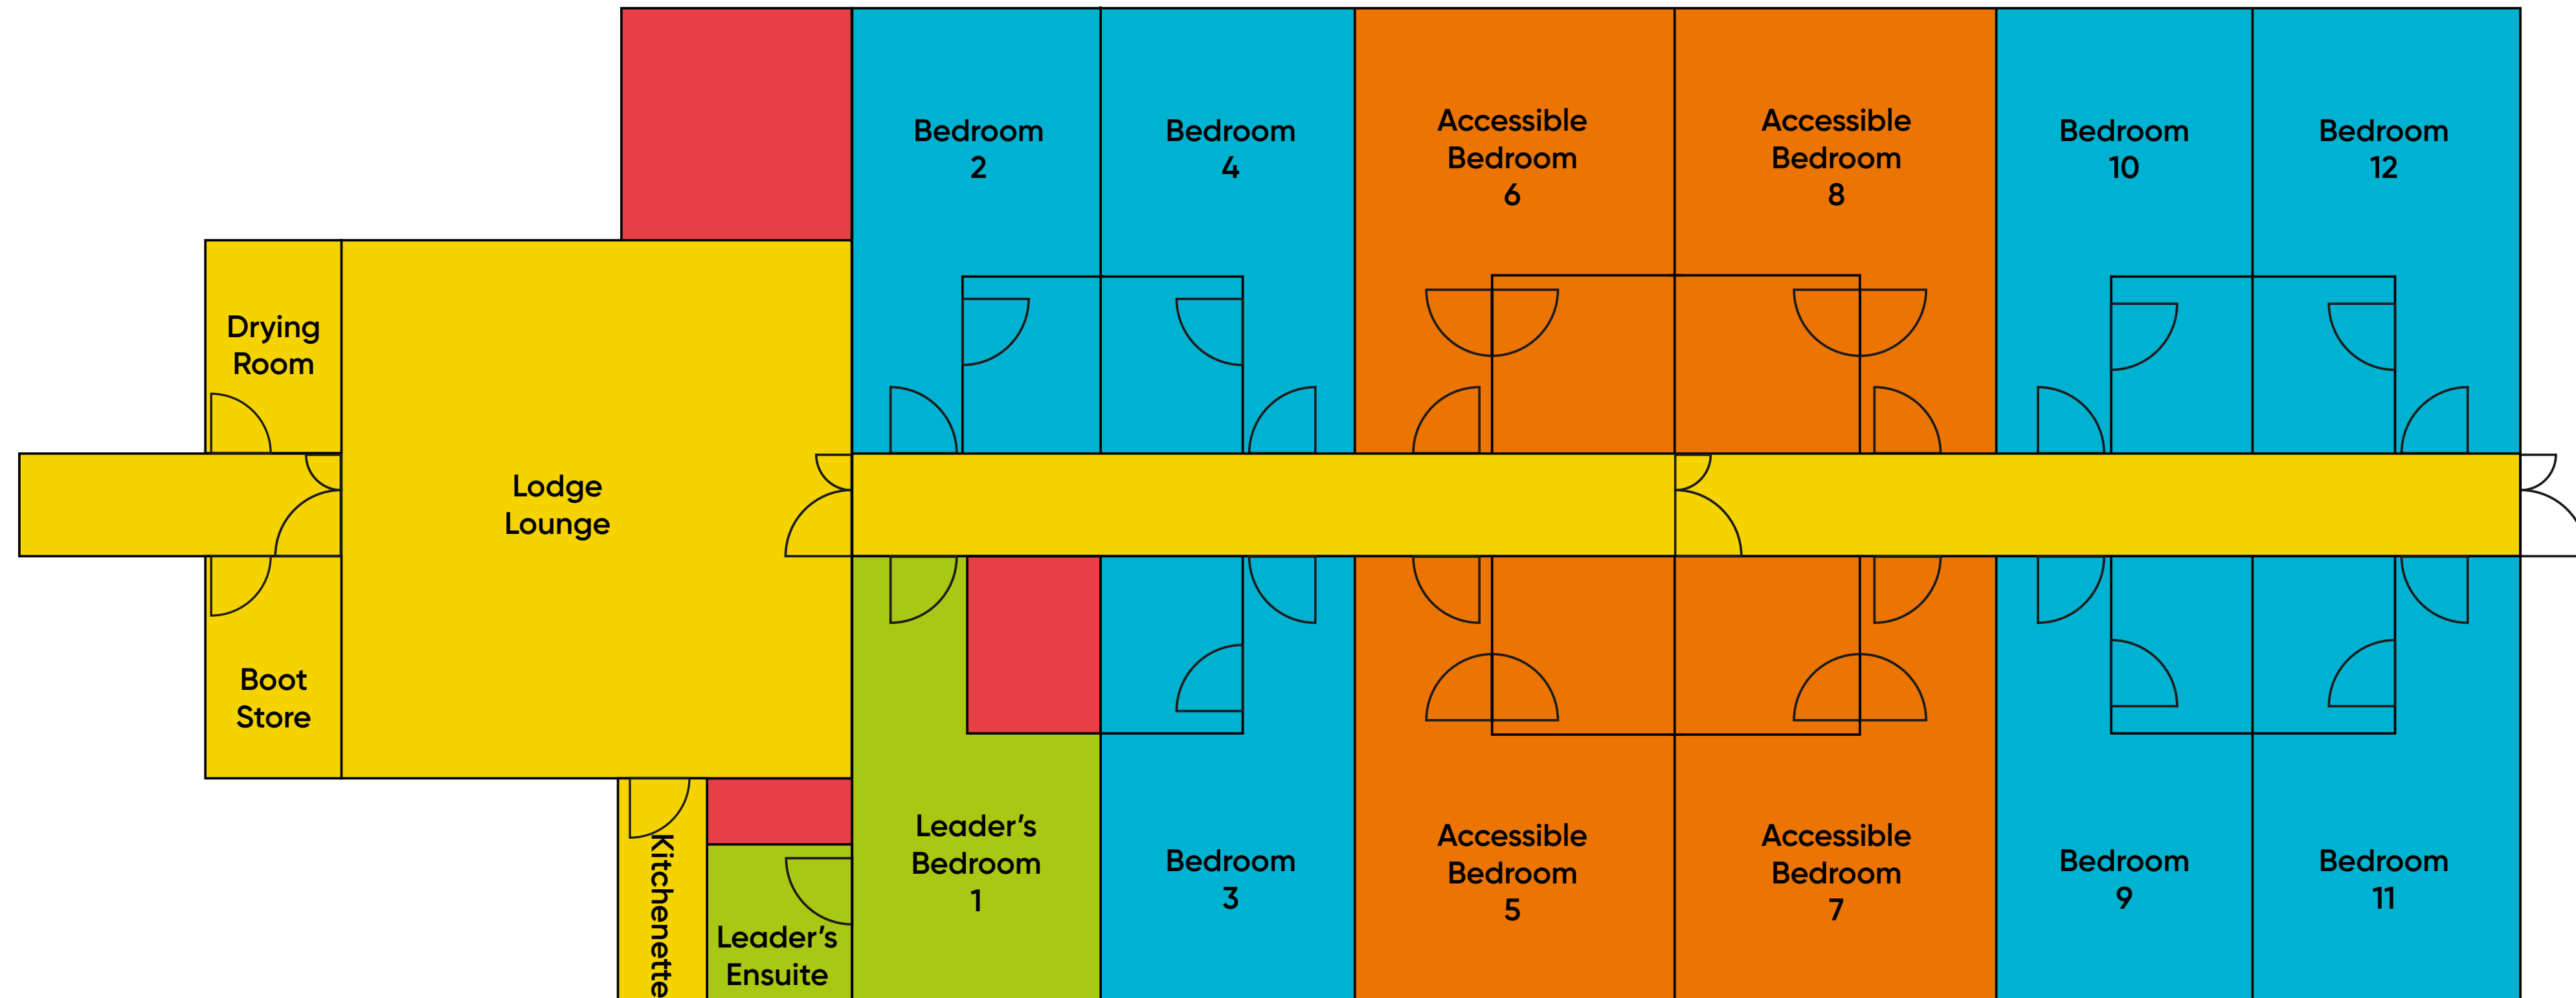

# Alberta Lodge

## Pioneer

Ground Floor

All bedrooms are ensuite with bath tubs except our accessible rooms which have wet rooms.

Staff Only Areas

2 Beds (2 Single Beds)

4 Beds (2 Single Beds & 1 Bunk Bed)

5 Beds (1 Single Bed & 2 Bunk Beds)