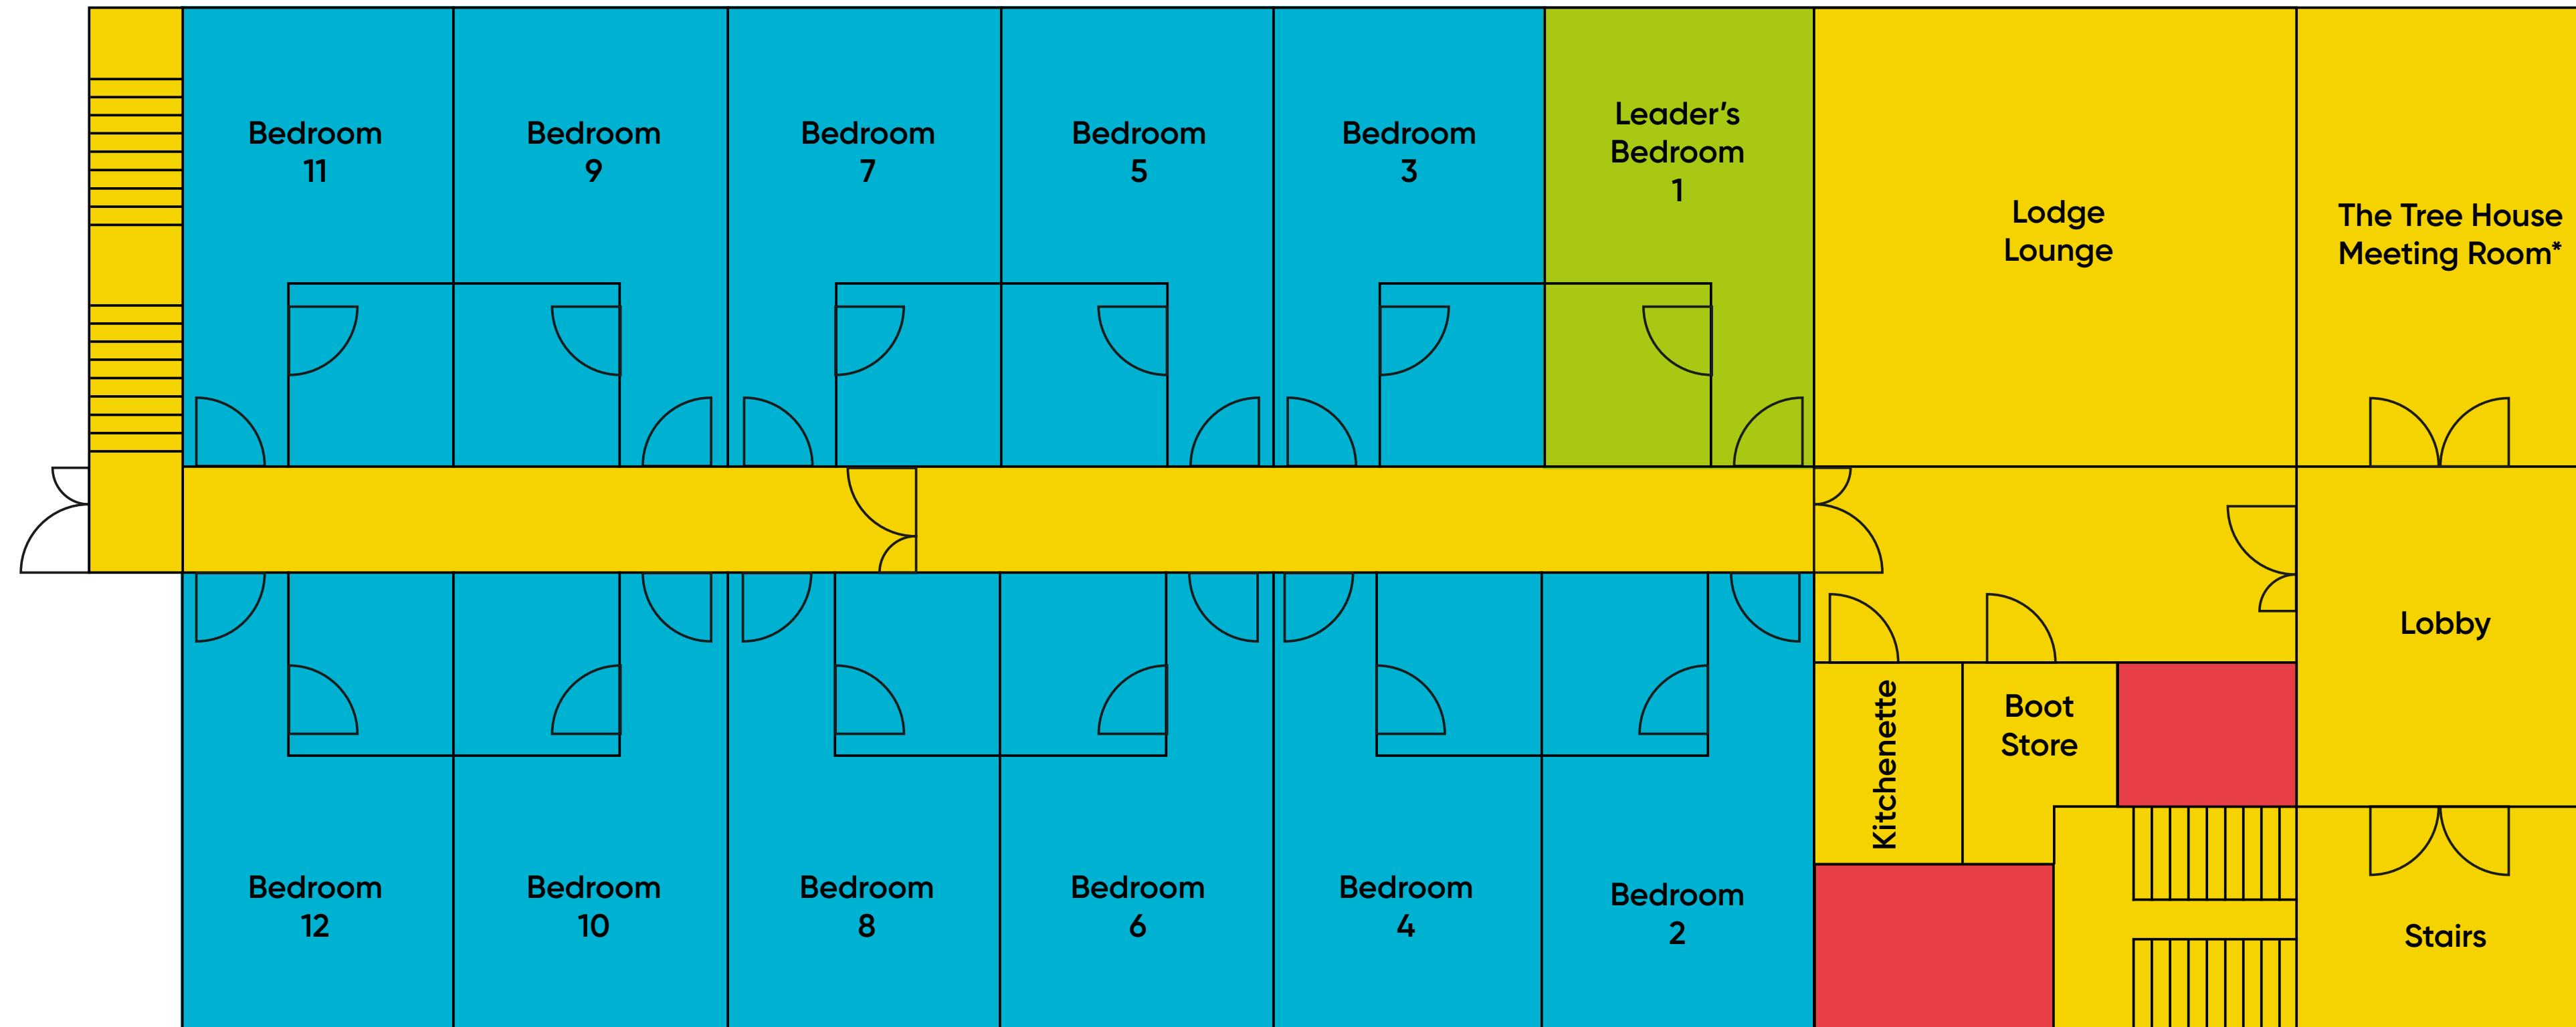

# Tree Tops Lodge

## Pioneer

First Floor

All bedrooms are ensuite with bath tubs.

Staff Only Areas

2 Beds (2 Single Beds)

4 Beds (2 Single Beds & 1 Bunk Bed)

\* Available on Request