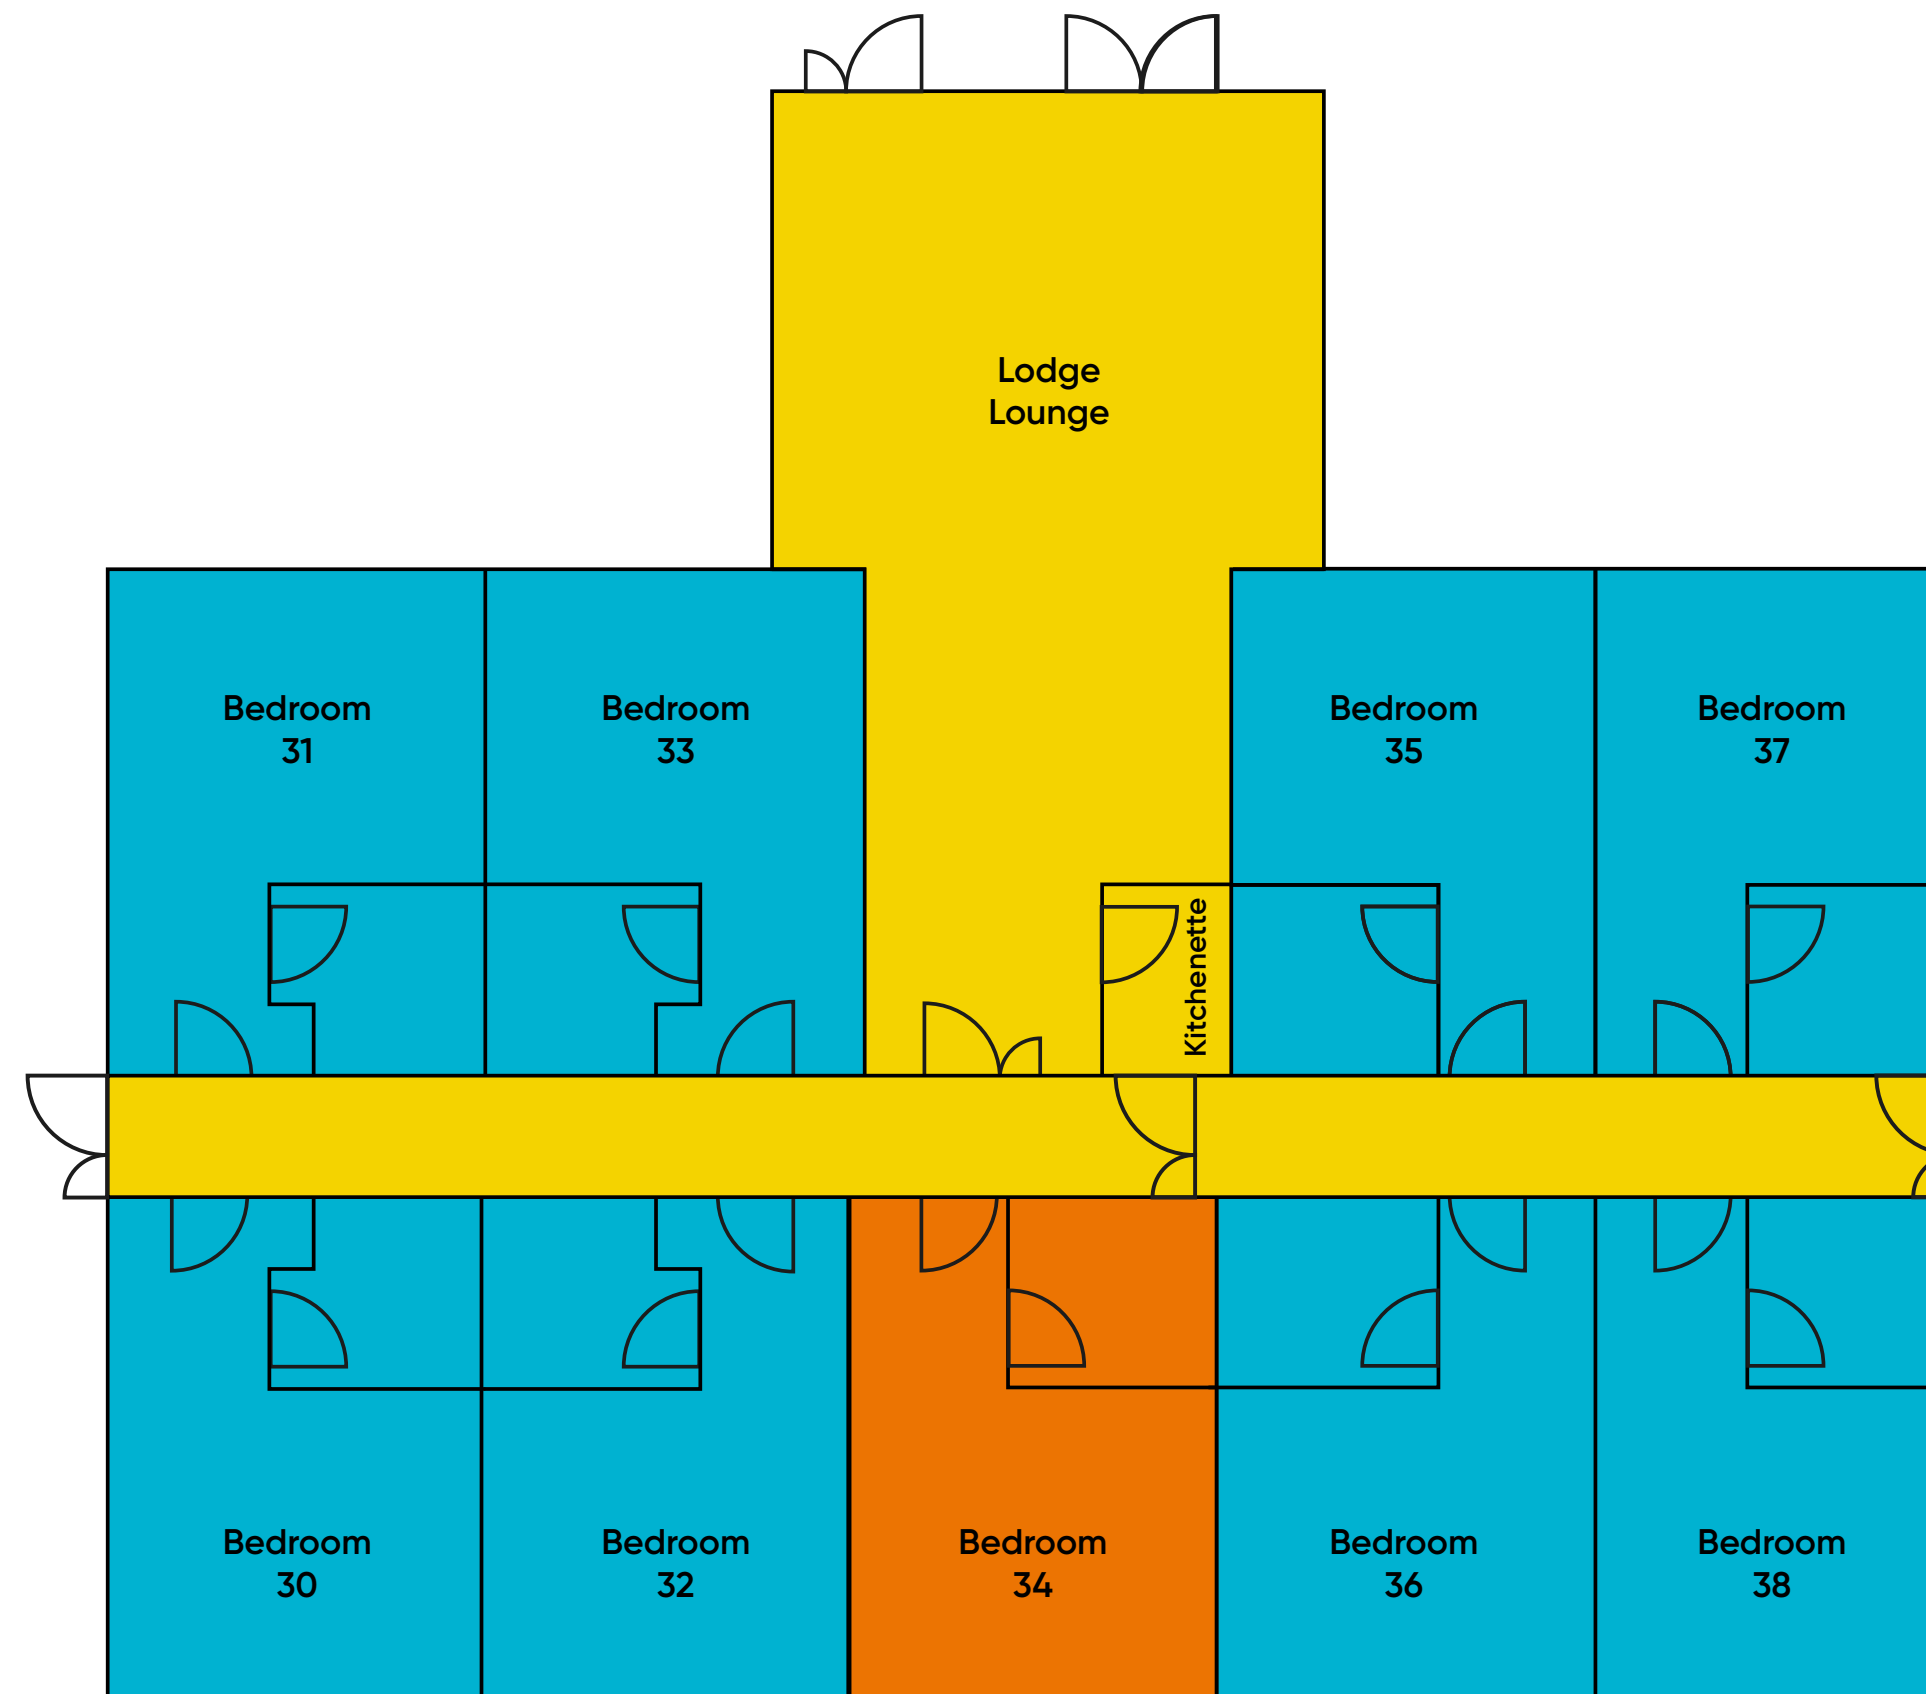

# Weston Lodge - Silver Fir

Pioneer

Ground Floor

All bedrooms are ensuite with bath tubs.

4 Beds (2 Single Beds & 1 Bunk Bed)

5 Beds (1 Single Bed & 2 Bunk Beds)