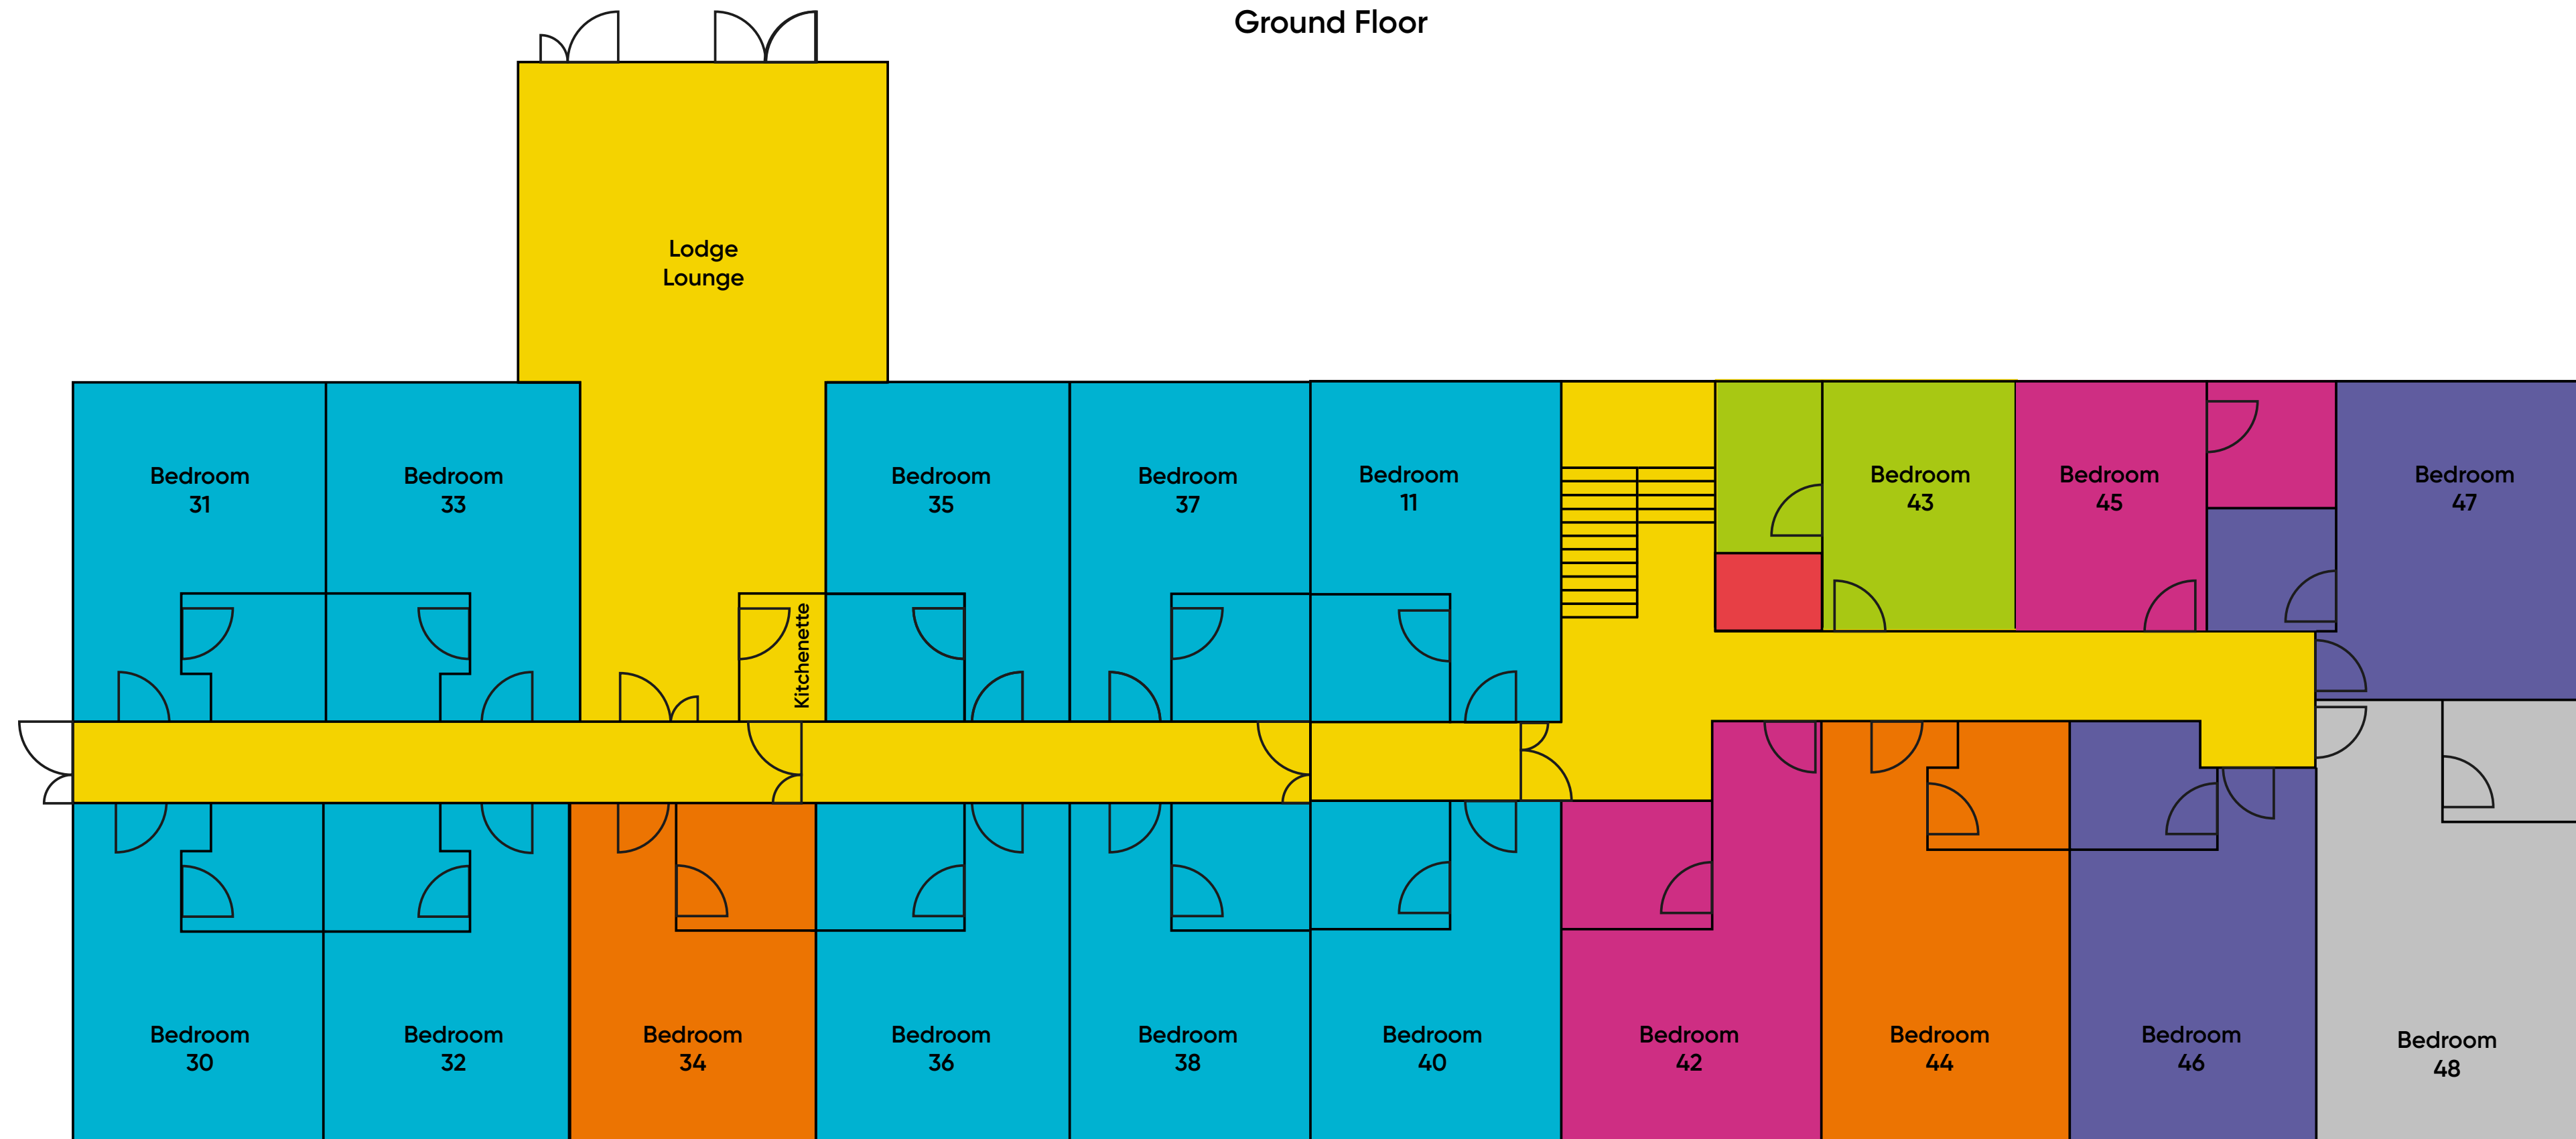

# Weston Lodge

## Pioneer

Ground Floor

All bedrooms are ensuite with bath tubs.