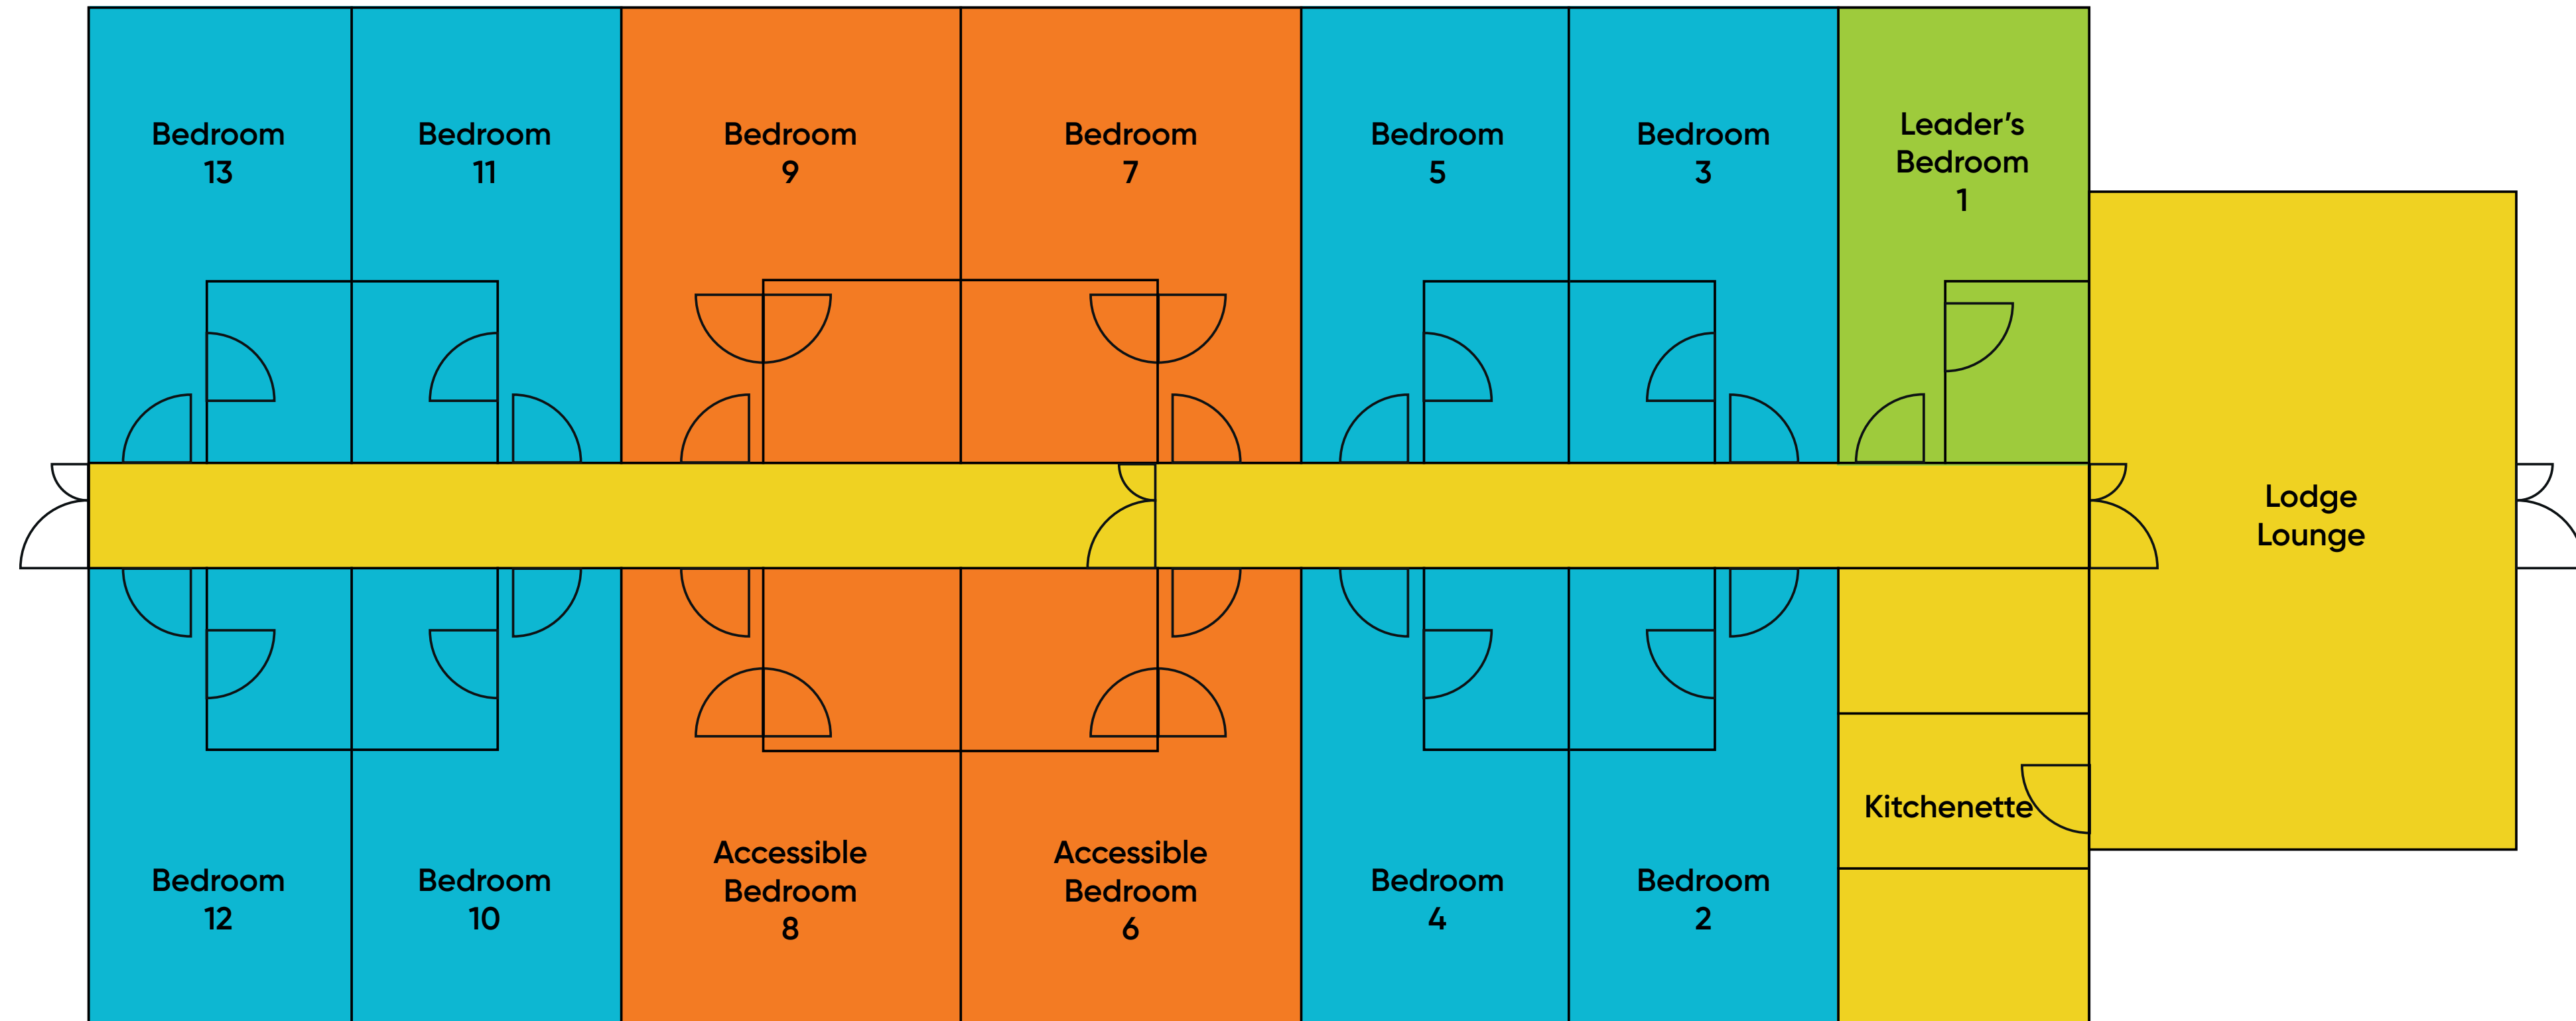

## Whitemoor Lakes

All bedrooms are ensuite with bath tubs except our accessible rooms which have wet rooms.

2 Beds (2 Single Beds)

4 Beds (2 Single Beds & 1 Bunk Bed)

5 Beds (1 Single Bed & 2 Bunk Beds)