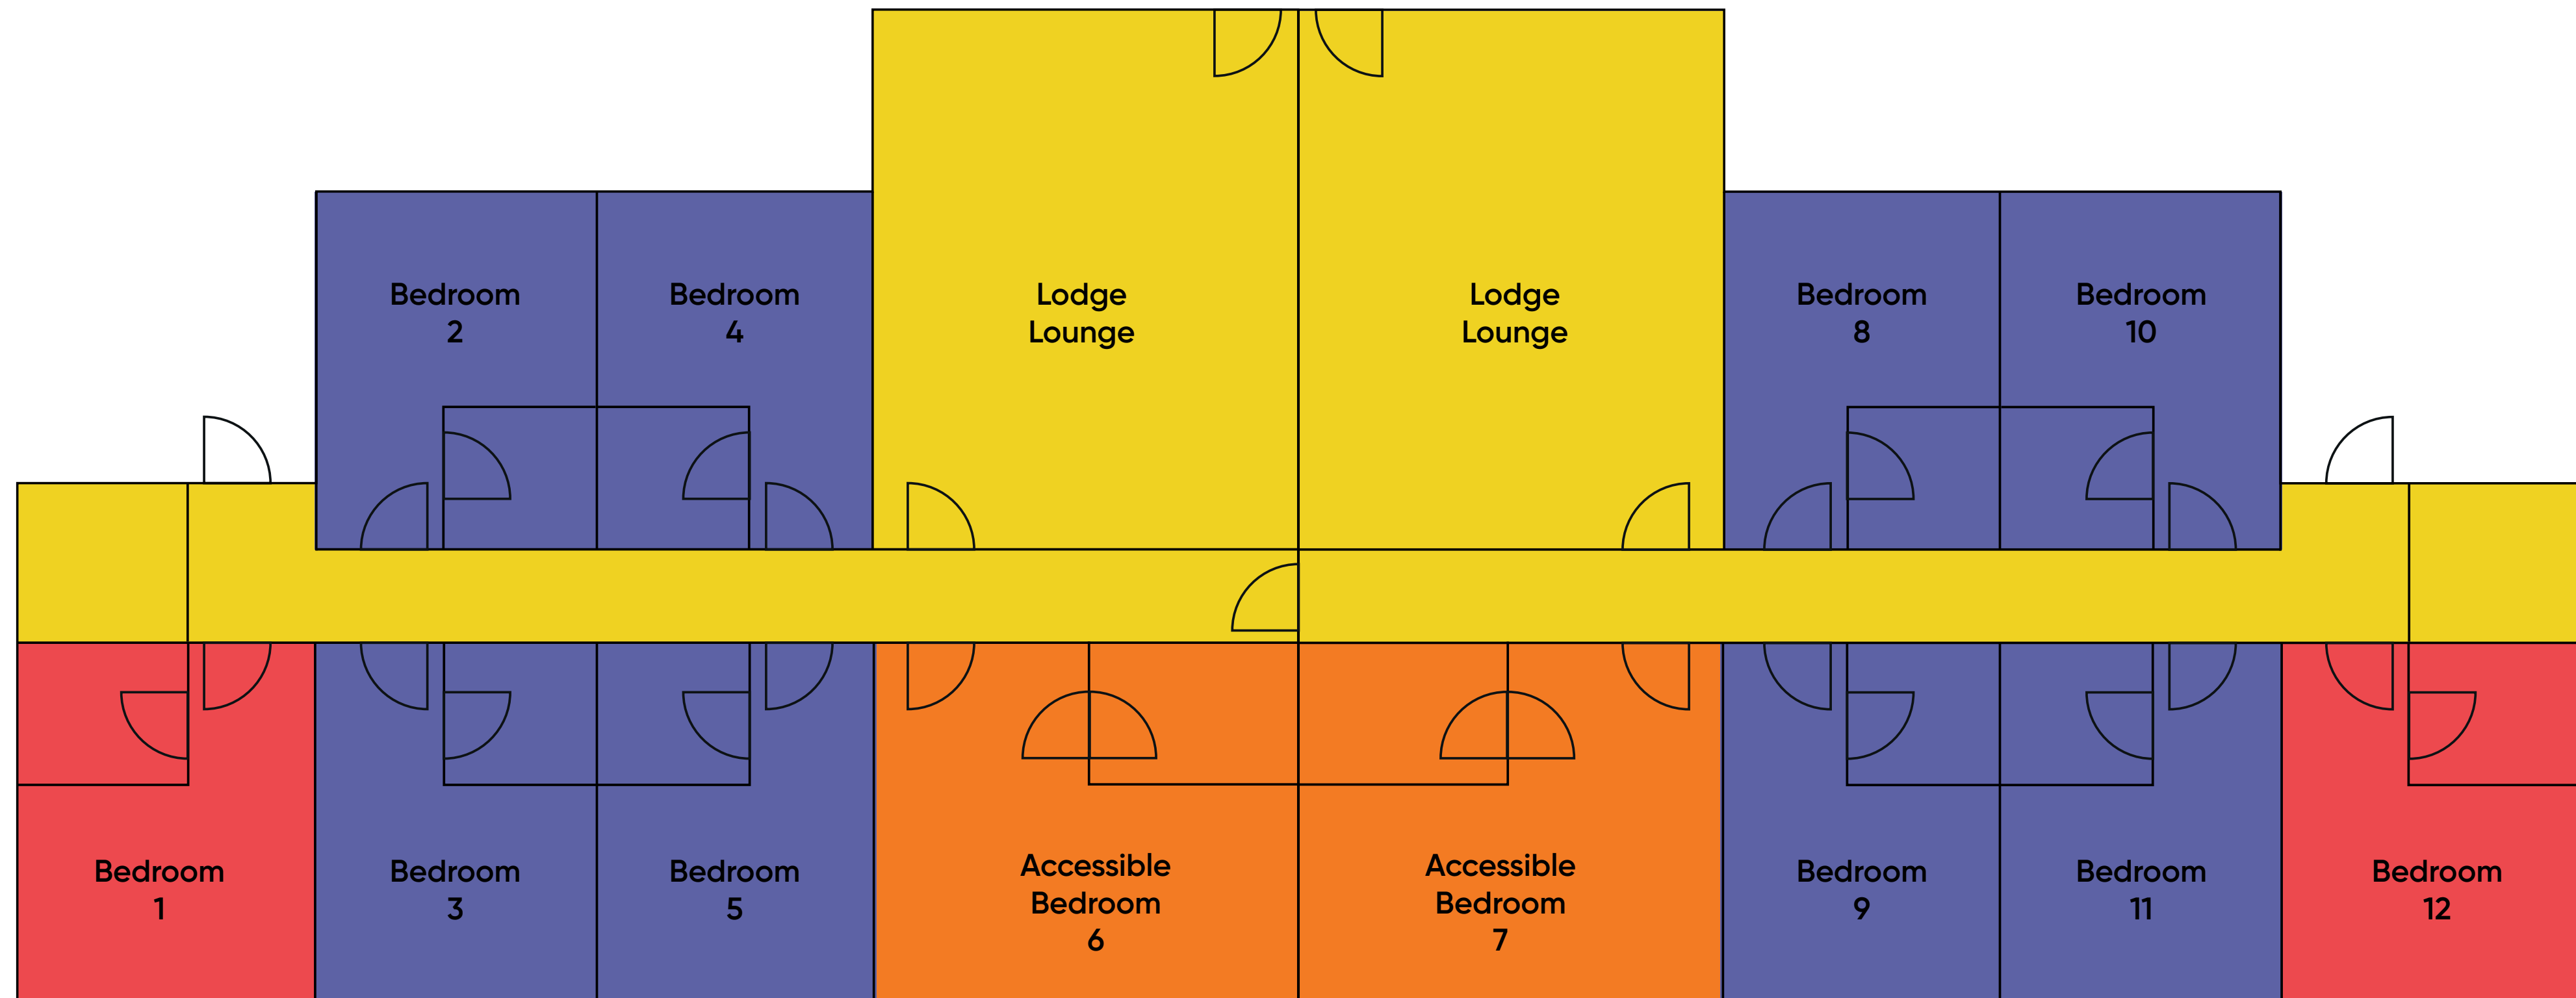

Coniston & Chasewater Lodge

Whitemoor Lakes

All bedrooms are ensuite with bath tubs except our accessible rooms which have wet rooms.

 3 Beds
(3 Single Beds)

 6 Beds
(3 Bunk Beds)

 7 Beds
(1 Single Bed & 3 Bunk Beds)