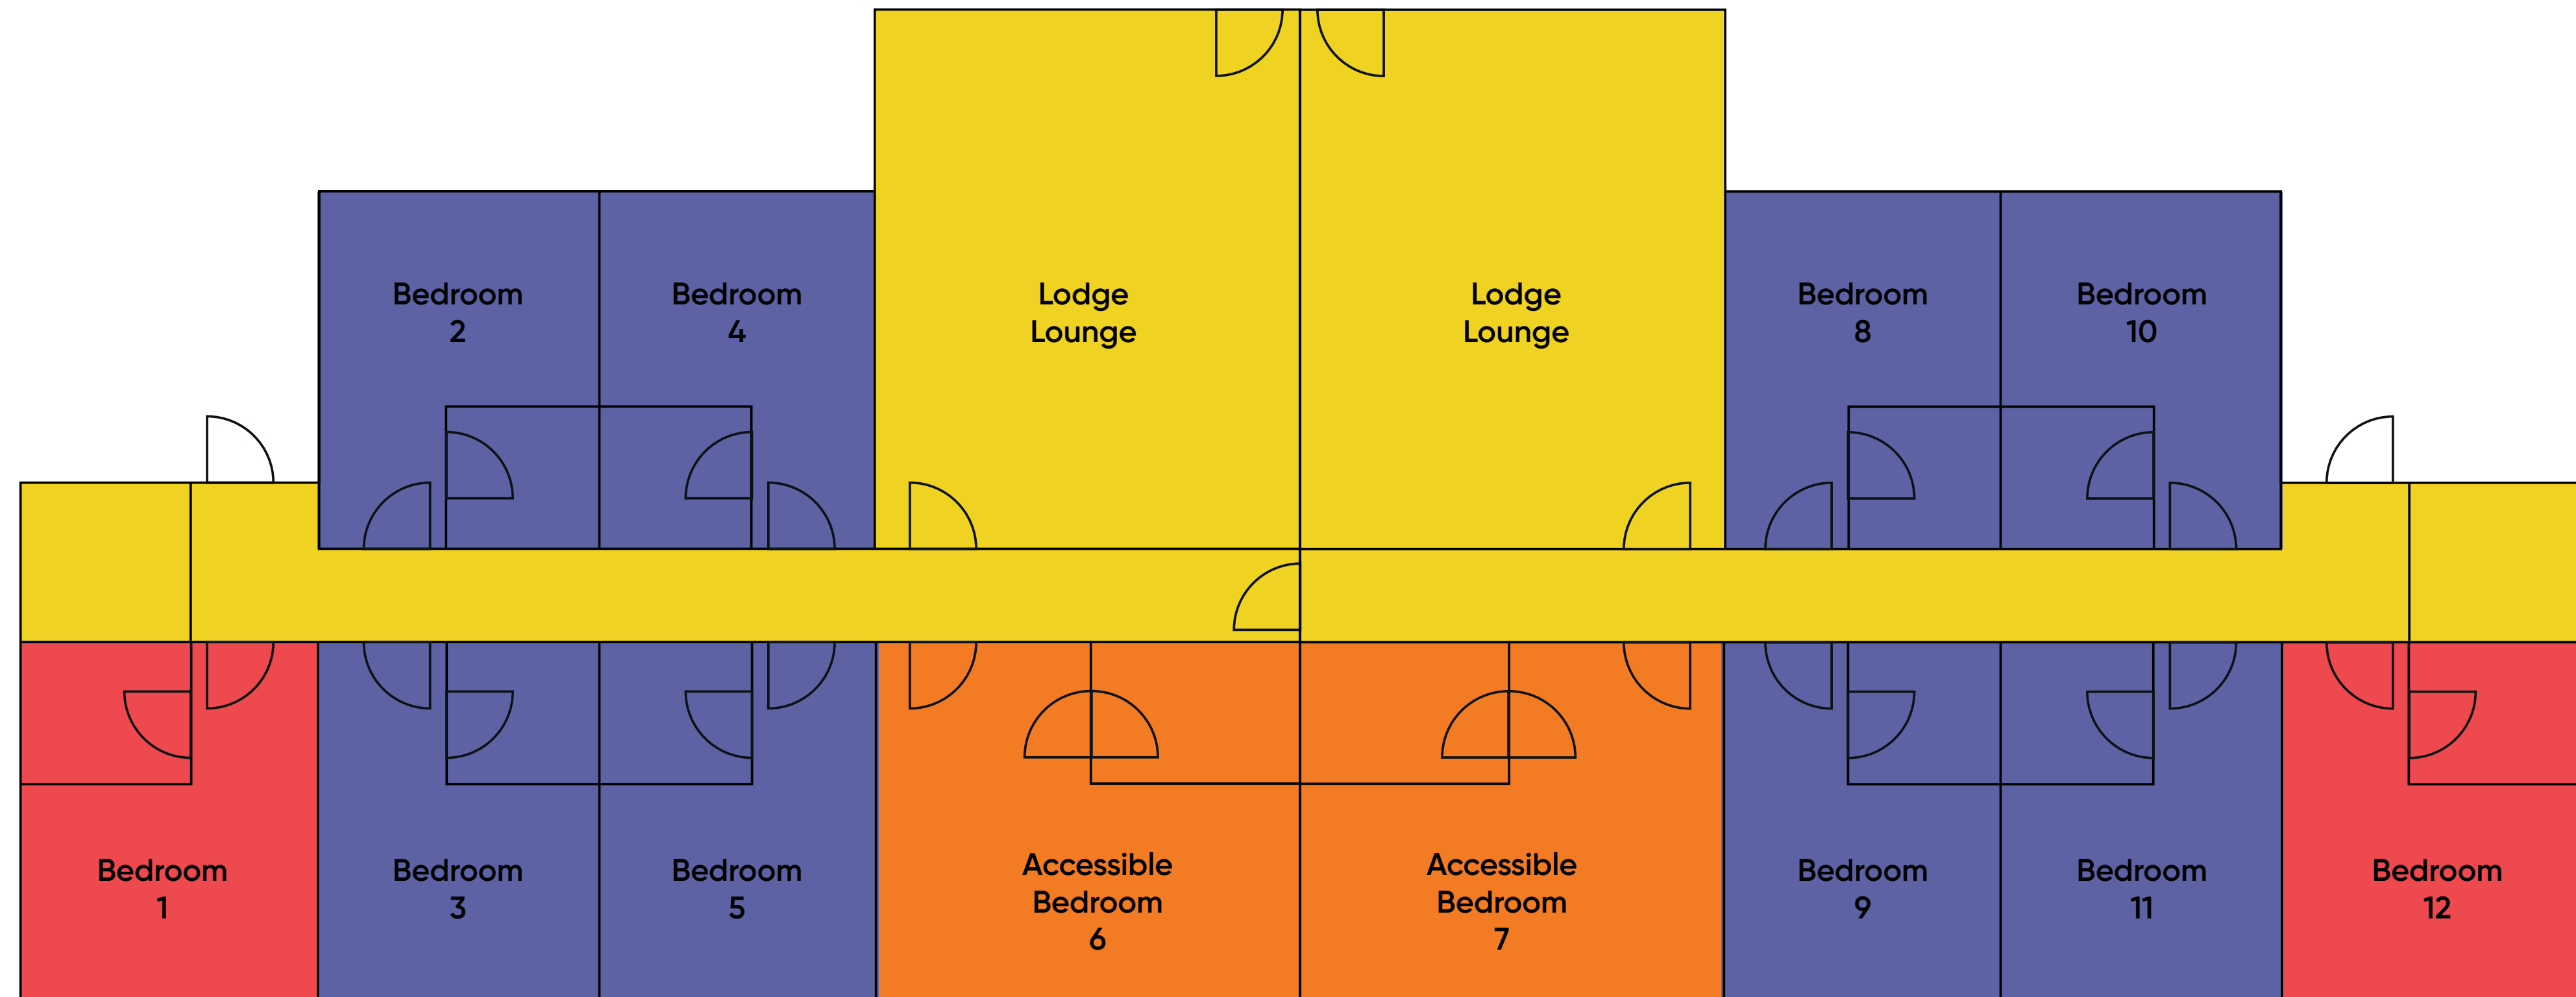

Ullswater & Kielder Lodge

Whitemoor Lakes

All bedrooms are ensuite with bath tubs except our accessible rooms which have wet rooms.

 3 Beds
(3 Single Beds)

 6 Beds
(3 Bunk Beds)

 7 Beds
(1 Single Bed & 3 Bunk Beds)