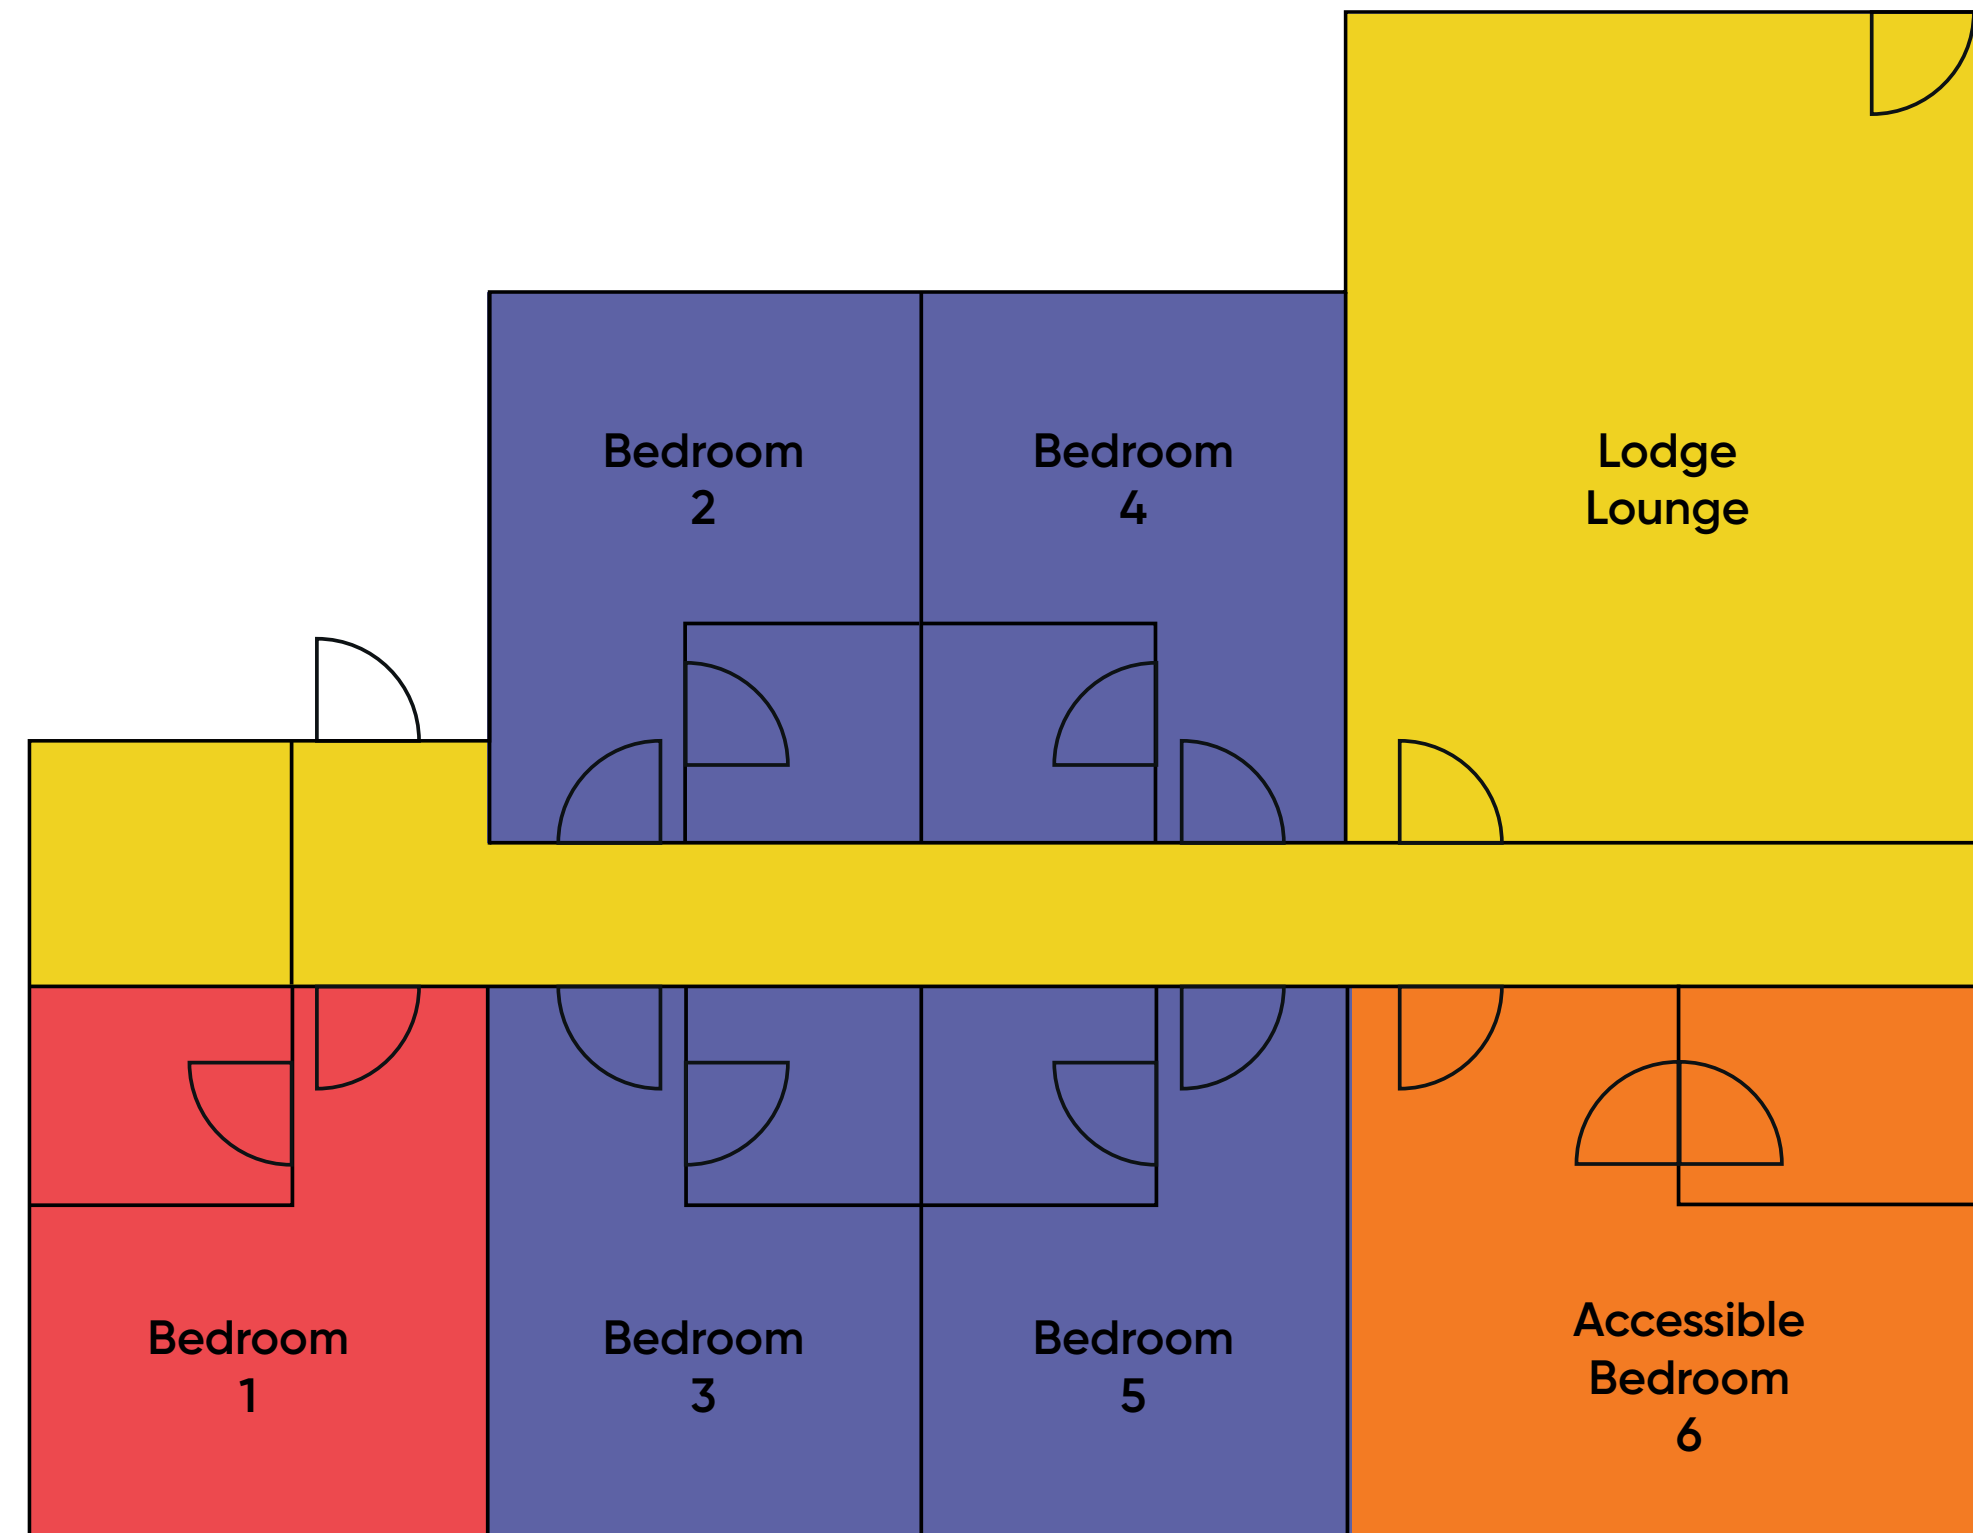

Ullswater Lodge

Whitemoor Lakes

All bedrooms are ensuite with bath tubs except our accessible rooms which have wet rooms.

 3 Beds
(3 Single Beds)

 6 Beds
(3 Bunk Beds)

 7 Beds
(1 Single Bed & 3 Bunk Beds)