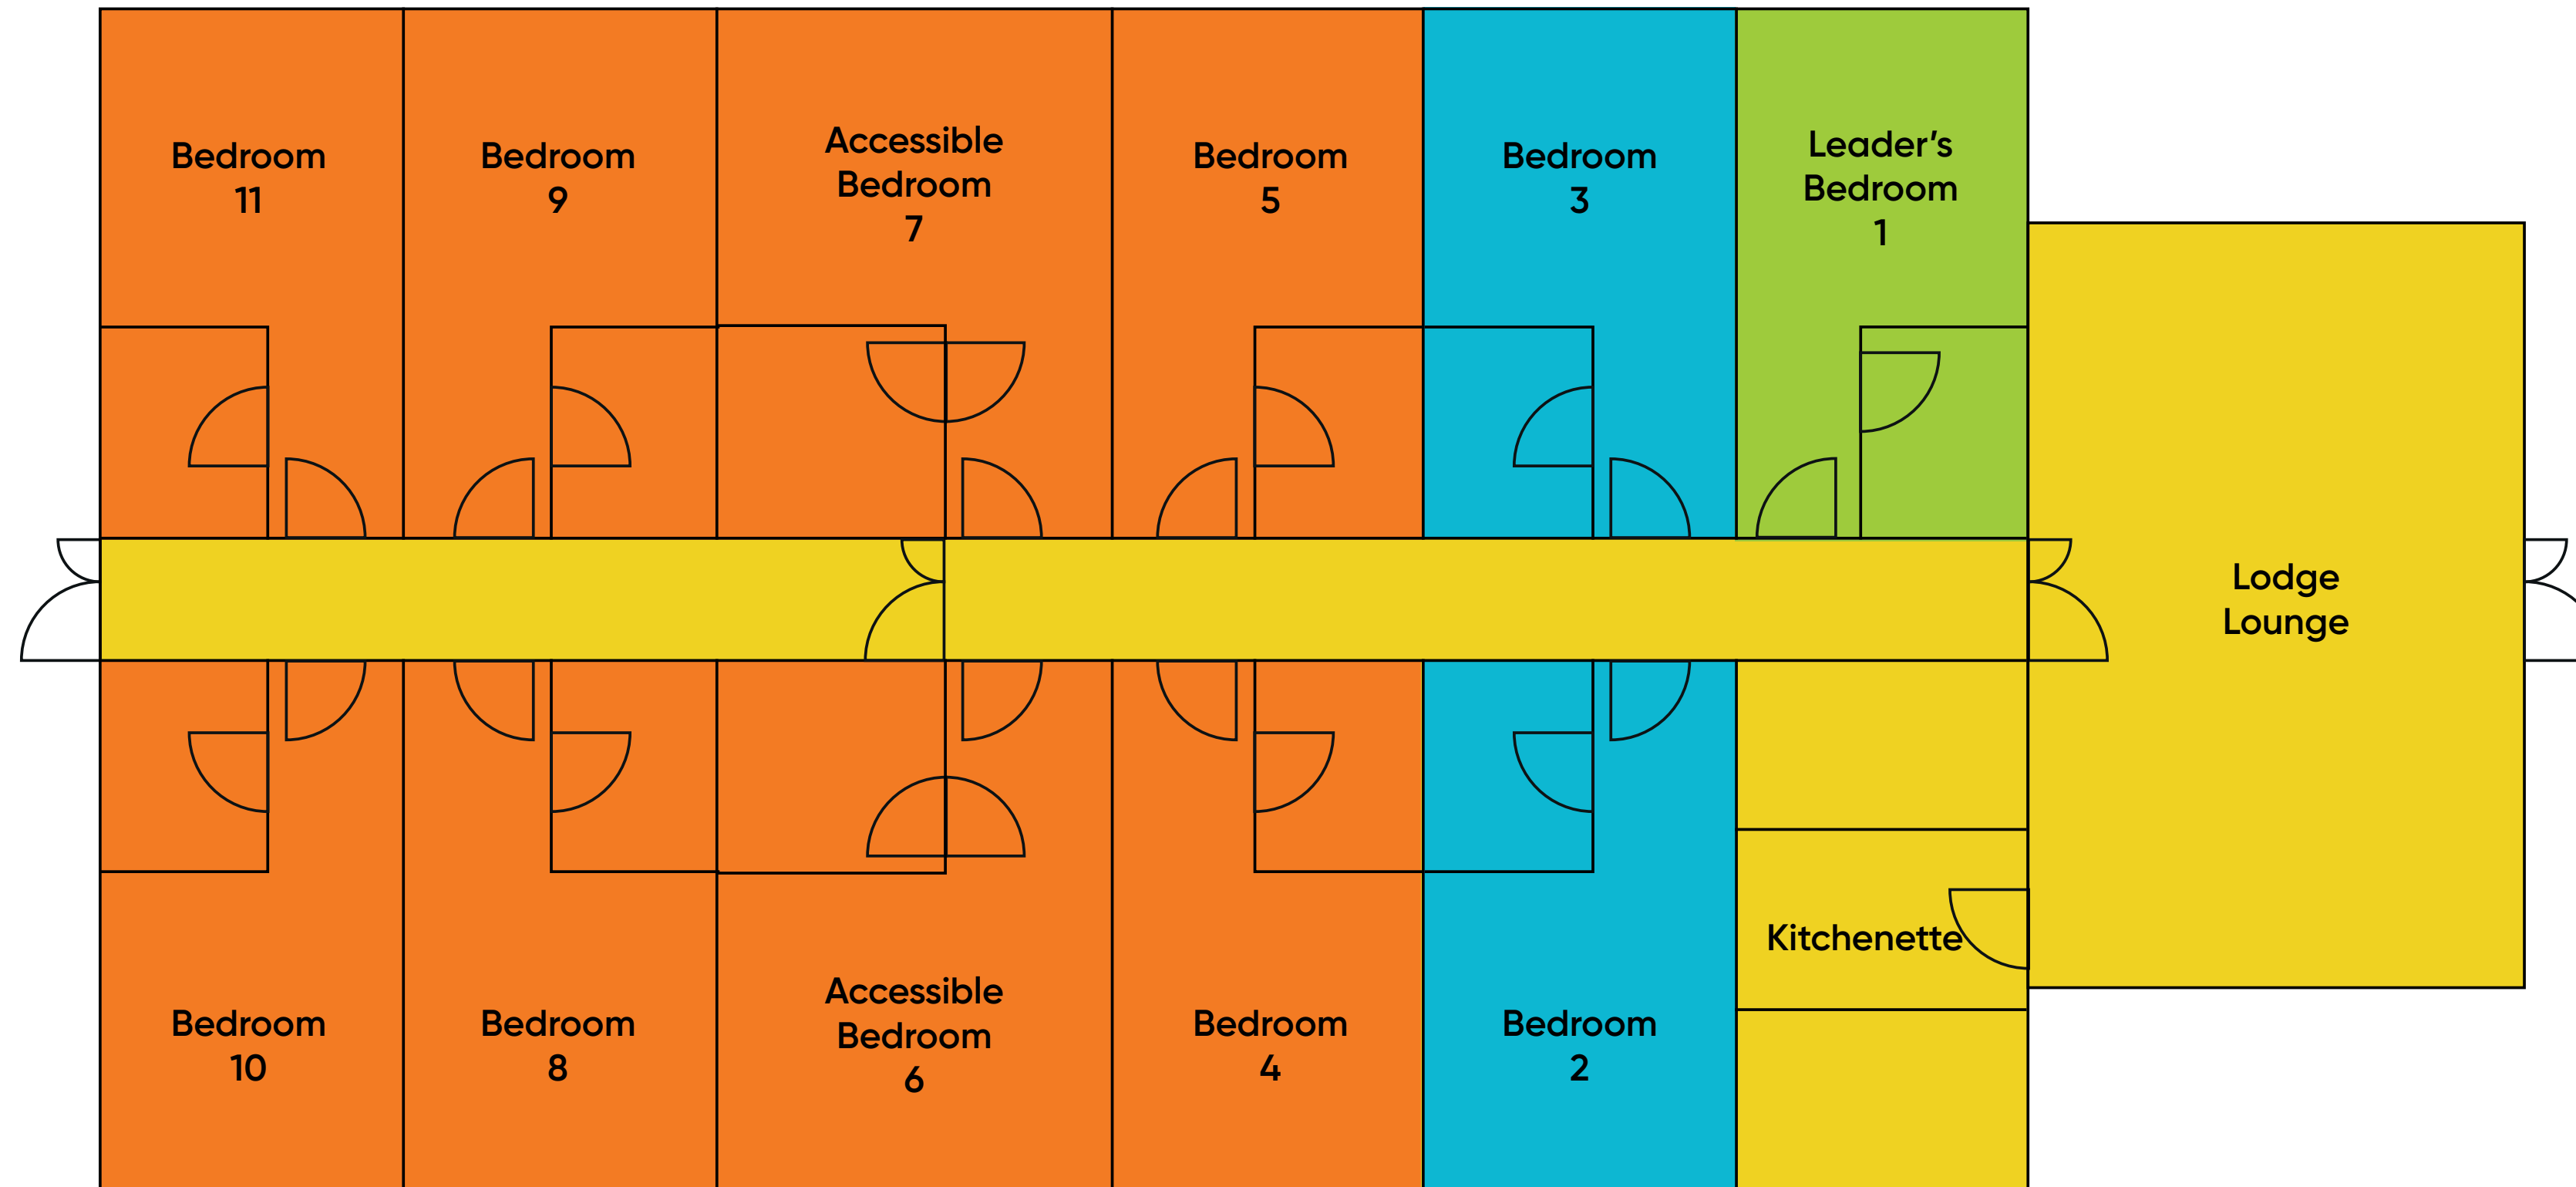

Windermere Lodge

Whitemoor Lakes

All bedrooms are ensuite with bath tubs except our accessible rooms which have wet rooms.

2 Beds (2 Single Beds)

4 Beds (2 Single Beds & 1 Bunk Bed)

5 Beds (1 Single Bed & 2 Bunk Beds)