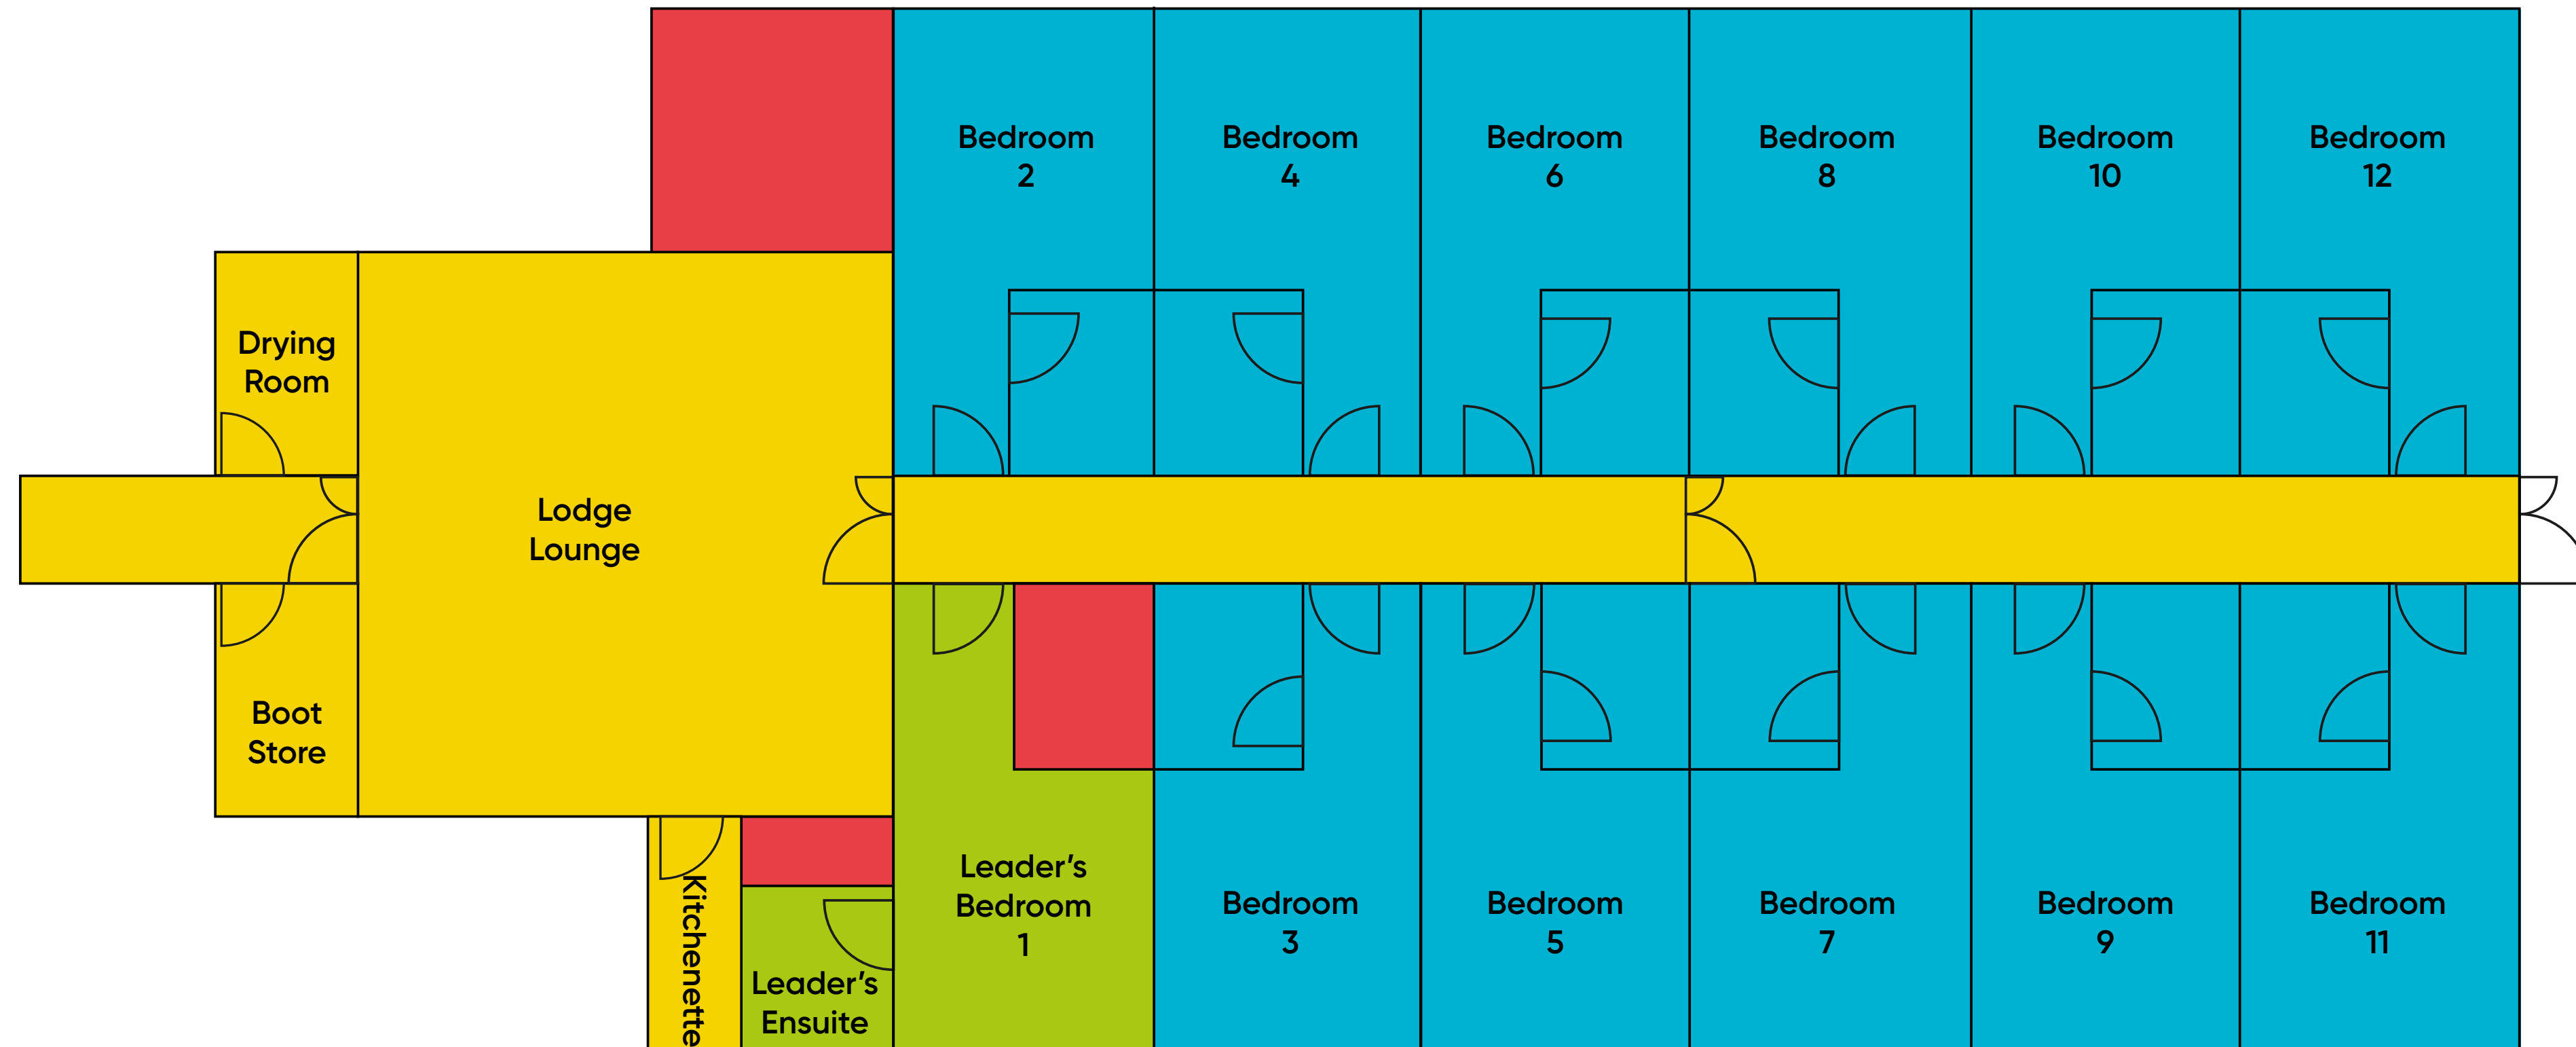

Baffin Lodge

Pioneer

Ground Floor

All bedrooms are ensuite with bath tubs.

Staff Only Areas

2 Beds (2 Single Beds)

4 Beds (2 Single Beds & 1 Bunk Bed)