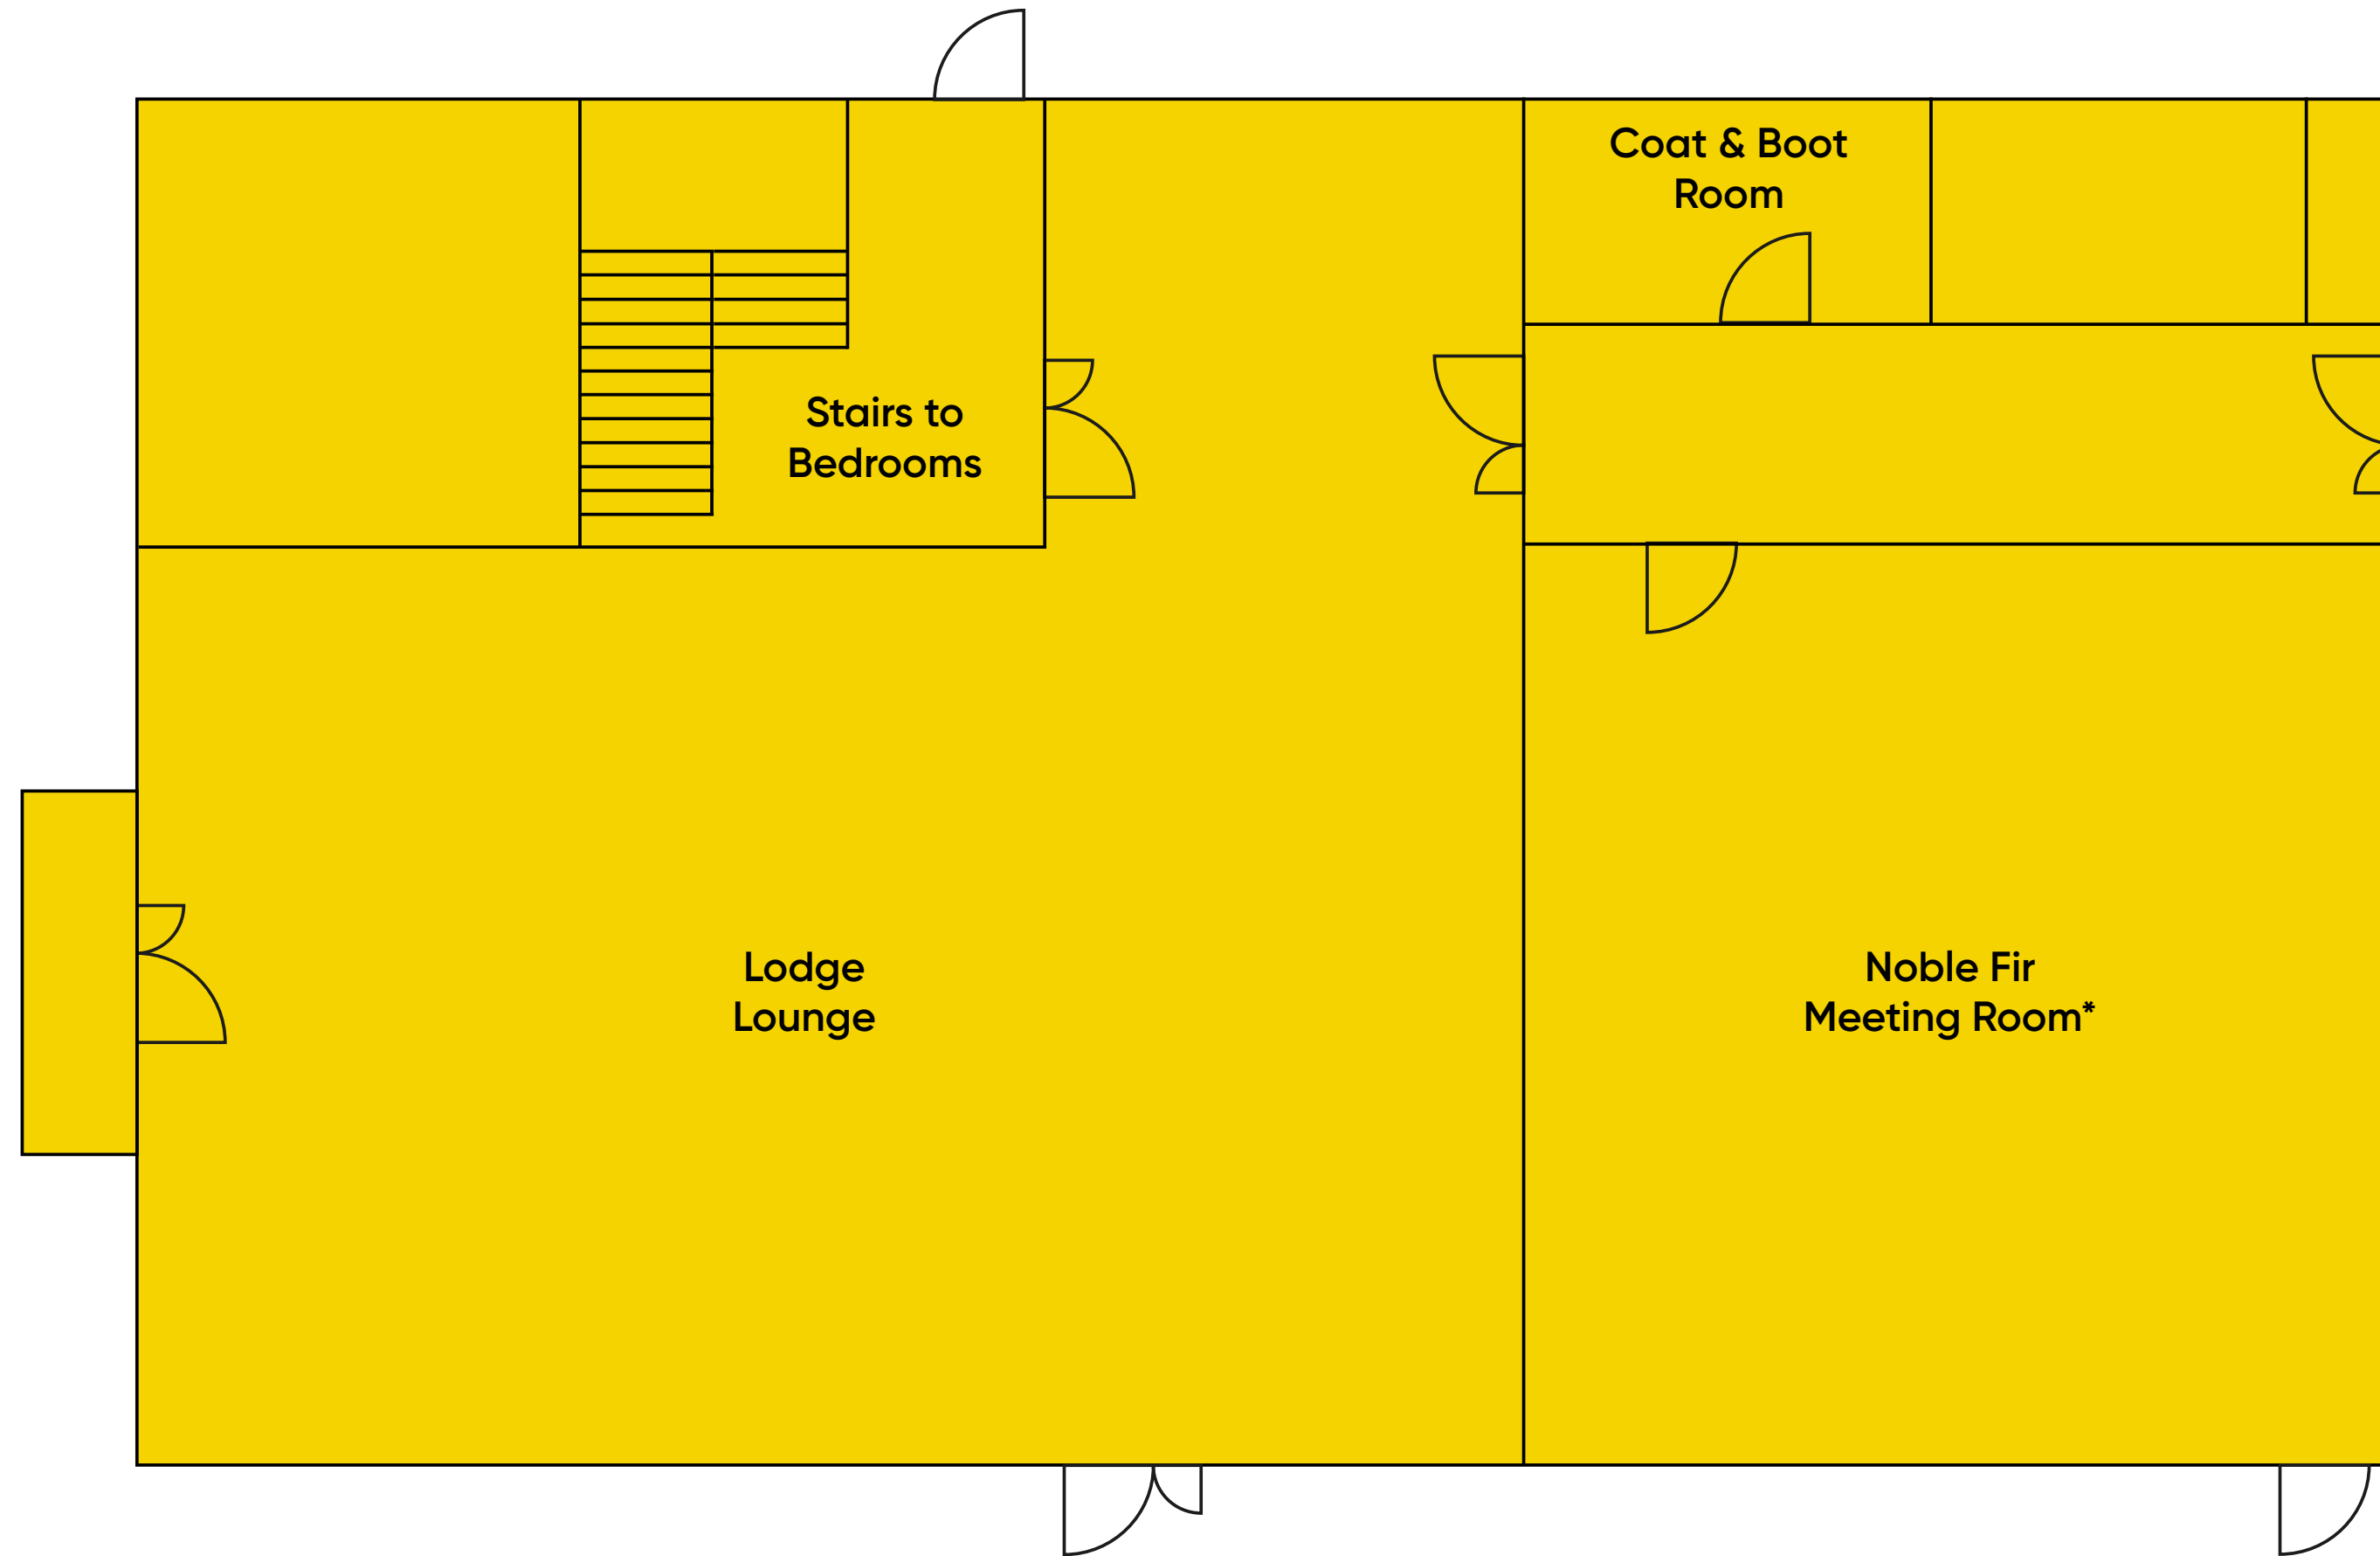

Weston Lodge - Noble Fir

Pioneer

Ground Floor

* Available on Request

Weston Lodge - Noble Fir

Pioneer

Ground Floor

All bedrooms are ensuite with bath tubs.

Staff Only Areas

2 Beds (2 Single Beds)

3 Beds (1 Single Bed & 1 Bunk Bed)

4 Beds (2 Single Beds & 1 Bunk Bed)

5 Beds (3 Single Beds & 1 Bunk Bed)

6 Beds
(Bedroom 46 - 2 Single Beds & 2 Bunk Beds,
Bedroom 47 - 3 Bunk Beds)

8 Beds (4 Bunk Beds)