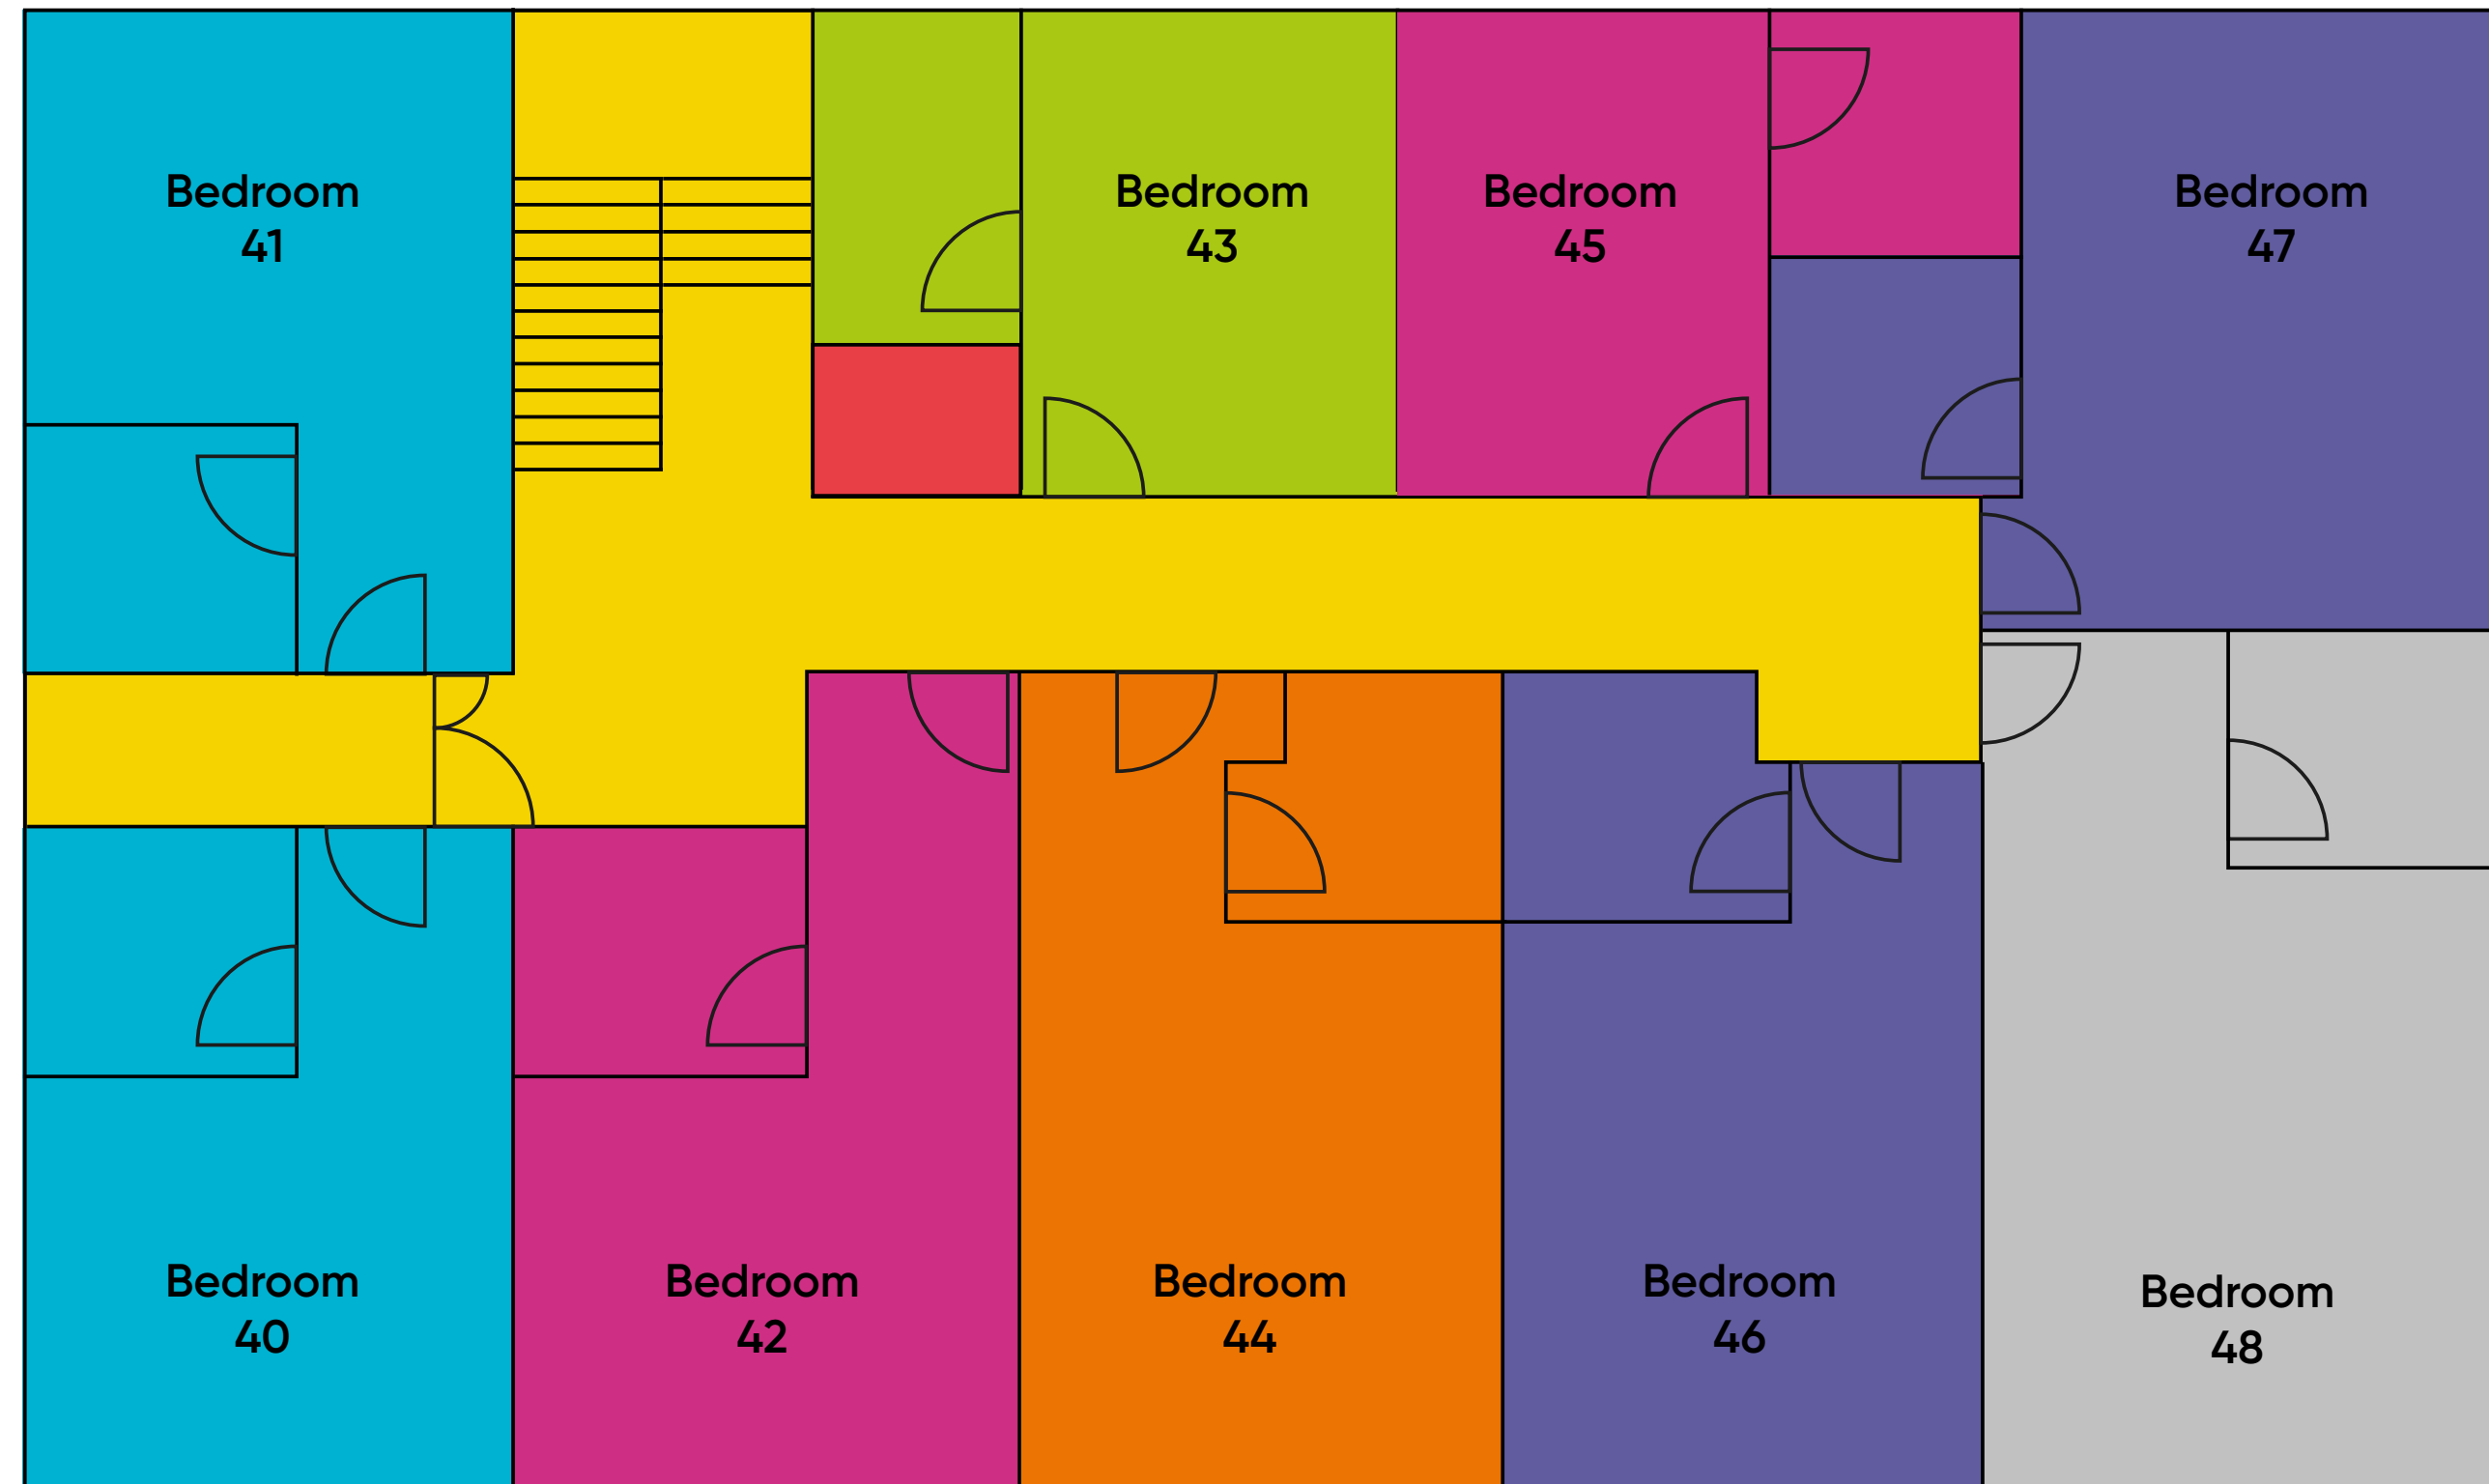

Weston Lodge - Noble Fir

Pioneer

Ground Floor

* Available on Request

Weston Lodge - Noble Fir

Pioneer

Ground Floor

All bedrooms are ensuite with bath tubs.

Staff Only Areas

2 Beds (2 Single Beds)

3 Beds (1 Single Bed & 1 Bunk Bed)

4 Beds (2 Single Beds & 1 Bunk Bed)

5 Beds (3 Single Beds & 1 Bunk Bed)

6 Beds
(Bedroom 46 - 2 Single Beds & 2 Bunk Beds,
Bedroom 47 - 3 Bunk Beds)

8 Beds (4 Bunk Beds)