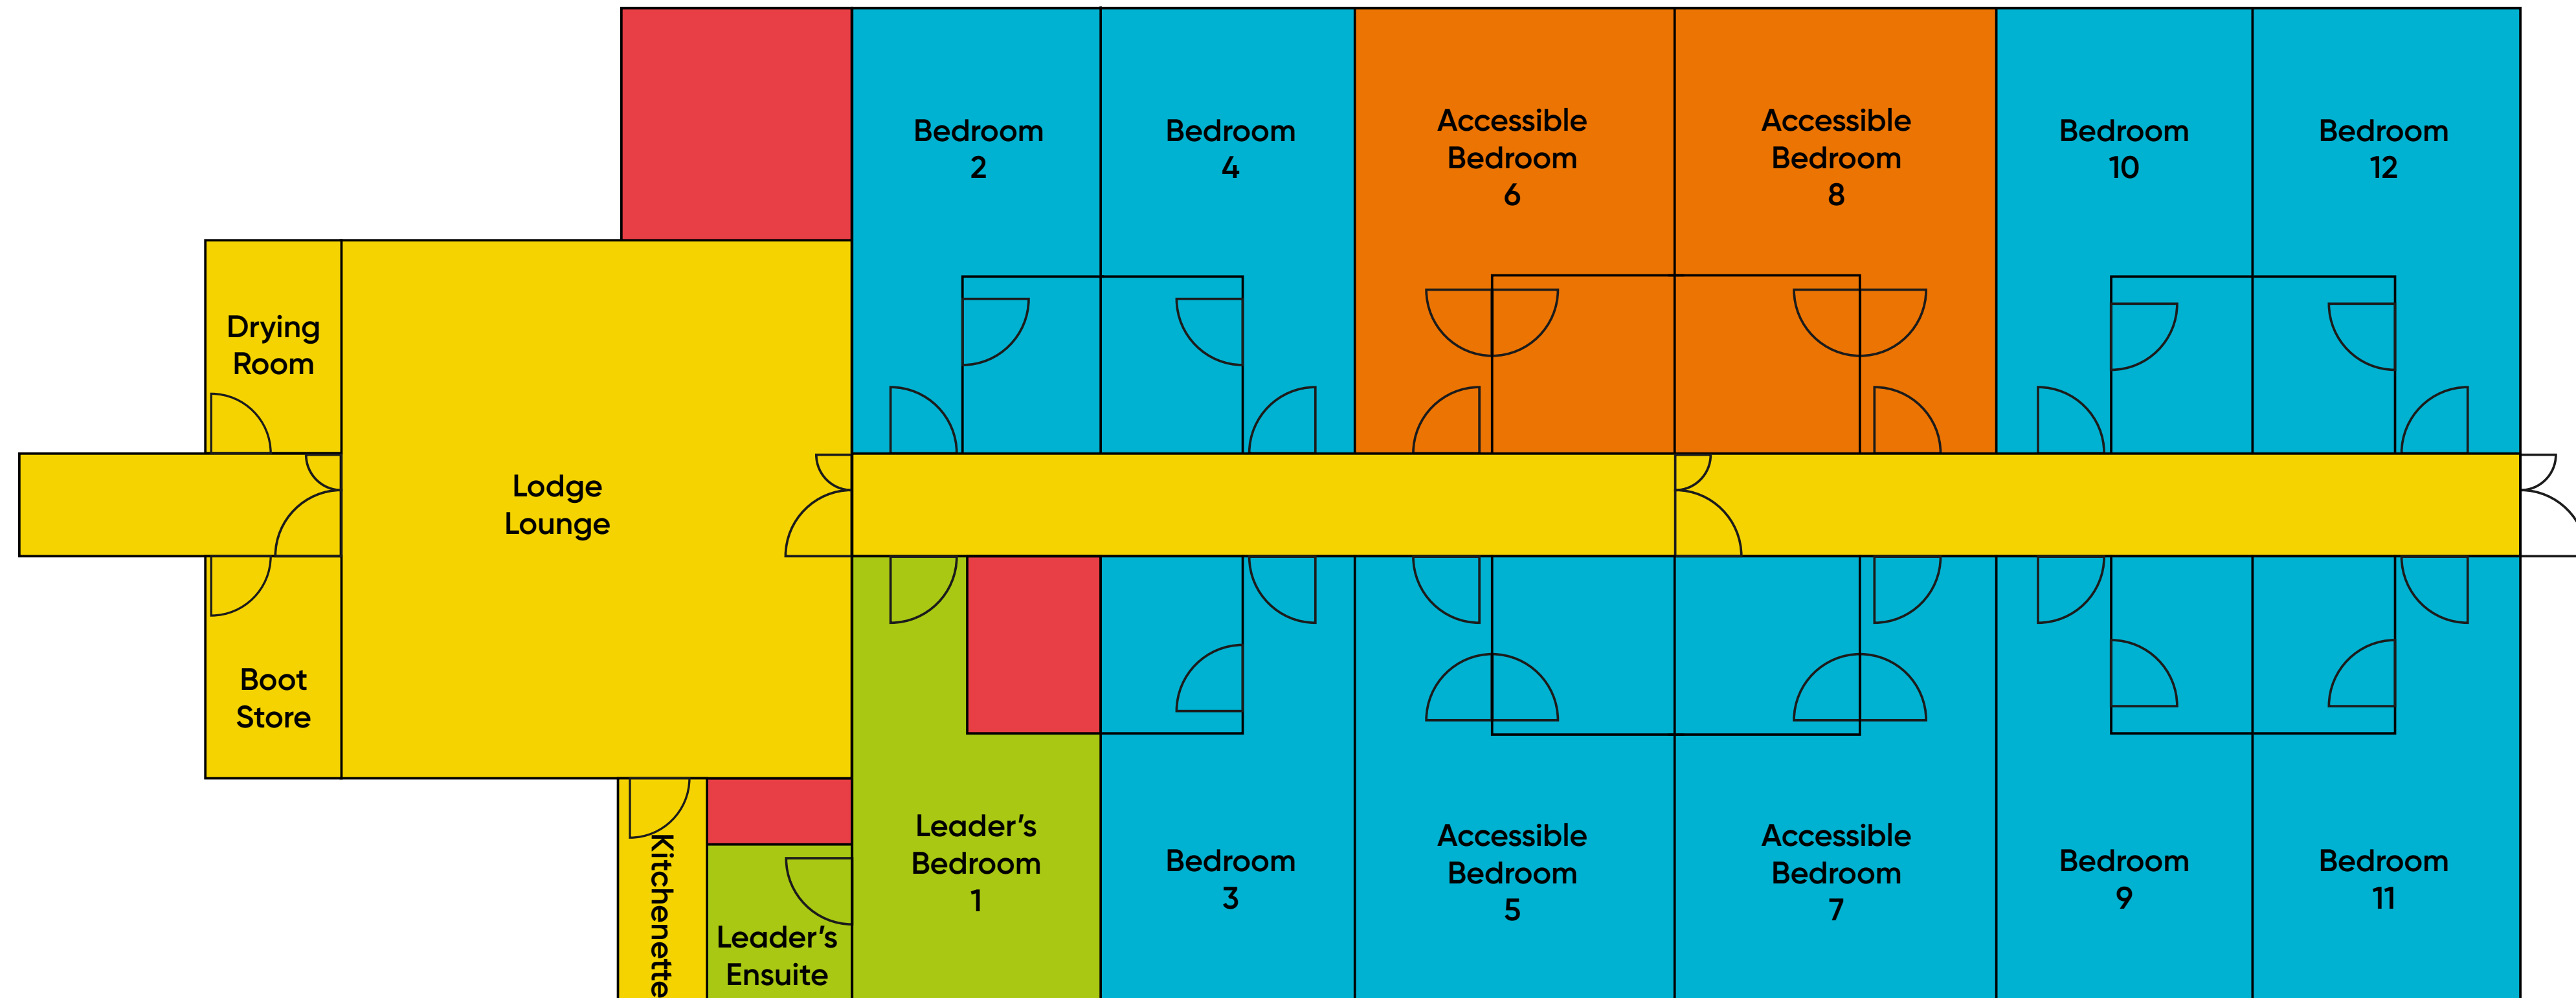

# Yukon Lodge

## Pioneer

Ground Floor

All bedrooms are ensuite with bath tubs except our accessible rooms which have wet rooms.

Staff Only Areas

2 Beds (2 Single Beds)

4 Beds (2 Single Beds & 1 Bunk Bed)

5 Beds (1 Single Bed & 2 Bunk Beds)