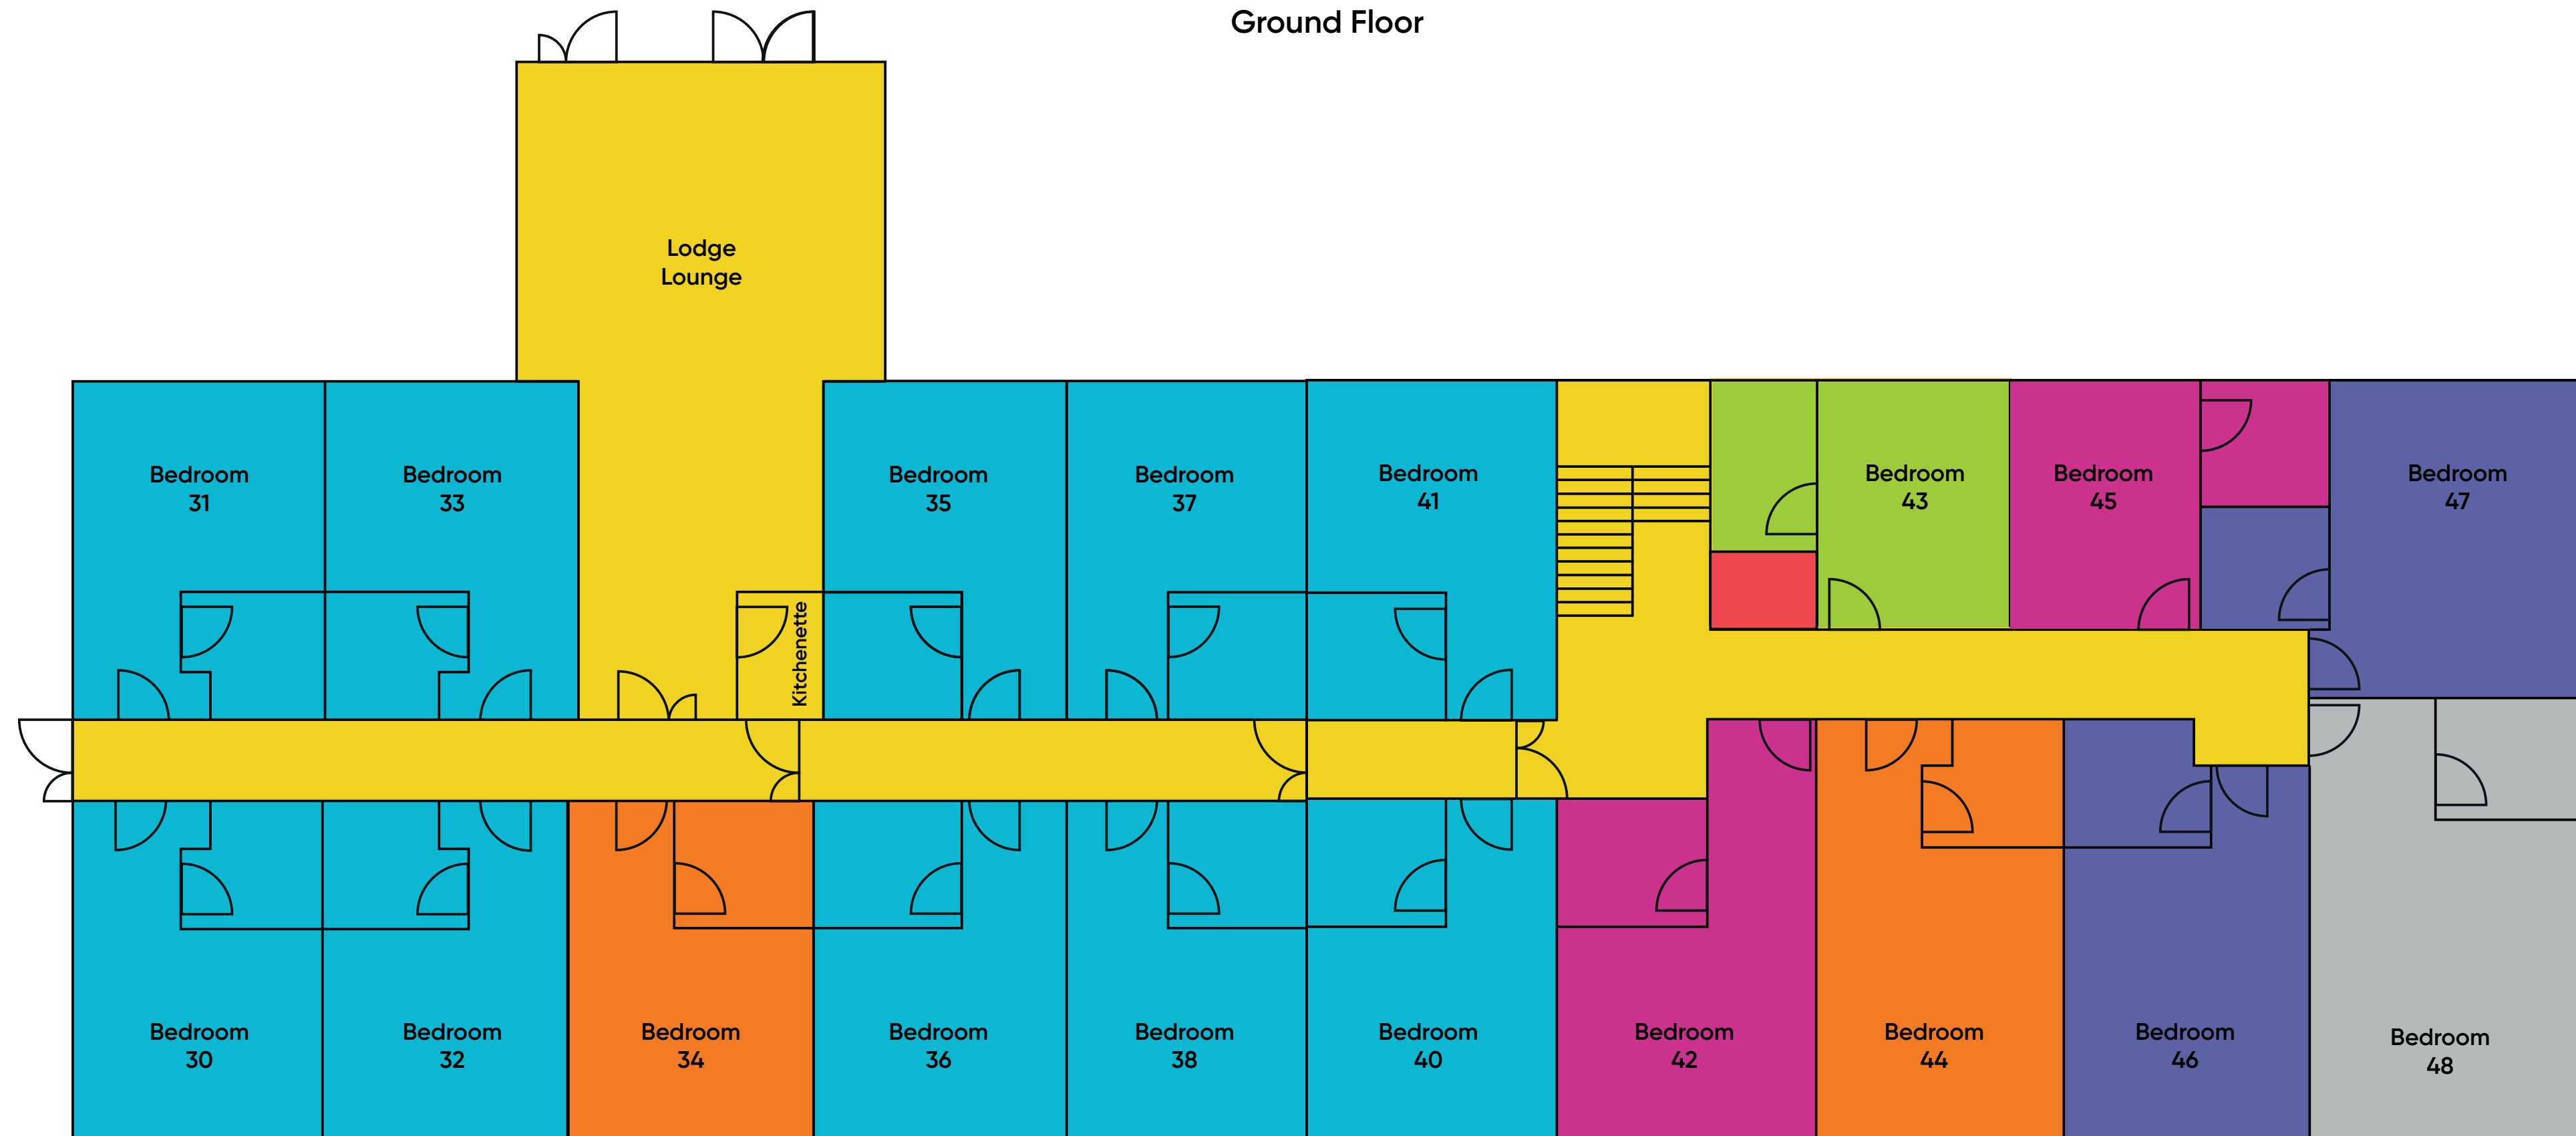

Weston Lodges (Silver & Noble Combined)

Pioneer

Ground Floor

* Available on Request

Weston Lodges (Silver & Noble Combined)

Pioneer

Ground Floor

All bedrooms are ensuite with bath tubs.