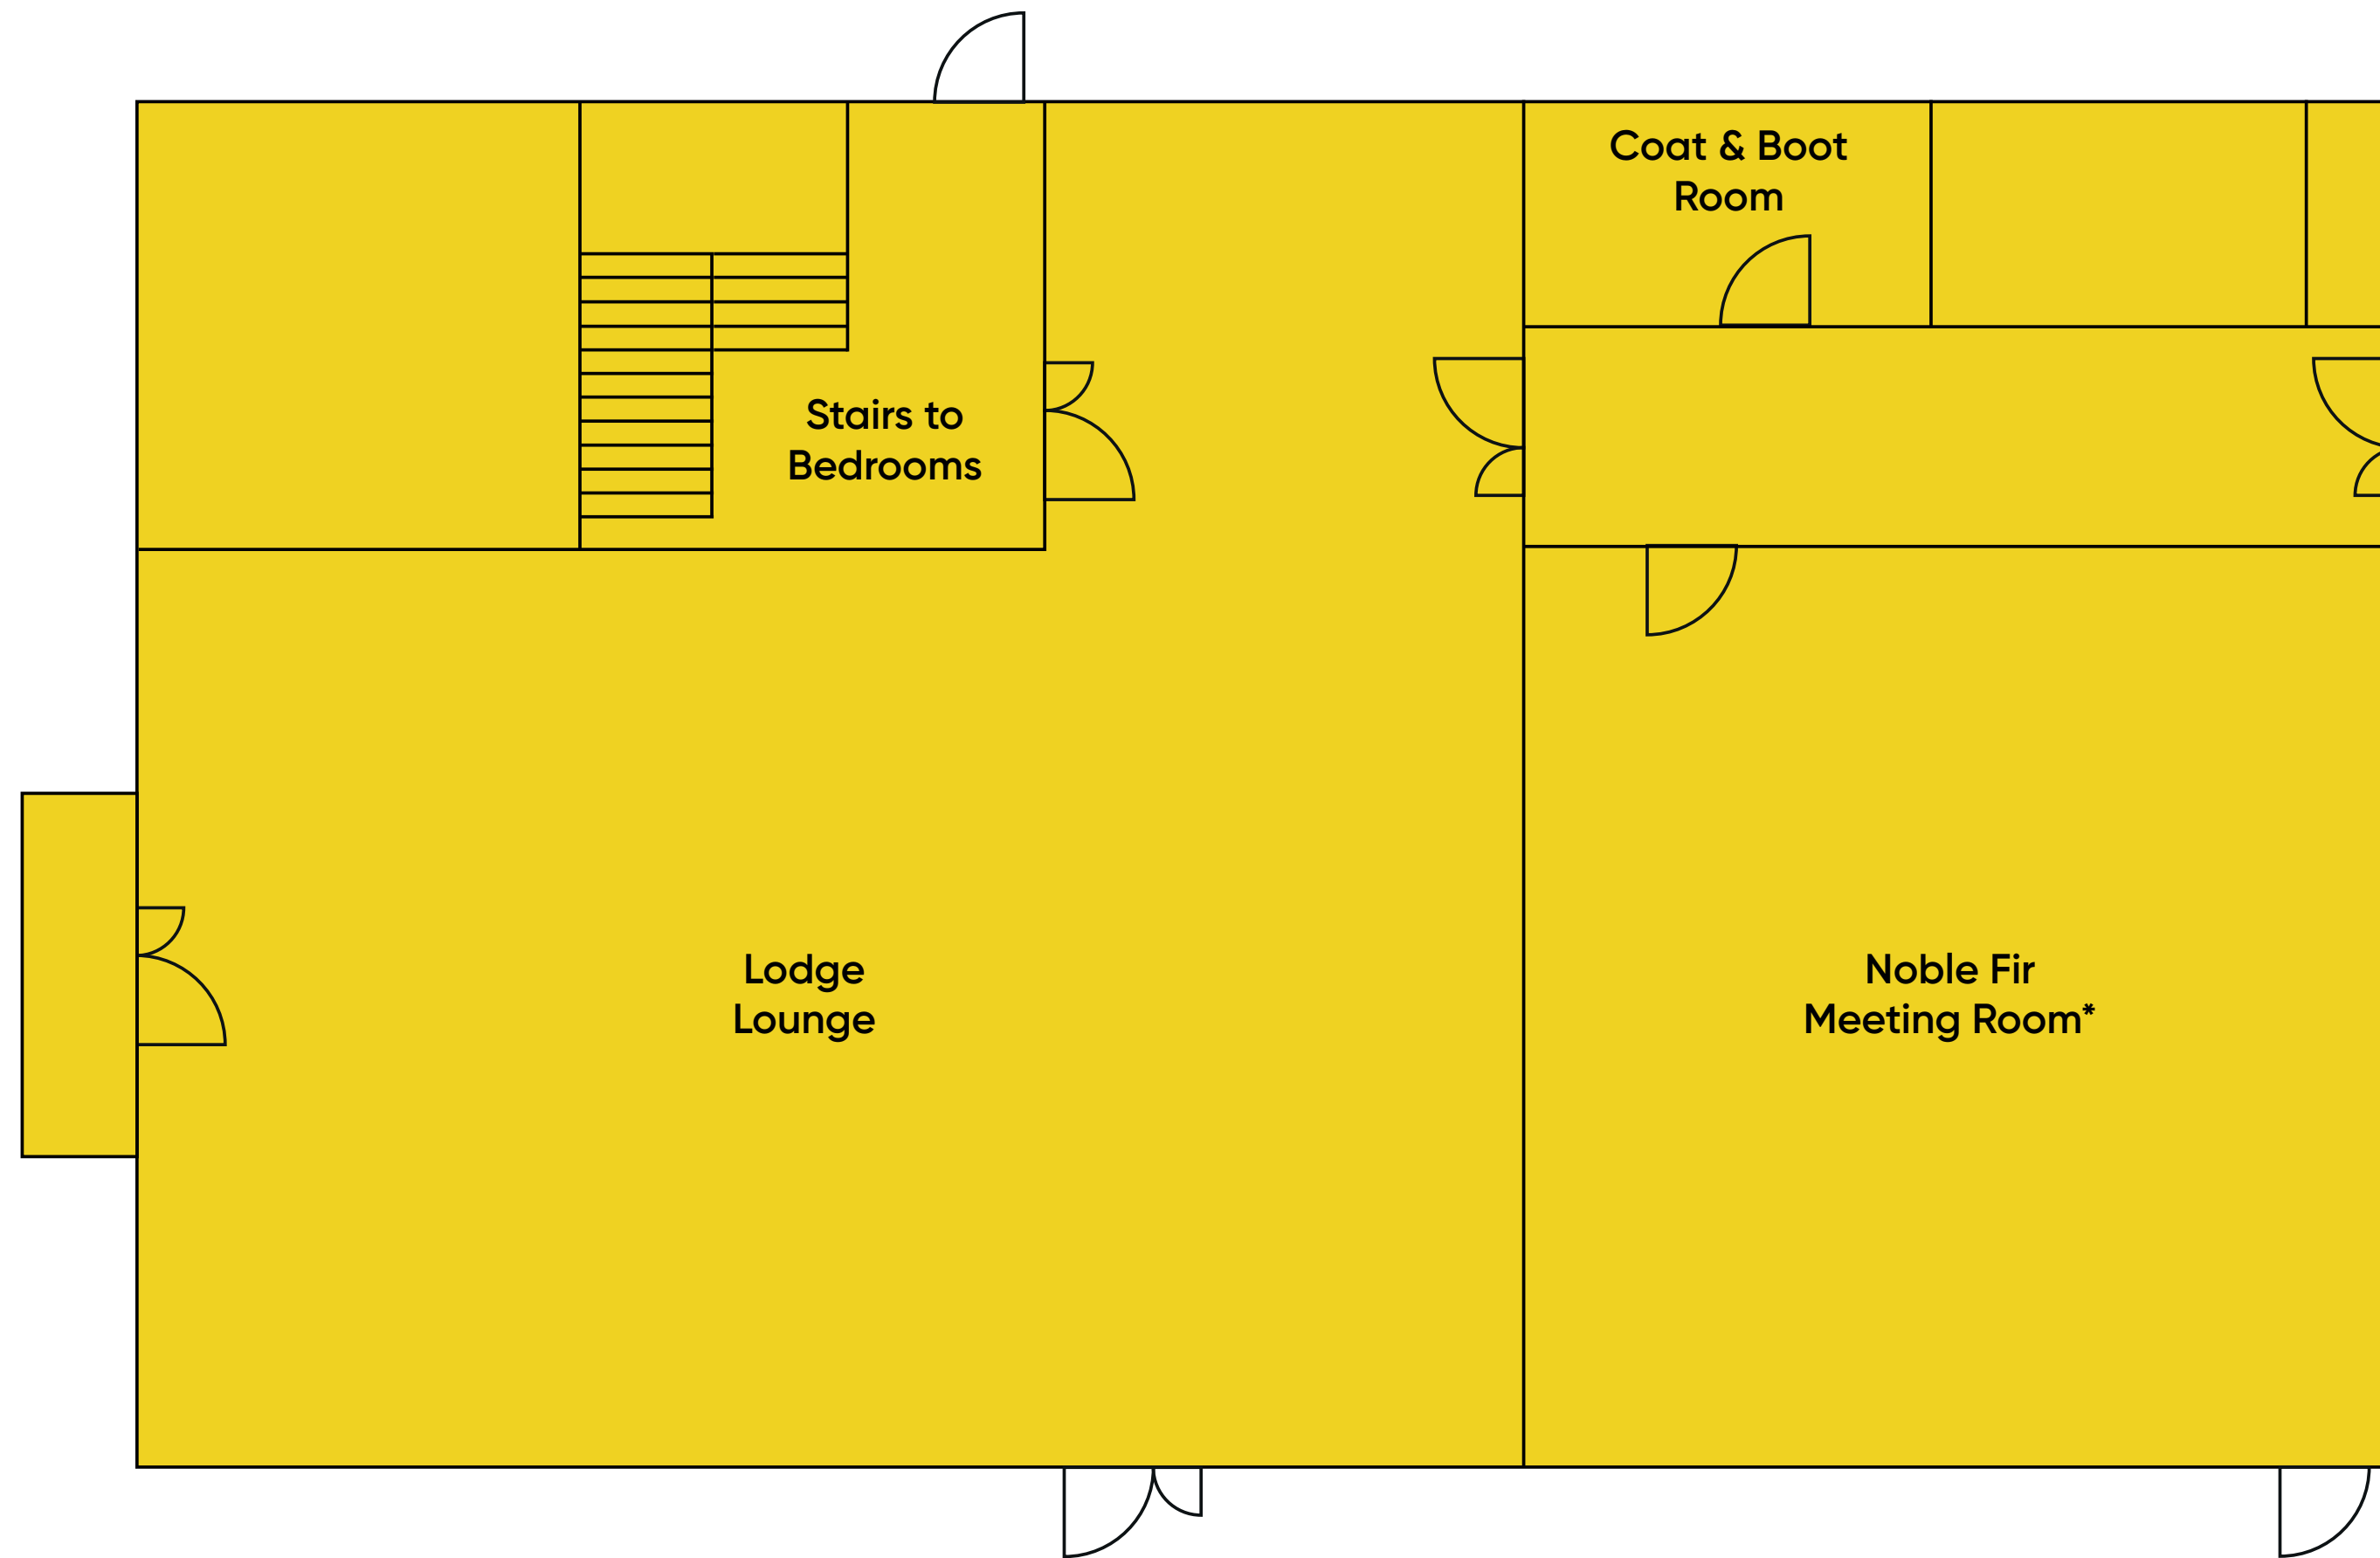

Weston Lodges (Silver & Noble Combined)

Pioneer

Ground Floor

* Available on Request

Weston Lodges (Silver & Noble Combined)

Pioneer

Ground Floor

All bedrooms are ensuite with bath tubs.