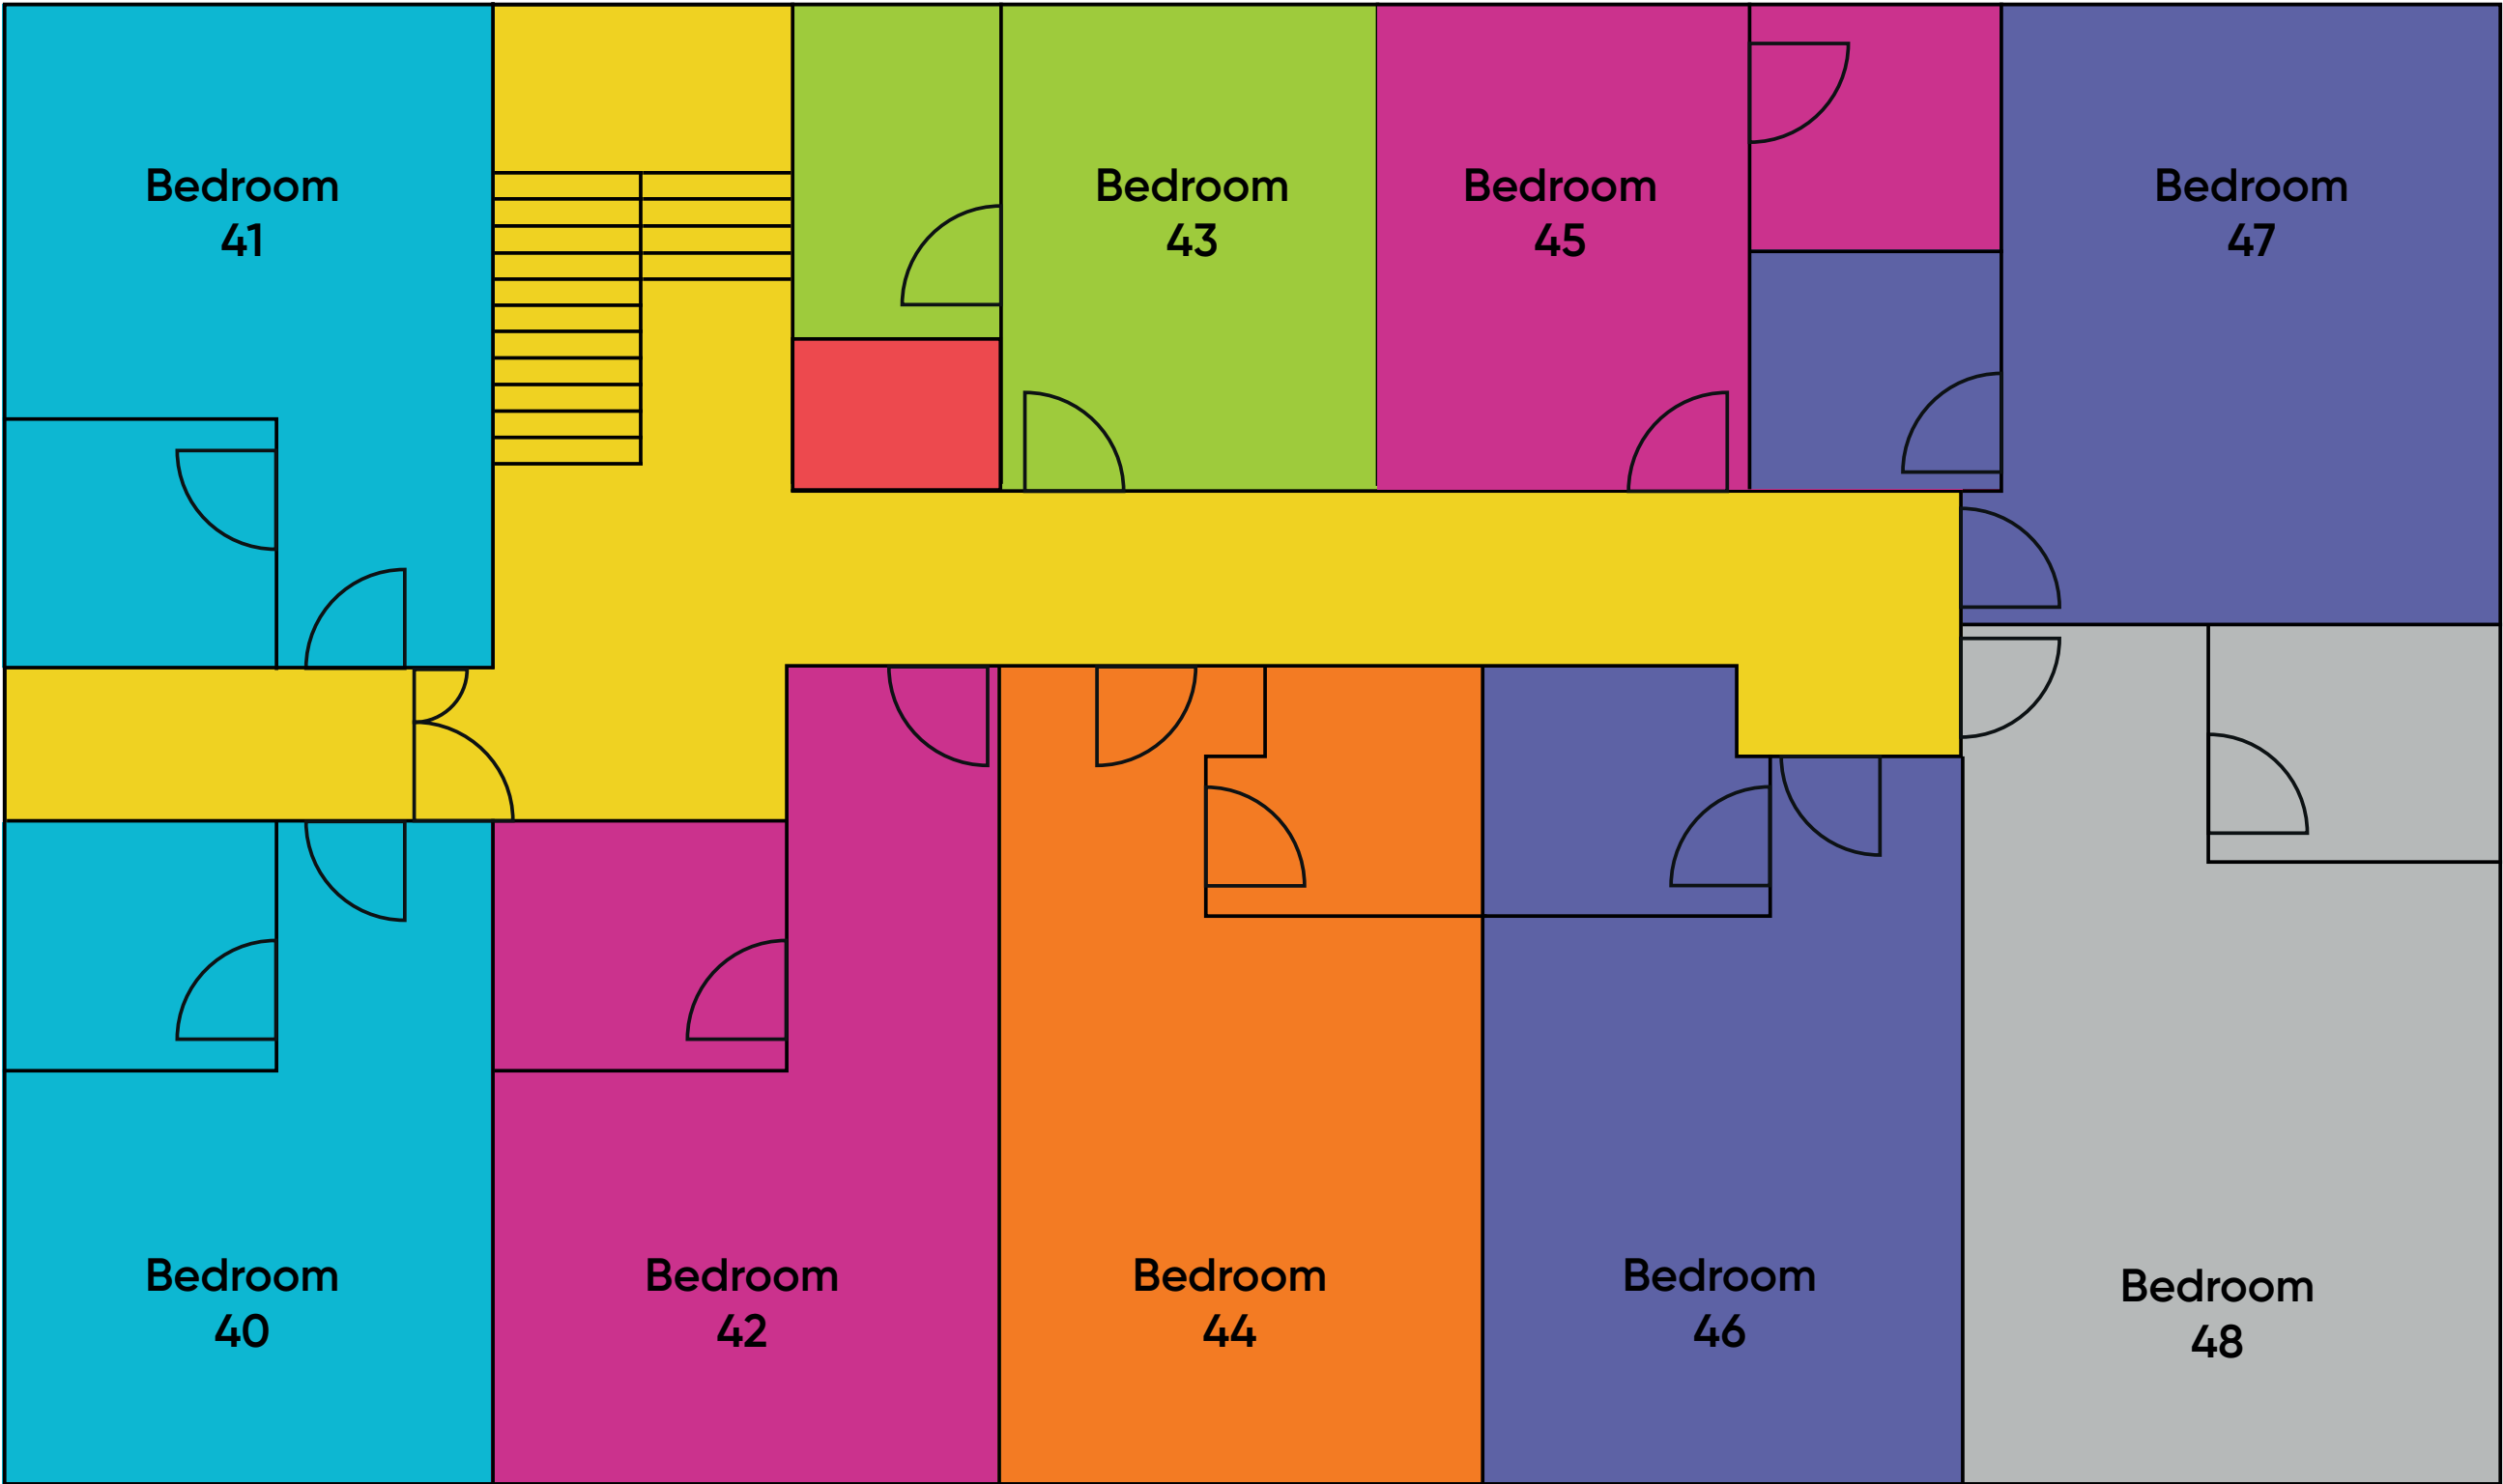

# Weston Noble Lodge

Pioneer

Ground Floor

\* Available on Request

# Weston Noble Lodge

## Pioneer

Ground Floor

All bedrooms are ensuite with bath tubs.

-  Staff Only Areas
-  2 Beds (2 Single Beds)
-  3 Beds (1 Single Bed & 1 Bunk Bed)
-  4 Beds (2 Single Beds & 1 Bunk Bed)
-  5 Beds (3 Single Beds & 1 Bunk Bed)
-  6 Beds  
(Bedroom 46 - 2 Single Beds & 2 Bunk Beds,  
Bedroom 47 - 3 Bunk Beds)
-  8 Beds (4 Bunk Beds)