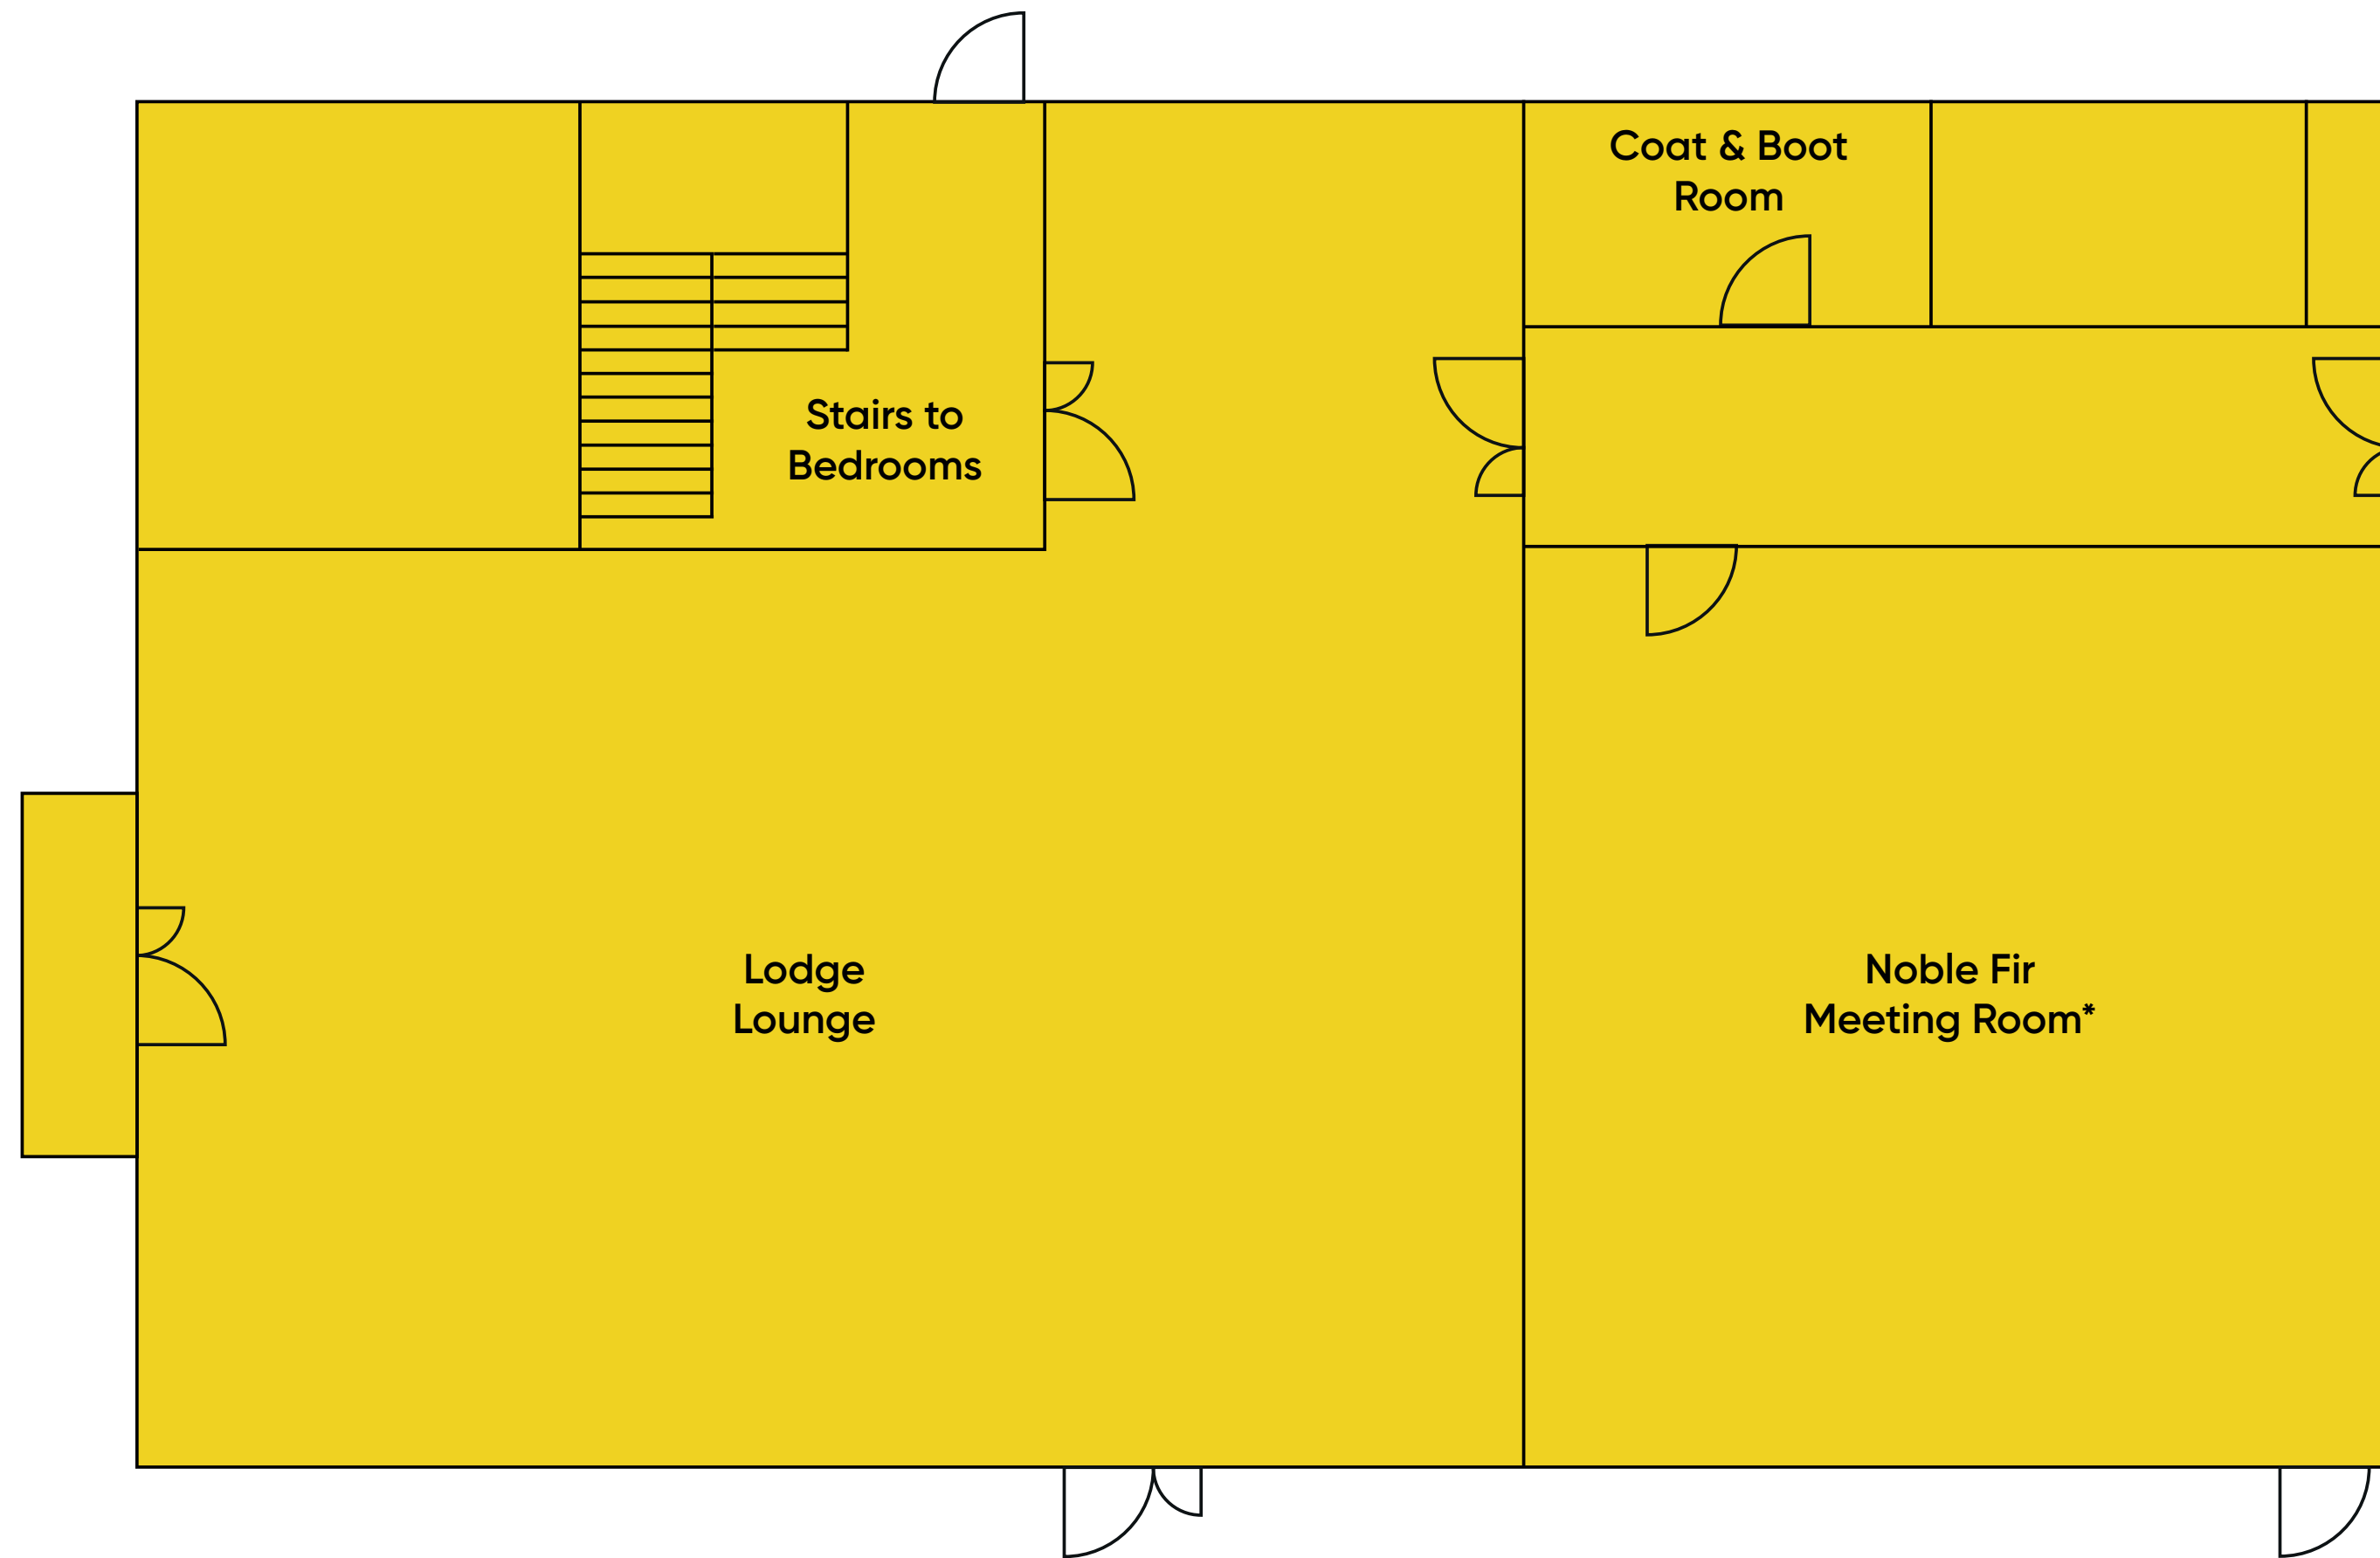

# Weston Noble Lodge

Pioneer

Ground Floor

\* Available on Request

## Pioneer

Ground Floor

All bedrooms are ensuite with bath tubs.

-  Staff Only Areas
-  2 Beds (2 Single Beds)
-  3 Beds (1 Single Bed & 1 Bunk Bed)
-  4 Beds (2 Single Beds & 1 Bunk Bed)
-  5 Beds (3 Single Beds & 1 Bunk Bed)
-  6 Beds  
(Bedroom 46 - 2 Single Beds & 2 Bunk Beds,  
Bedroom 47 - 3 Bunk Beds)
-  8 Beds (4 Bunk Beds)