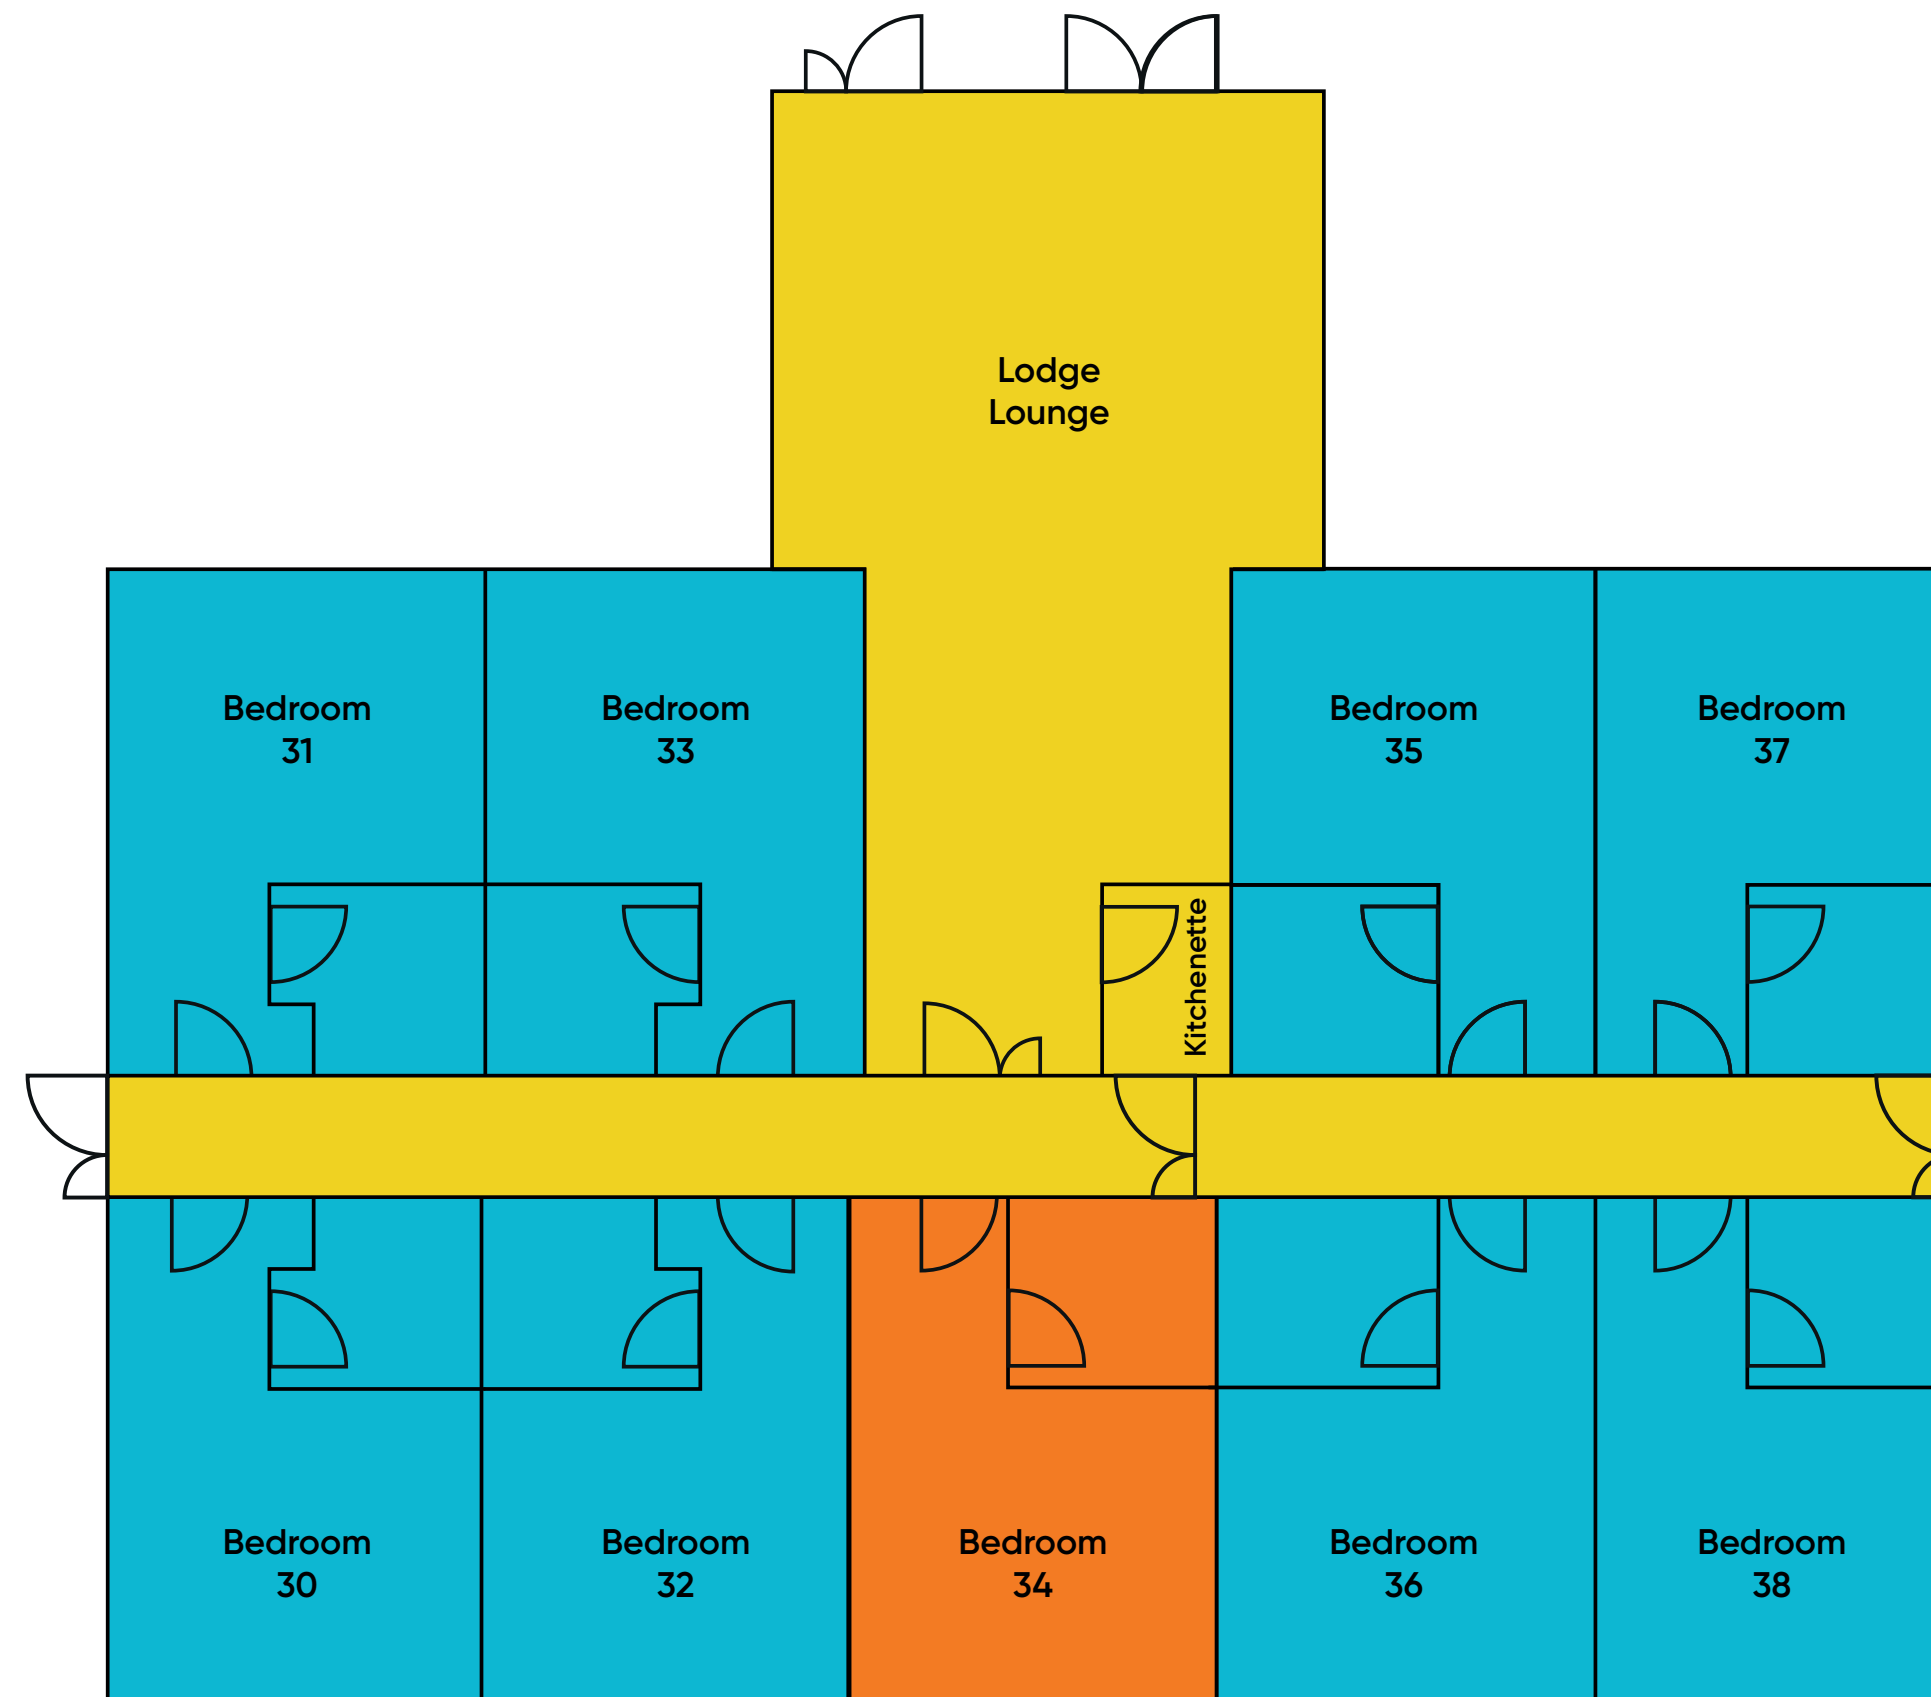

# Weston Silver Lodge

## Pioneer

Ground Floor

All bedrooms are ensuite with bath tubs.

4 Beds (2 Single Beds & 1 Bunk Bed)

5 Beds (1 Single Bed & 2 Bunk Beds)