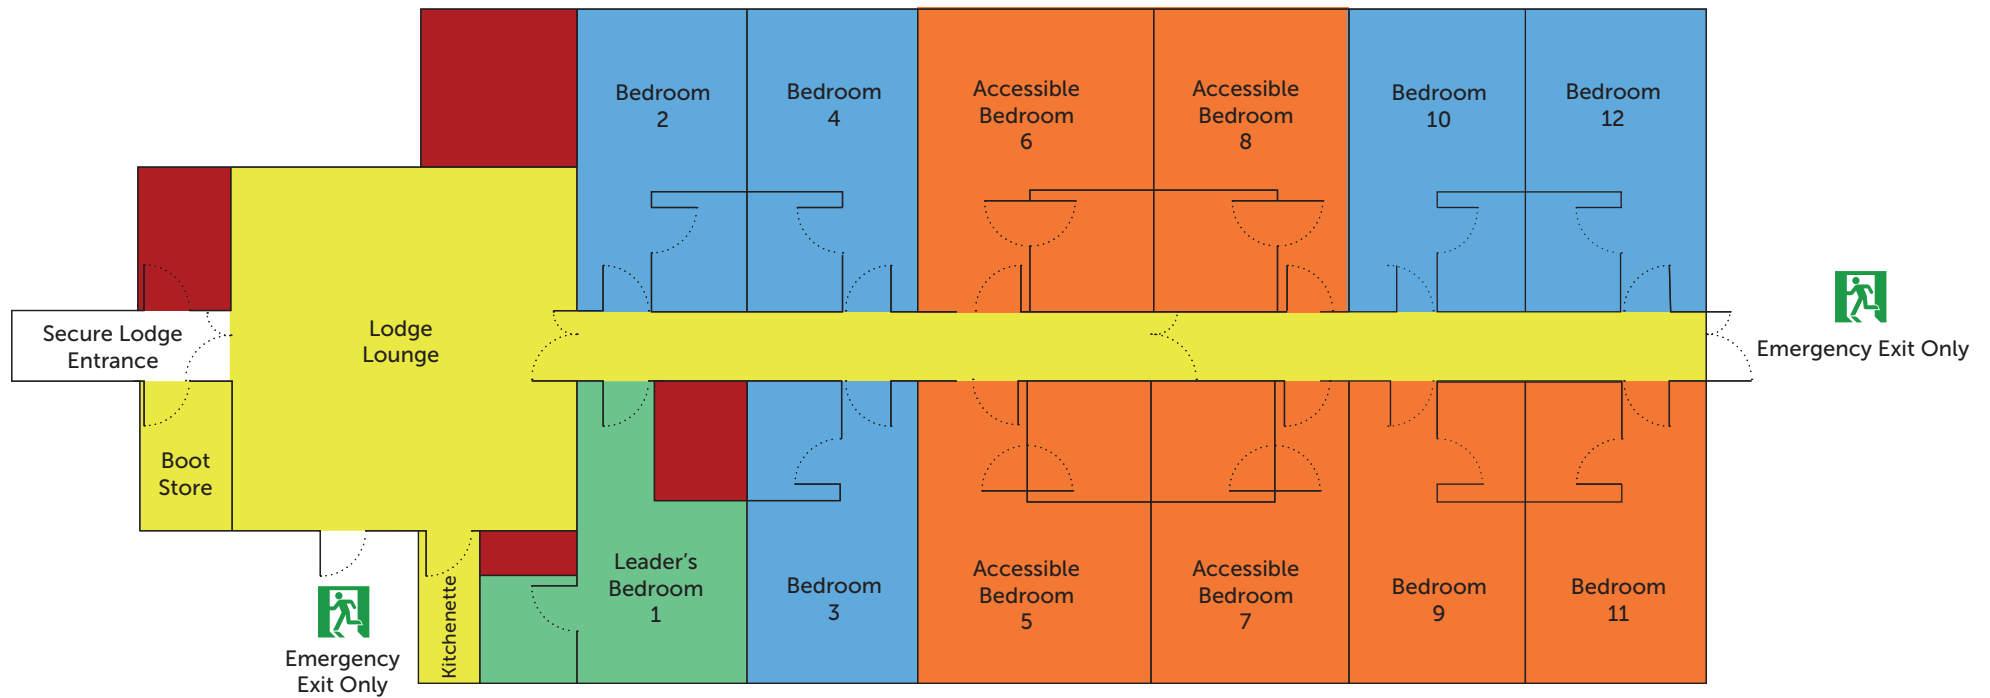

Alberta Lodge

Pioneer Ground Floor

All bedrooms are ensuite with bath tubs except our accessible rooms which have wet rooms.

KEY

● 2 Beds (2 Single Beds)

● 4 Beds (2 Single & 1 Bunk)

● 5 Beds (1 Single & 2 Bunk)

● Secure Lodge Area

● Staff Only