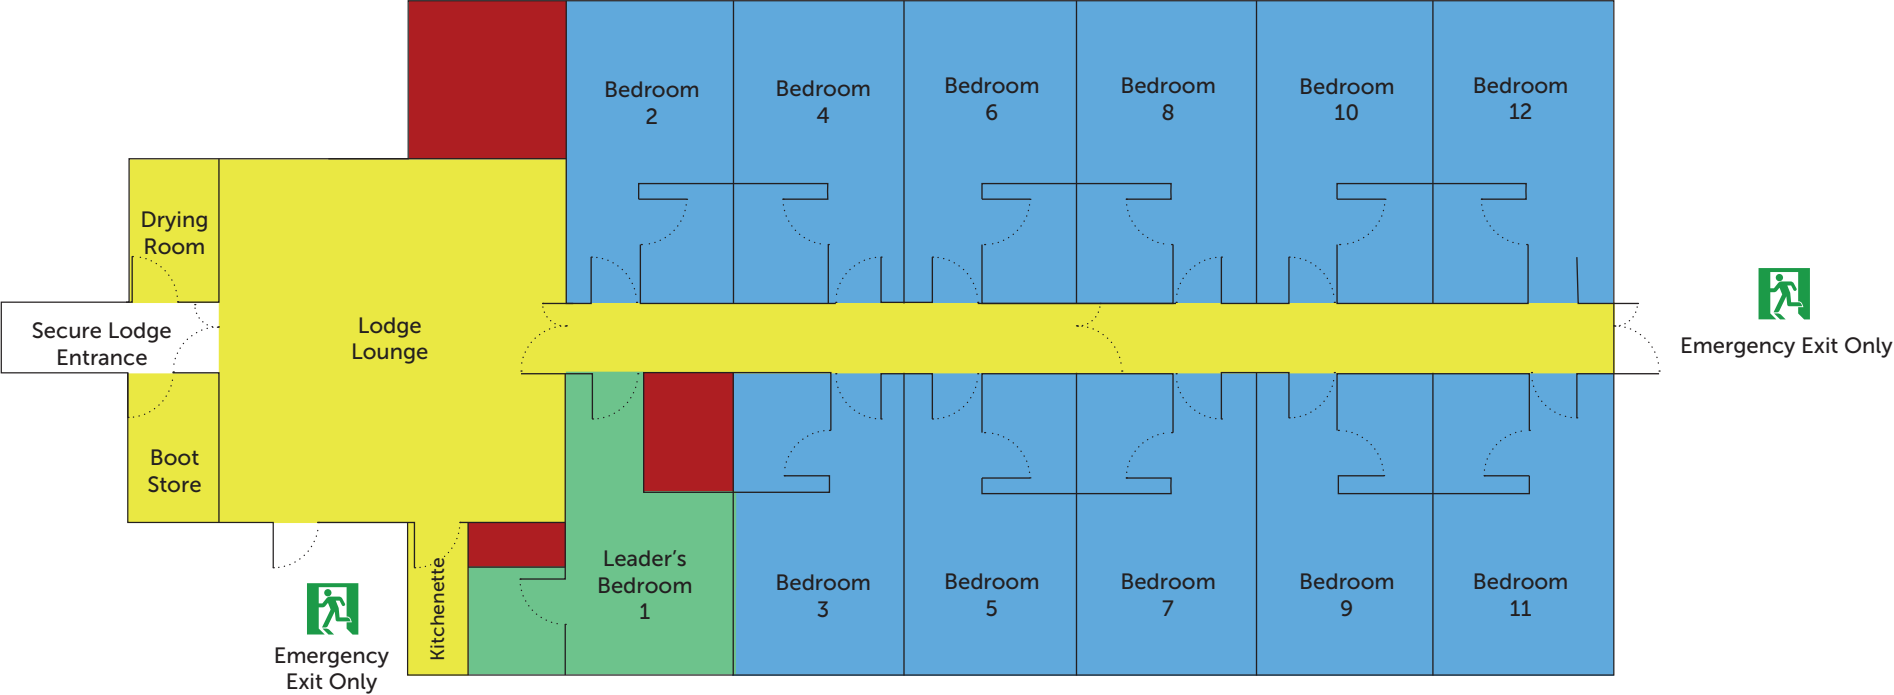

Baffin Lodge

Pioneer Ground Floor

All bedrooms are ensuite with bath tubs.

KEY

 2 Beds (2 Single Beds)

 4 Beds (2 Single & 1 Bunk)

 Secure Lodge Area

 Staff Only