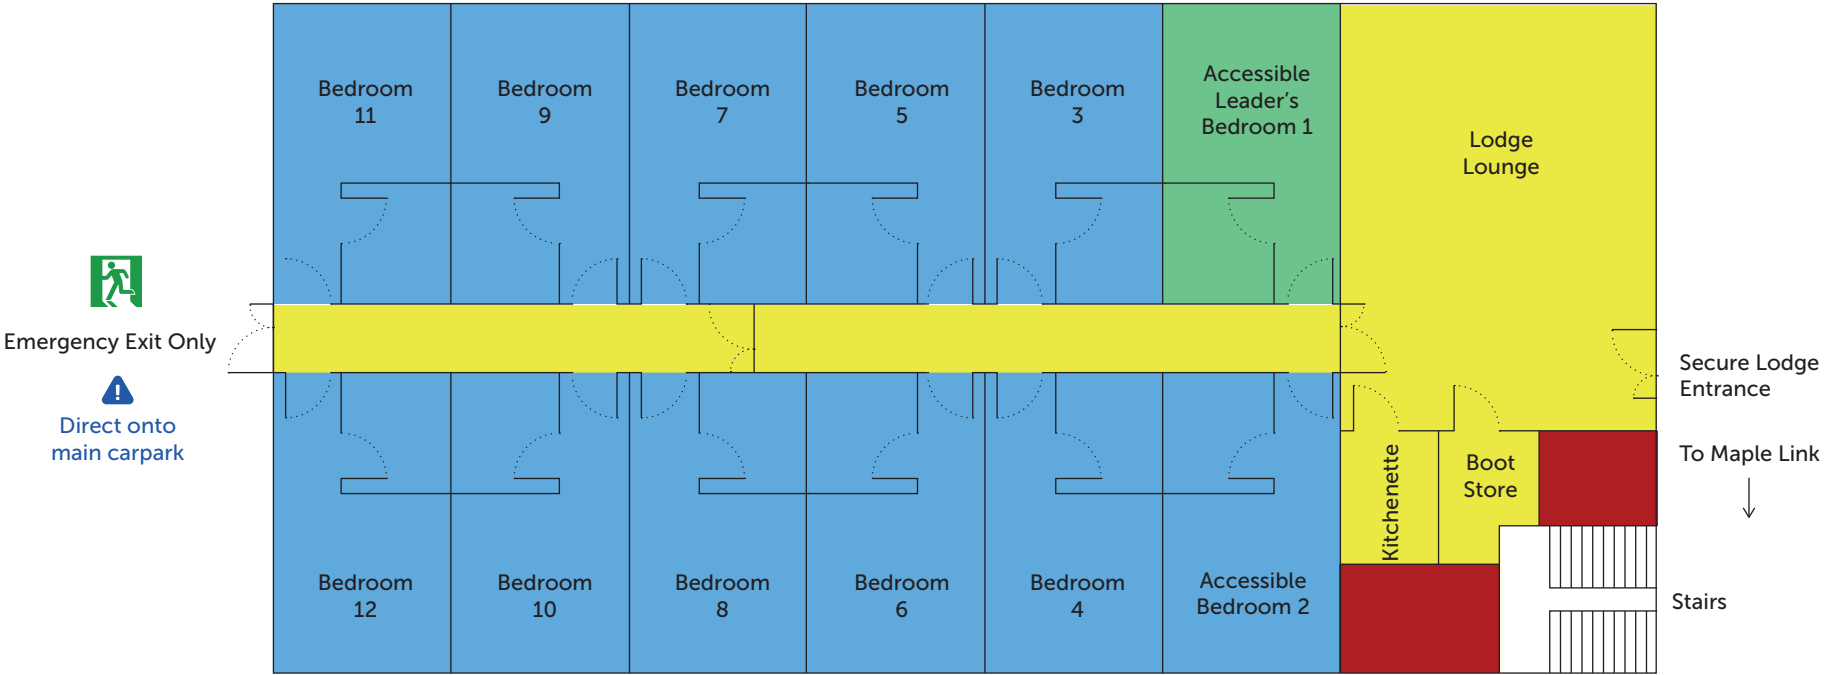

Forest Lodge

Pioneer Ground Floor

All bedrooms are ensuite with bath tubs except our accessible rooms which have wet rooms.

KEY

 2 Beds (2 Single Beds)

 4 Beds (2 Single & 1 Bunk)

 Secure Lodge Area

 Public Space