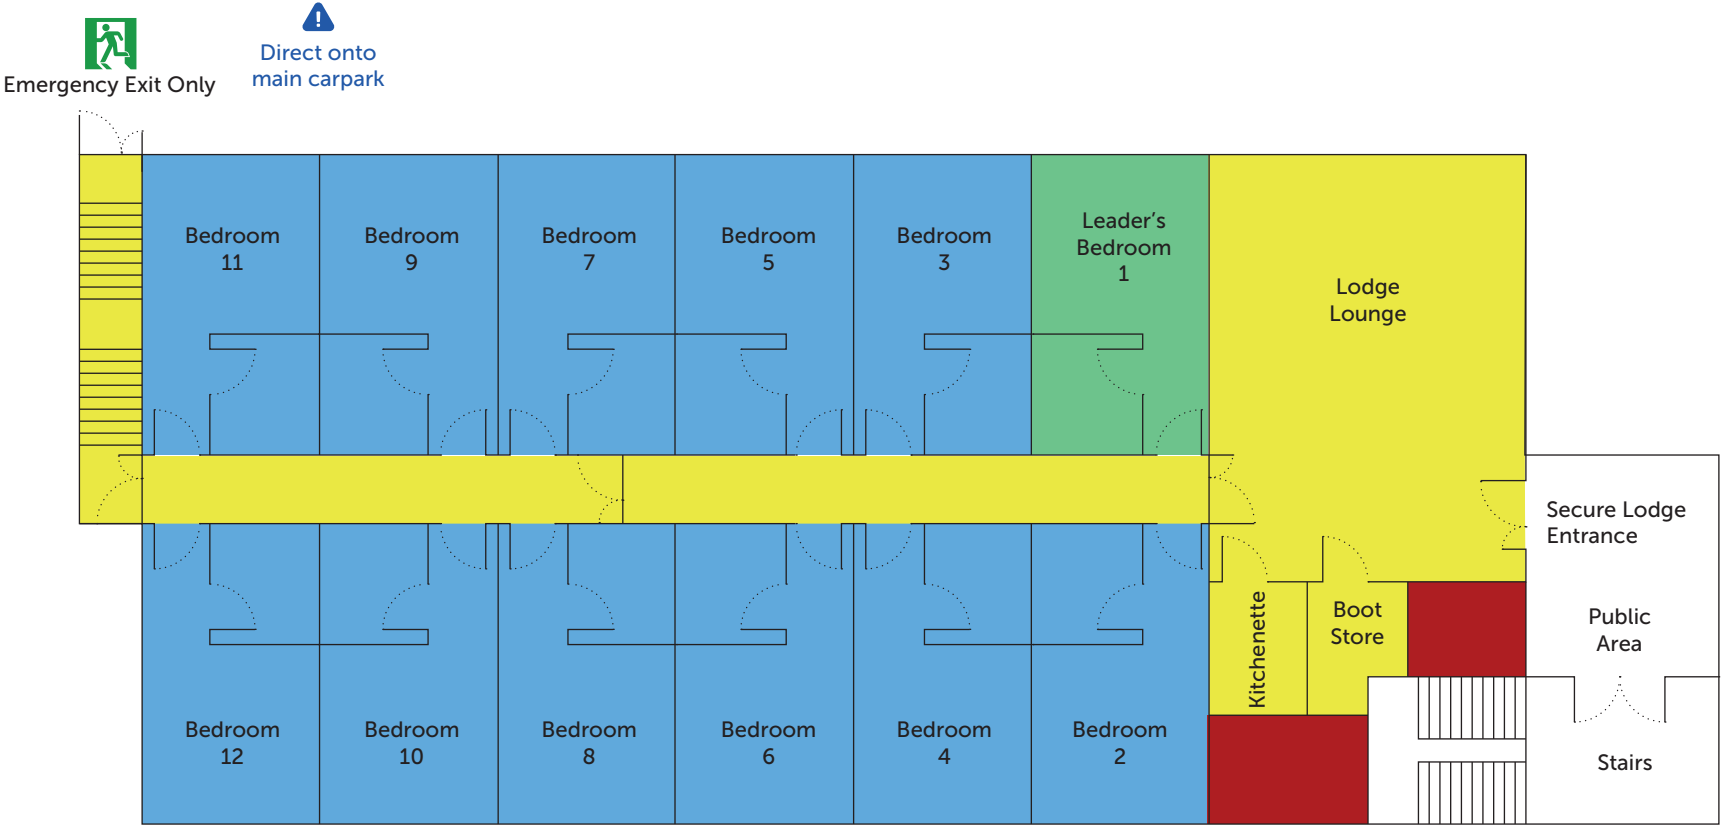

Tree Tops Lodge

Pioneer First Floor

All bedrooms are ensuite with bath tubs.

Lodge is not wheel chair accessible

KEY

 2 Beds (2 Single Beds)

 4 Beds (2 Single & 1 Bunk)

 Secure Lodge Area

 Public Space

 Staff Only