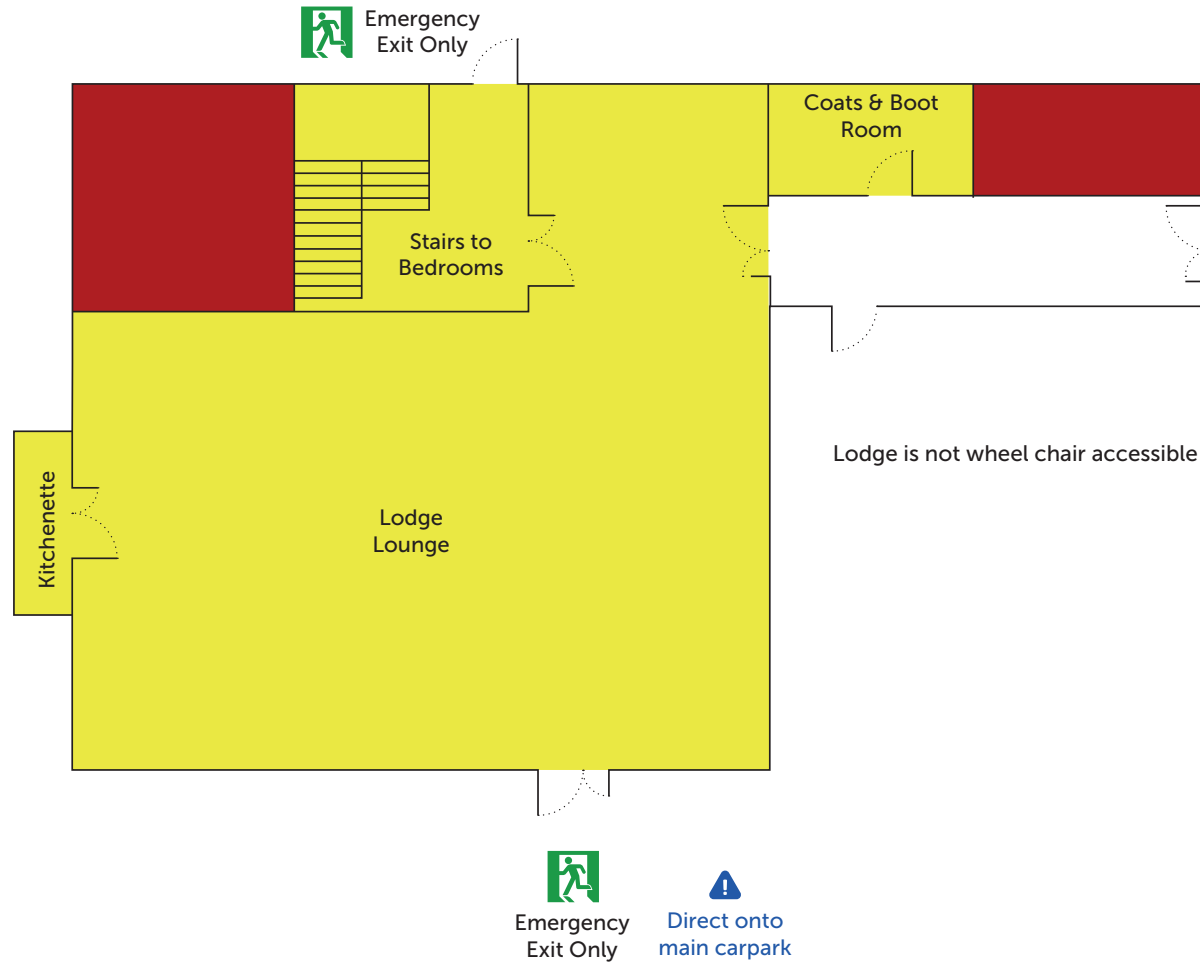

Weston Noble Lodge

Pioneer Ground Floor

KEY

 Secure Lodge Area

 Staff Only

 Public Space

Weston Noble Lodge

Pioneer First Floor

Lodge is not wheel chair accessible

All bedrooms are ensuite with bath tubs.

KEY

- | | | | |
|--|--|--|--|
|  Secure Lodge Area |  2 Beds (2 Single) |  3 Beds (1 Single & 1 Bunk) |  4 Beds (2 Single & 1 Bunk) |
|  5 Beds (3 Single & 1 Bunk) |  6 Beds (Bedroom 46 - 2 Single & 2 Bunk, Bedroom 47 - 3 Bunk) |  8 Beds (4 Bunk) |  Staff Only |