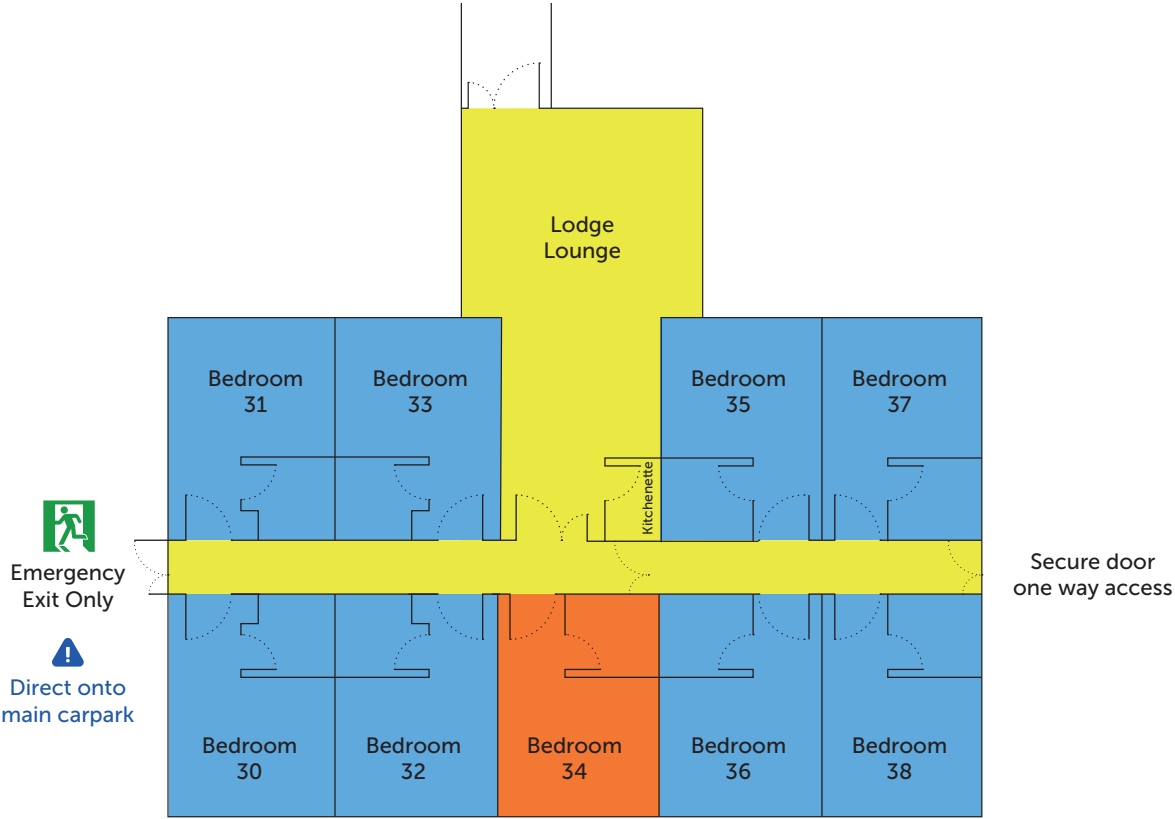

# Weston Silver Lodge

Pioneer Ground Floor

All bedrooms are ensuite with bath tubs.

## KEY

-  Secure Lodge Area
-  5 Beds (1 Single & 2 Bunk)
-  4 Beds (2 Single & 1 Bunk)