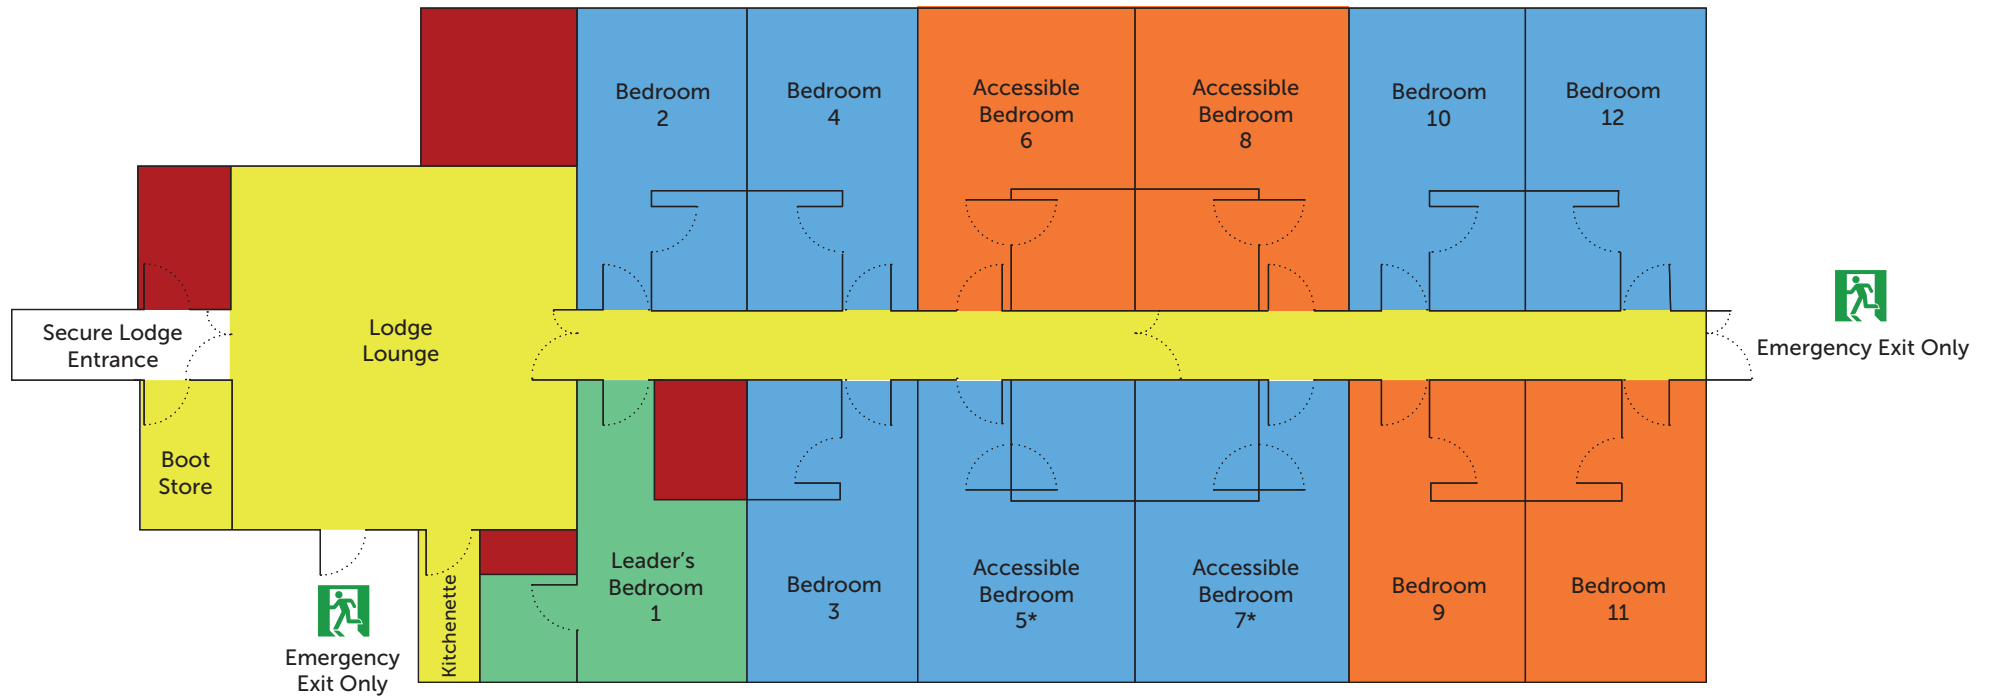

Yukon Lodge

Pioneer Ground Floor

All bedrooms are ensuite with bath tubs except our accessible rooms which have wet rooms.

* suitable for a profile bed

KEY

● 2 Beds (2 Single Beds)

● 4 Beds (2 Single & 1 Bunk)

● 5 Beds (1 Single & 2 Bunk)

● Secure Lodge Area

● Staff Only