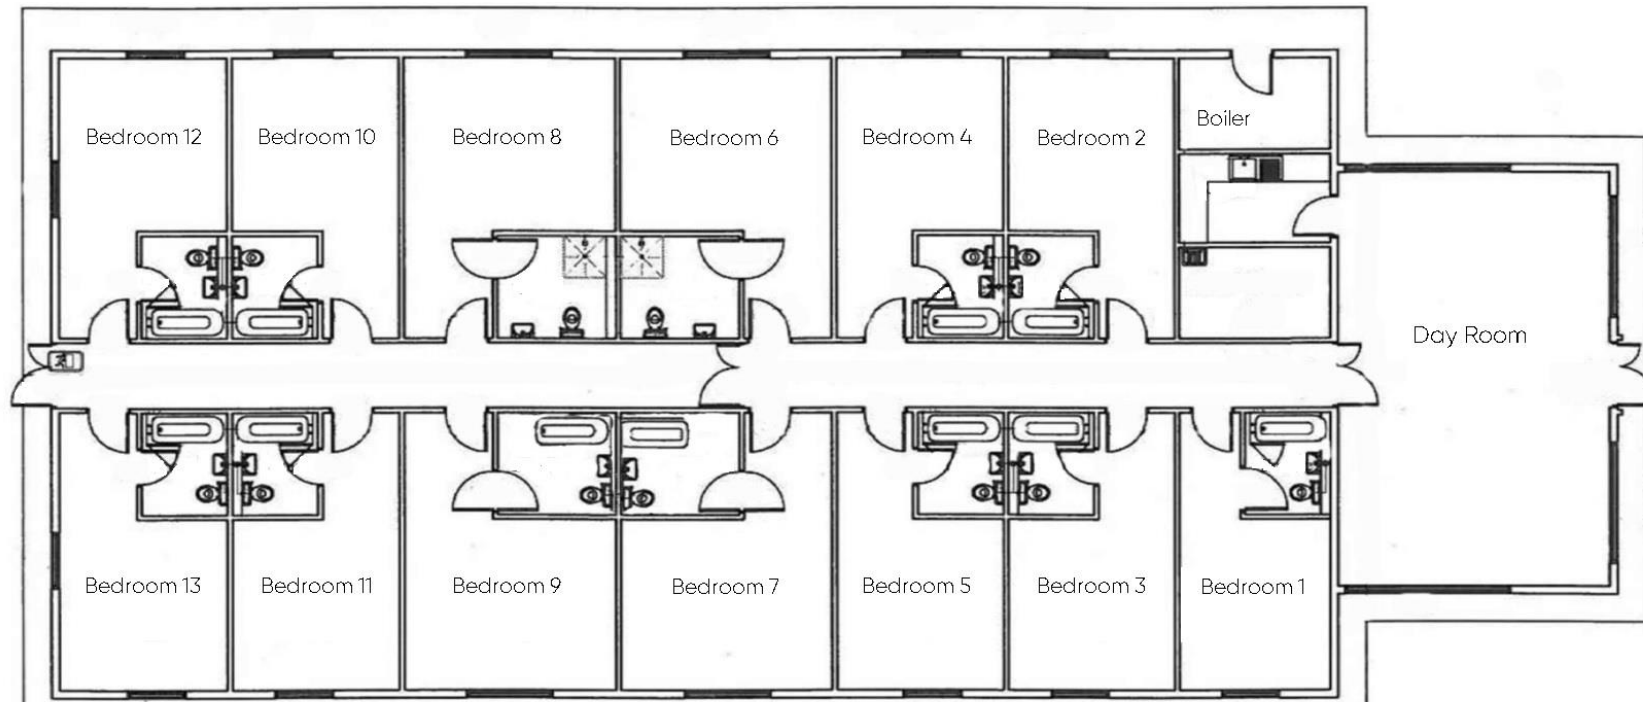

Grasmere Lodge

Room 1 has 2 single beds

Rooms 2 - 5 have 2 single beds and 1 bunk bed

Rooms 6 - 13 have 1 single bed and 2 sets of bunk beds